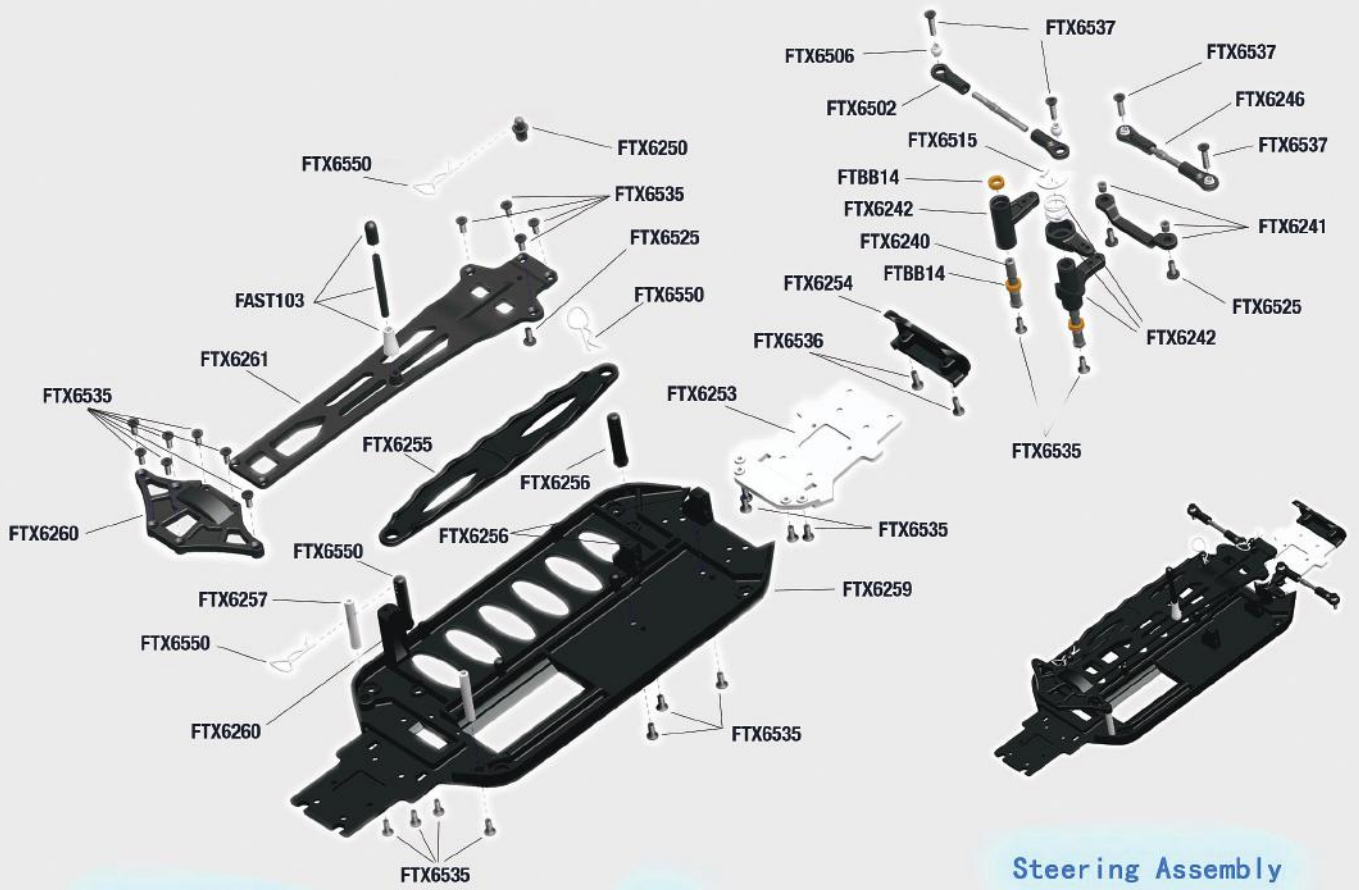

VANTAGE

**1/10 SCALE 4WD READY-TO-RUN BRUSHED OR
BRUSHLESS ELECTRIC MOTOR POWERED RACING BUGGY**

COMPONENT AND UPGRADE PARTS LISTING

www.ftx-rc.com

Rear Assembly

ESC

Steering Assembly

Motor Assembly

FRONT & REAR SHOCK ASSEMBLY

Front Shocks

Rear Shocks

Steering Servo

Front Tyres

Rear Tyres

B O M

TYPE	ICON	SPEC	QTY
Round Head Self Tapping Hex Screw		2*10	4
Button Head Hex Screw		M3*6	4
		M3*10	2
Cap Head Hex Screw		M3*10	10
		M3*12	3
Flat Head Hex		M3*14	4
		M3*18	2
		M3*25	2
		M3*35	2
Set Screw		M4*4	1
		M4*10	2
Ring Self Tapping Screw		3*4	2
Washer		ø6*ø3.14*0.2	2
Nylon Lock Nut		M3	2
E clip		ø2.5	5
		ø6.05*ø4.95*ø1.55	4
O'Ring		ø3*ø3*ø2.5	4
		ø15.6*ø12.6*ø1.5	2
Ball Bearing		ø15*ø10*4	2
		ø10*ø5*4	6

Front Assembly

Gearbox Assembly

Diff Box

Diff. Box

Rear Assmbeily

Gearbox Assembly

B O M

TYPE	ICON	SPEC	QTY
Round Head Self Tapping Hex Screw		2*10	4
Button Head Hex Screw		M3*6	2
		M3*10	7
Cap Head Hex Screw		M3*12	6
		M3*18	2
Flat Head Hex		M3*25	1
		M3*10	4
		M3*12	3
		M3*14	4
Set Screw		M4*4	1
		M4*10	2
Ring Self Tapping Screw		3*4	2
Washer		ø6*ø3.14*0.2	2
Nylon Lock Nut		M3	3
E clip		ø2.5	5
		ø6.05*ø4.95*ø1.55	4
O'Ring		ø3*ø3*ø2.5	4
		ø15.6*ø12.6*ø1.5	2
Ball Bearing		ø15*ø10*4	2
		ø10*ø5*4	6