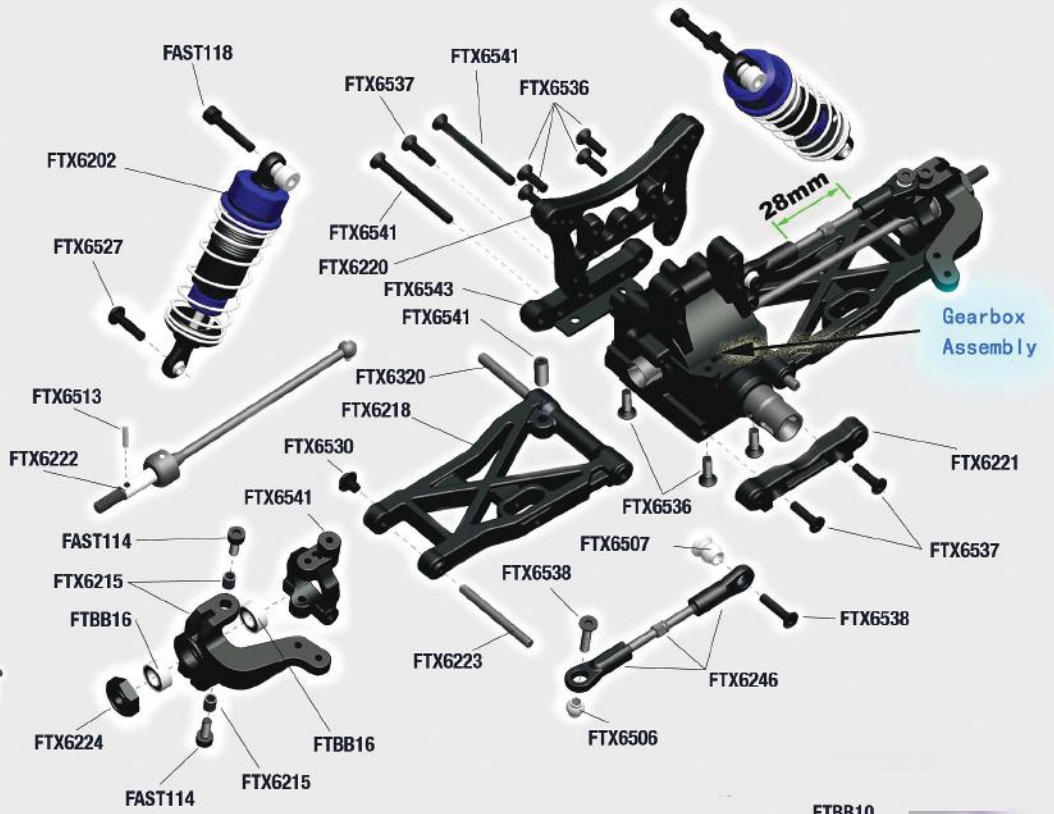

VANTAGE

**1/10 SCALE 4WD READY-TO-RUN BRUSHED OR
BRUSHLESS ELECTRIC MOTOR POWERED RACING BUGGY**

COMPONENT AND UPGRADE PARTS LISTING

www.ftx-rc.com

Rear Assembly

ESC

Steering Assembly

Motor Assembly

FRONT & REAR SHOCK ASSEMBLY

Front Shocks

Rear Shocks

Steering Servo

Front Tyres

Rear Tyres

B O M

TYPE	ICON	SPEC	QTY
Round Head Self Tapping Hex Screw		2*10	4
Button Head Hex Screw		M3*6	4
		M3*10	2
Cap Head Hex Screw		M3*10	10
		M3*12	3
Flat Head Hex		M3*14	4
		M3*18	2
		M3*25	2
		M3*35	2
Set Screw		M4*4	1
		M4*10	2
Ring Self Tapping Screw		3*4	2
Washer		ø6*ø3.14*0.2	2
Nylon Lock Nut		M3	2
E clip		ø2.5	5
		ø6.05*ø4.95*ø1.55	4
O'Ring		ø3*ø3*ø2.5	4
		ø15.6*ø12.6*ø1.5	2
Ball Bearing		ø15*ø10*4	2
		ø10*ø5*4	6

Front Assembly

Gearbox Assembly

Diff Box

Diff. Box

Rear Assmbeily

Gearbox Assembly

B O M

TYPE	ICON	SPEC	QTY
Round Head Self Tapping Hex Screw		2*10	4
Button Head Hex Screw		M3*6	2
		M3*10	7
Cap Head Hex Screw		M3*12	6
		M3*18	2
Flat Head Hex		M3*25	1
		M3*10	4
		M3*12	3
		M3*14	4
Set Screw		M4*4	1
		M4*10	2
Ring Self Tapping Screw		3*4	2
Washer		ø6*ø3.14*0.2	2
Nylon Lock Nut		M3	3
E clip		ø2.5	5
		ø6.05*ø4.95*ø1.55	4
O'Ring		ø3*ø3*ø2.5	4
		ø15.6*ø12.6*ø1.5	2
Ball Bearing		ø15*ø10*4	2
		ø10*ø5*4	6