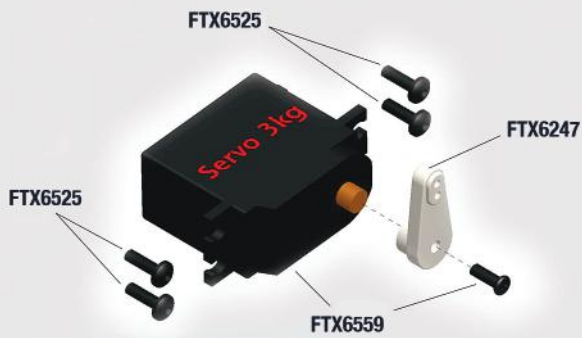

FRONT & REAR SHOCK ASSEMBLY

Front Shocks

Rear Shocks

Steering Servo

Front Tyres

Rear Tyres

B O M

TYPE	ICON	SPEC	QTY
Round Head Self Tapping Hex Screw		2*10	4
Button Head Hex Screw		M3*6	4
		M3*10	2
Cap Head Hex Screw		M3*10	10
		M3*12	3
Flat Head Hex		M3*14	4
		M3*18	2
		M3*25	2
		M3*35	2
Set Screw		M4*4	1
		M4*10	2
Ring Self Tapping Screw		3*4	2
Washer		ø6*ø3.14*0.2	2
Nylon Lock Nut		M3	2
E clip		ø2.5	5
		ø6.05*ø4.95*ø1.55	4
O'Ring		ø3*ø3*ø2.5	4
		ø15.6*ø12.6*ø1.5	2
Ball Bearing		ø15*ø10*4	2
		ø10*ø5*4	6

Front Assembly

Gearbox Assembly

Diff Box

Diff. Box

Rear Assmbeily

Gearbox Assembly

B O M

TYPE	ICON	SPEC	QTY
Round Head Self Tapping Hex Screw		2*10	4
Button Head Hex Screw		M3*6	2
		M3*10	7
Cap Head Hex Screw		M3*12	6
		M3*18	2
Flat Head Hex		M3*25	1
		M3*10	4
		M3*12	3
		M3*14	4
Set Screw		M4*4	1
		M4*10	2
Ring Self Tapping Screw		3*4	2
Washer		ø6*ø3.14*0.2	2
Nylon Lock Nut		M3	3
E clip		ø2.5	5
		ø6.05*ø4.95*ø1.55	4
O'Ring		ø3*ø3*ø2.5	4
		ø15.6*ø12.6*ø1.5	2
Ball Bearing		ø15*ø10*4	2
		ø10*ø5*4	6