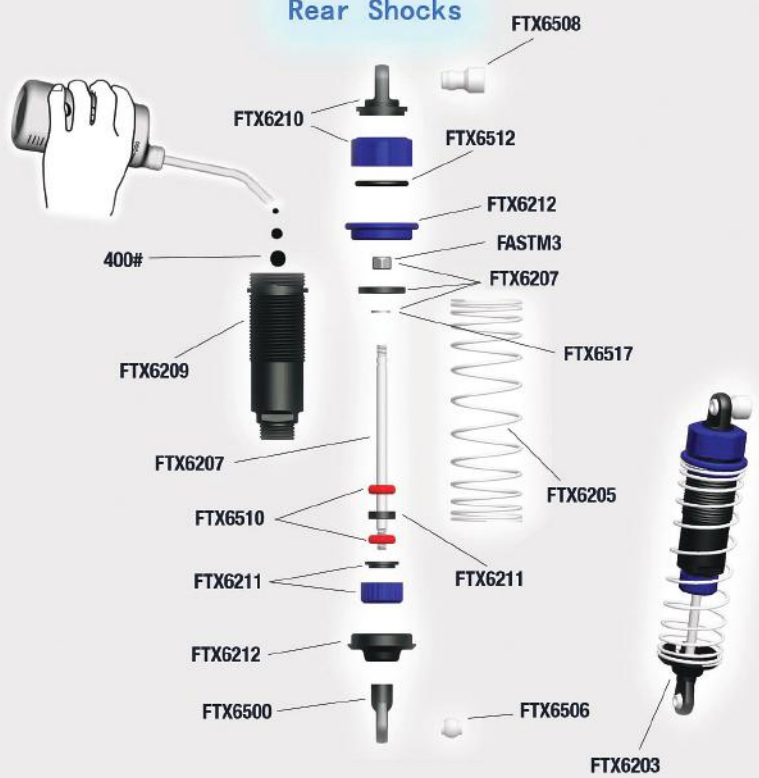

VANTAGE

**1/10 SCALE 4WD READY-TO-RUN BRUSHED OR
BRUSHLESS ELECTRIC MOTOR POWERED RACING BUGGY**

COMPONENT AND UPGRADE PARTS LISTING

www.ftx-rc.com

Rear Assembly

ESC

Steering Assembly

Motor Assembly

FRONT & REAR SHOCK ASSEMBLY

Front Shocks

Rear Shocks

Steering Servo

Front Tyres

Rear Tyres

B O M

TYPE	ICON	SPEC	QTY
Round Head Self Tapping Hex Screw		2*10	4
Button Head Hex Screw		M3*6	4
		M3*10	2
Cap Head Hex Screw		M3*10	10
		M3*12	3
Flat Head Hex		M3*14	4
		M3*18	2
		M3*25	2
		M3*35	2
Set Screw		M4*4	1
		M4*10	2
Ring Self Tapping Screw		3*4	2
Washer		ø6*ø3.14*0.2	2
Nylon Lock Nut		M3	2
E clip		ø2.5	5
		ø6.05*ø4.95*ø1.55	4
O'Ring		ø3*ø3*ø2.5	4
		ø15.6*ø12.6*ø1.5	2
Ball Bearing		ø15*ø10*4	2
		ø10*ø5*4	6