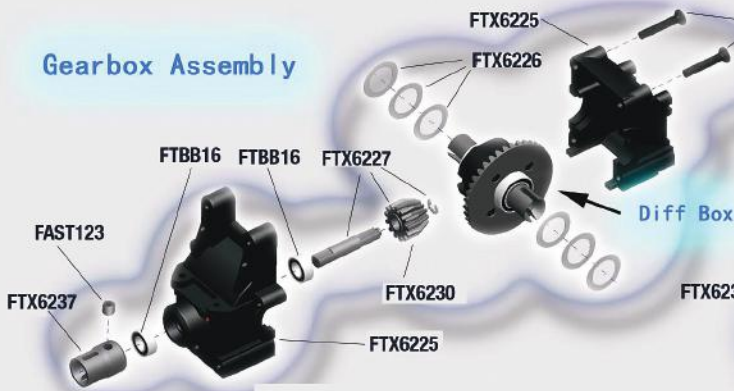

FRONT & REAR SHOCK ASSEMBLY

Front Shocks

Rear Shocks

Steering Servo

Front Tyres

Rear Tyres

B O M

TYPE	ICON	SPEC	QTY
Round Head Self Tapping Hex Screw		2*10	4
Button Head Hex Screw		M3*6	4
		M3*10	2
Cap Head Hex Screw		M3*10	10
		M3*12	3
Flat Head Hex		M3*14	4
		M3*18	2
		M3*25	2
		M3*35	2
Set Screw		M4*4	1
		M4*10	2
Ring Self Tapping Screw		3*4	2
Washer		ø6*ø3.14*0.2	2
Nylon Lock Nut		M3	2
E clip		ø2.5	5
		ø6.05*ø4.95*ø1.55	4
O'Ring		ø3*ø3*ø2.5	4
		ø15.6*ø12.6*ø1.5	2
Ball Bearing		ø15*ø10*4	2
		ø10*ø5*4	6

Front Assembly

Gearbox Assembly

Diff Box

Diff. Box

Rear Assmbeily

Gearbox Assembly

B O M

TYPE	ICON	SPEC	QTY
Round Head Self Tapping Hex Screw		2*10	4
Button Head Hex Screw		M3*6	2
		M3*10	7
Cap Head Hex Screw		M3*12	6
		M3*18	2
Flat Head Hex		M3*25	1
		M3*10	4
		M3*12	3
		M3*14	4
Set Screw		M4*4	1
		M4*10	2
Ring Self Tapping Screw		3*4	2
Washer		ø6*ø3.14*0.2	2
Nylon Lock Nut		M3	3
E clip		ø2.5	5
		ø6.05*ø4.95*ø1.55	4
O'Ring		ø3*ø3*ø2.5	4
		ø15.6*ø12.6*ø1.5	2
Ball Bearing		ø15*ø10*4	2
		ø10*ø5*4	6