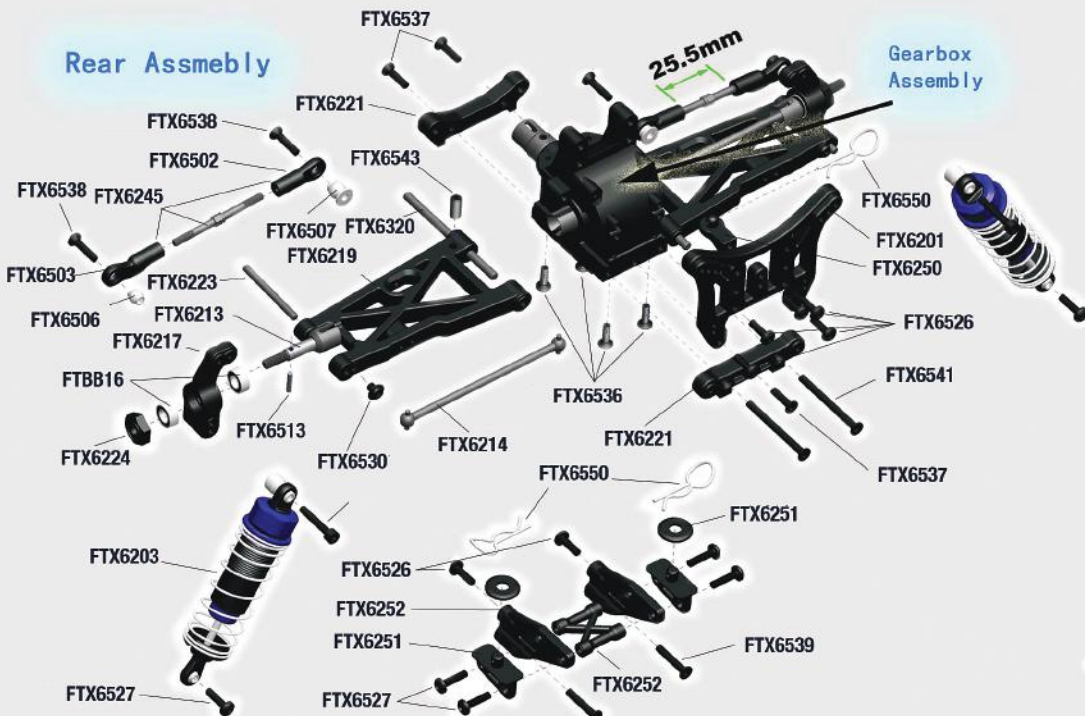

FRONT & REAR SHOCK ASSEMBLY

Front Shocks

Rear Shocks

Steering Servo

Front Tyres

Rear Tyres

B O M

TYPE	ICON	SPEC	QTY
Round Head Self Tapping Hex Screw		2*10	4
Button Head Hex Screw		M3*6	4
		M3*10	2
Cap Head Hex Screw		M3*10	10
		M3*12	3
Flat Head Hex		M3*14	4
		M3*18	2
		M3*25	2
		M3*35	2
Set Screw		M4*4	1
		M4*10	2
Ring Self Tapping Screw		3*4	2
Washer		ø6*ø3.14*0.2	2
Nylon Lock Nut		M3	2
E clip		ø2.5	5
		ø6.05*ø4.95*ø1.55	4
O'Ring		ø3*ø3*ø2.5	4
		ø15.6*ø12.6*ø1.5	2
Ball Bearing		ø15*ø10*4	2
		ø10*ø5*4	6

Front Assembly

Gearbox Assembly

Diff Box

Diff. Box

Rear Assmbeily

Gearbox Assembly

B O M

TYPE	ICON	SPEC	QTY
Round Head Self Tapping Hex Screw		2*10	4
Button Head Hex Screw		M3*6	2
		M3*10	7
Cap Head Hex Screw		M3*12	6
		M3*18	2
Flat Head Hex		M3*25	1
		M3*10	4
		M3*12	3
		M3*14	4
Set Screw		M4*4	1
		M4*10	2
Ring Self Tapping Screw		3*4	2
Washer		ø6*ø3.14*0.2	2
Nylon Lock Nut		M3	3
E clip		ø2.5	5
		ø6.05*ø4.95*ø1.55	4
O'Ring		ø3*ø3*ø2.5	4
		ø15.6*ø12.6*ø1.5	2
Ball Bearing		ø15*ø10*4	2
		ø10*ø5*4	6