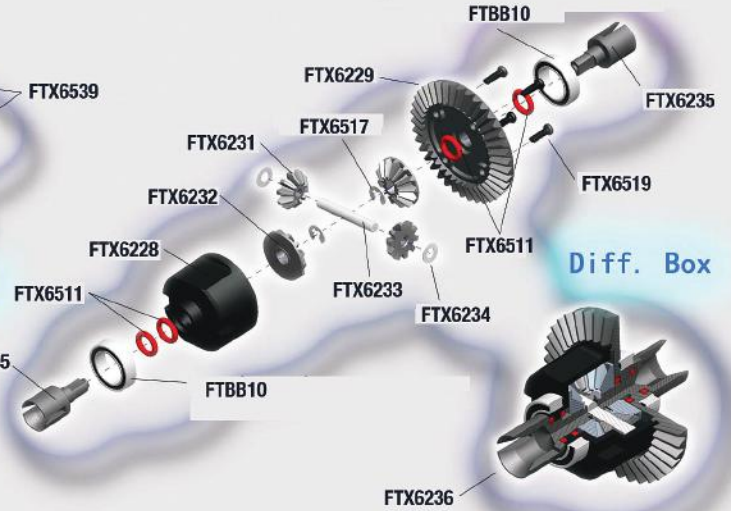

FRONT & REAR SHOCK ASSEMBLY

Front Shocks

Rear Shocks

Steering Servo

Front Tyres

Rear Tyres

B O M

TYPE	ICON	SPEC	QTY
Round Head Self Tapping Hex Screw		2*10	4
Button Head Hex Screw		M3*6	4
		M3*10	2
Cap Head Hex Screw		M3*10	10
		M3*12	3
Flat Head Hex		M3*14	4
		M3*18	2
		M3*25	2
		M3*35	2
Set Screw		M4*4	1
		M4*10	2
Ring Self Tapping Screw		3*4	2
Washer		ø6*ø3.14*0.2	2
Nylon Lock Nut		M3	2
E clip		ø2.5	5
		ø6.05*ø4.95*ø1.55	4
O'Ring		ø3*ø3*ø2.5	4
		ø15.6*ø12.6*ø1.5	2
Ball Bearing		ø15*ø10*4	2
		ø10*ø5*4	6

Front Assembly

Gearbox Assembly

Diff Box

Diff. Box

Rear Assmbeily

Gearbox Assembly

B O M

TYPE	ICON	SPEC	QTY
Round Head Self Tapping Hex Screw		2*10	4
Button Head Hex Screw		M3*6	2
		M3*10	7
Cap Head Hex Screw		M3*12	6
		M3*18	2
Flat Head Hex		M3*25	1
		M3*10	4
		M3*12	3
		M3*14	4
Set Screw		M4*4	1
		M4*10	2
Ring Self Tapping Screw		3*4	2
Washer		ø6*ø3.14*0.2	2
Nylon Lock Nut		M3	3
E clip		ø2.5	5
		ø6.05*ø4.95*ø1.55	4
O'Ring		ø3*ø3*ø2.5	4
		ø15.6*ø12.6*ø1.5	2
Ball Bearing		ø15*ø10*4	2
		ø10*ø5*4	6