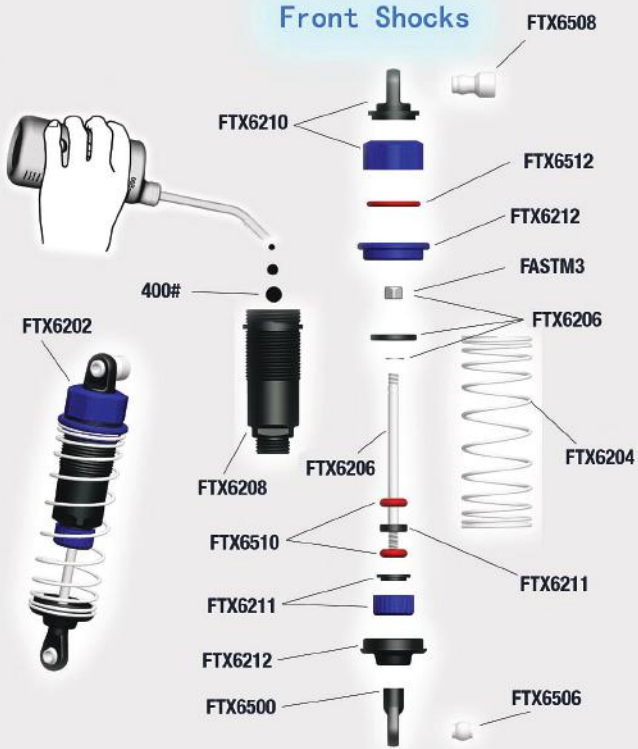

VANTAGE

**1/10 SCALE 4WD READY-TO-RUN BRUSHED OR
BRUSHLESS ELECTRIC MOTOR POWERED RACING BUGGY**

COMPONENT AND UPGRADE PARTS LISTING

www.ftx-rc.com

Rear Assembly

ESC

Steering Assembly

Motor Assembly

FRONT & REAR SHOCK ASSEMBLY

Front Shocks

Rear Shocks

Steering Servo

Front Tyres

Rear Tyres

B O M

TYPE	ICON	SPEC	QTY
Round Head Self Tapping Hex Screw		2*10	4
Button Head Hex Screw		M3*6	4
		M3*10	2
Cap Head Hex Screw		M3*10	10
		M3*12	3
Flat Head Hex		M3*14	4
		M3*18	2
		M3*25	2
		M3*35	2
Set Screw		M4*4	1
		M4*10	2
Ring Self Tapping Screw		3*4	2
Washer		ø6*ø3.14*0.2	2
Nylon Lock Nut		M3	2
E clip		ø2.5	5
		ø6.05*ø4.95*ø1.55	4
O'Ring		ø3*ø3*ø2.5	4
		ø15.6*ø12.6*ø1.5	2
Ball Bearing		ø15*ø10*4	2
		ø10*ø5*4	6

Front Assembly

Gearbox Assembly

Diff Box

Diff. Box

Rear Assmbeily

Gearbox Assembly

B O M

TYPE	ICON	SPEC	QTY
Round Head Self Tapping Hex Screw		2*10	4
Button Head Hex Screw		M3*6	2
		M3*10	7
Cap Head Hex Screw		M3*12	6
		M3*18	2
Flat Head Hex		M3*25	1
		M3*10	4
		M3*12	3
		M3*14	4
Set Screw		M4*4	1
		M4*10	2
Ring Self Tapping Screw		3*4	2
Washer		ø6*ø3.14*0.2	2
Nylon Lock Nut		M3	3
E clip		ø2.5	5
		ø6.05*ø4.95*ø1.55	4
O'Ring		ø3*ø3*ø2.5	4
		ø15.6*ø12.6*ø1.5	2
Ball Bearing		ø15*ø10*4	2
		ø10*ø5*4	6