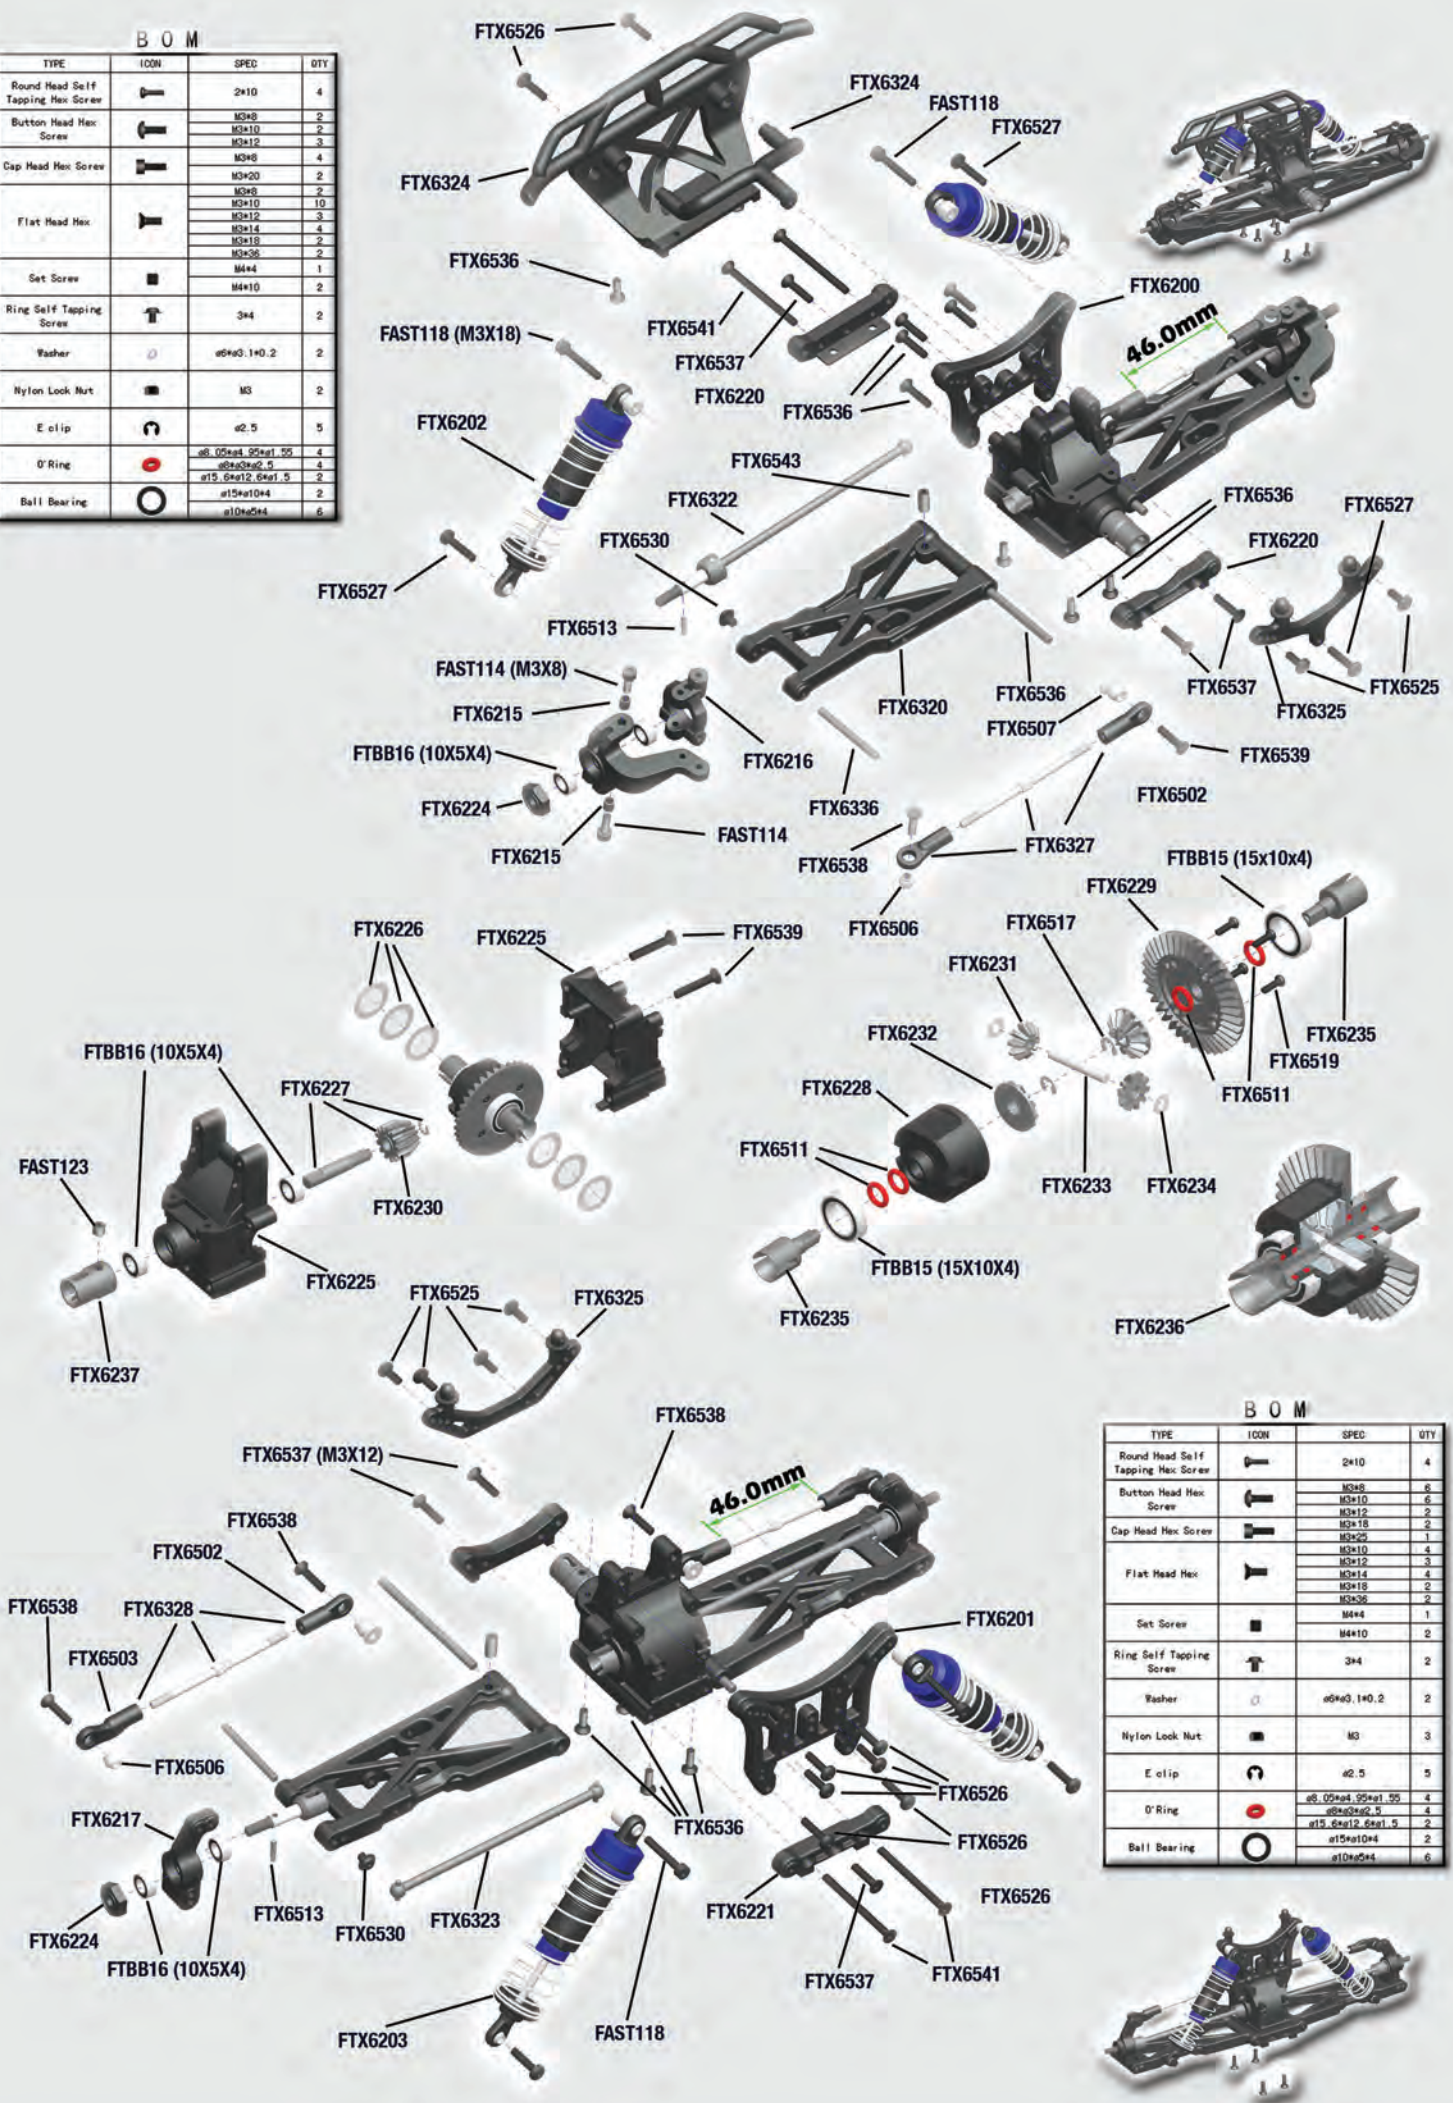

### Steering Assembly

### Motor Assembly

### FRONT & REAR SHOCK ASSEMBLY

B O M

TYPE	ICON	SPEC	QTY
Round Head Self Tapping Hex Screw		2x10	4
Button Head Hex Screw		M3x8	2
		M3x10	2
		M3x12	3
Cap Head Hex Screw		M3x8	4
		M3x20	2
Flat Head Hex		M3x8	2
		M3x10	10
		M3x12	3
		M3x14	4
		M3x18	2
		M3x36	2
Set Screw		M4x4	1
Ring Self Tapping Screw		M4x10	2
		3x4	2
Washer		a6x3, 1x0.2	2
Nylon Lock Nut		M3	2
E clip		a2.5	5
O'Ring		a6, 02x4, 02x1, 02	4
Ball Bearing		a6x3x2, 5	4
		a15, 6x12, 6x1, 5	2
		a15x10x4	2
		a10x5x4	6

B O M

TYPE	ICON	SPEC	QTY
Round Head Self Tapping Hex Screw		2x10	4
Button Head Hex Screw		M3x8	6
		M3x10	6
		M3x12	2
Cap Head Hex Screw		M3x18	2
		M3x25	1
Flat Head Hex		M3x10	4
		M3x12	3
		M3x14	4
		M3x18	2
		M3x36	2
		M4x4	1
Set Screw		M4x10	2
Ring Self Tapping Screw		3x4	2
Washer		a6x3, 1x0.2	2
Nylon Lock Nut		M3	3
E clip		a2.5	5
O'Ring		a6, 02x4, 02x1, 02	4
		a15, 6x12, 6x1, 5	2
		a15x10x4	2
Ball Bearing		a10x5x4	6