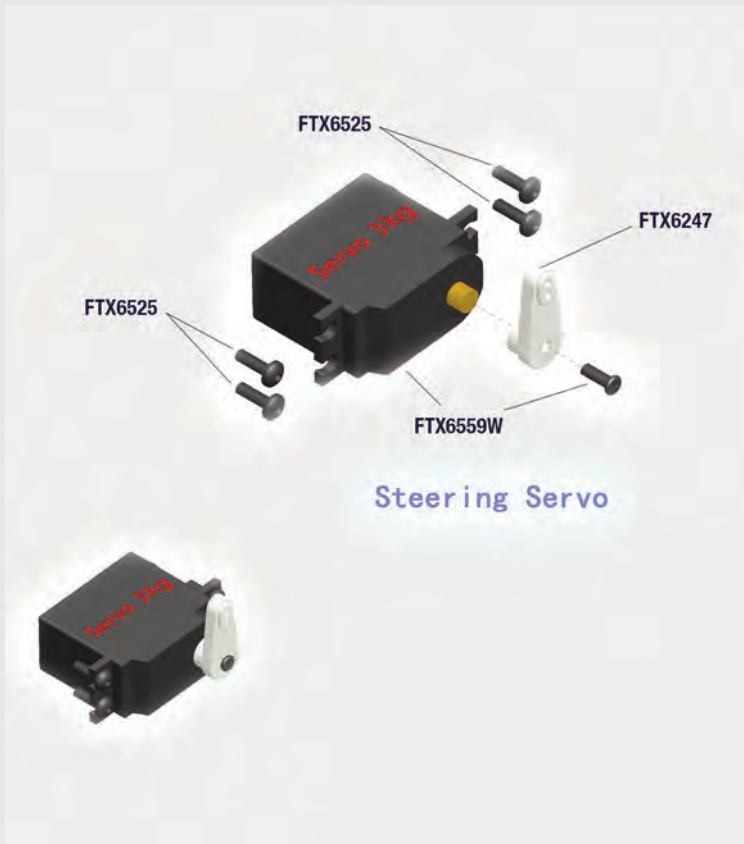

### ESC

Etronix Photon 2.1W  
Splashproof Brushless Speed Control

ET0125 Photon Brushless ESC 45AMP  
ET0126 Photon Brushless ESC 60AMP

### Steering Assembly

### Motor Assembly

### FRONT & REAR SHOCK ASSEMBLY

B O M

TYPE	ICON	SPEC	QTY
Round Head Self Tapping Hex Screw		2x10	4
Button Head Hex Screw		M3x8	2
		M3x10	2
		M3x12	3
Cap Head Hex Screw		M3x8	4
		M3x20	2
Flat Head Hex		M3x8	2
		M3x10	10
		M3x12	3
		M3x14	4
		M3x18	2
		M3x36	2
Set Screw		M4x4	1
Ring Self Tapping Screw		M4x10	2
		3x4	2
Washer		a6x3, 1x0.2	2
Nylon Lock Nut		M3	2
E clip		a2.5	5
O'Ring		a6, 02x4, 02x1, 02	4
Ball Bearing		a6x3x2, 5	4
		a15, 6x12, 6x1, 5	2
		a15x10x4	2
		a10x5x4	6