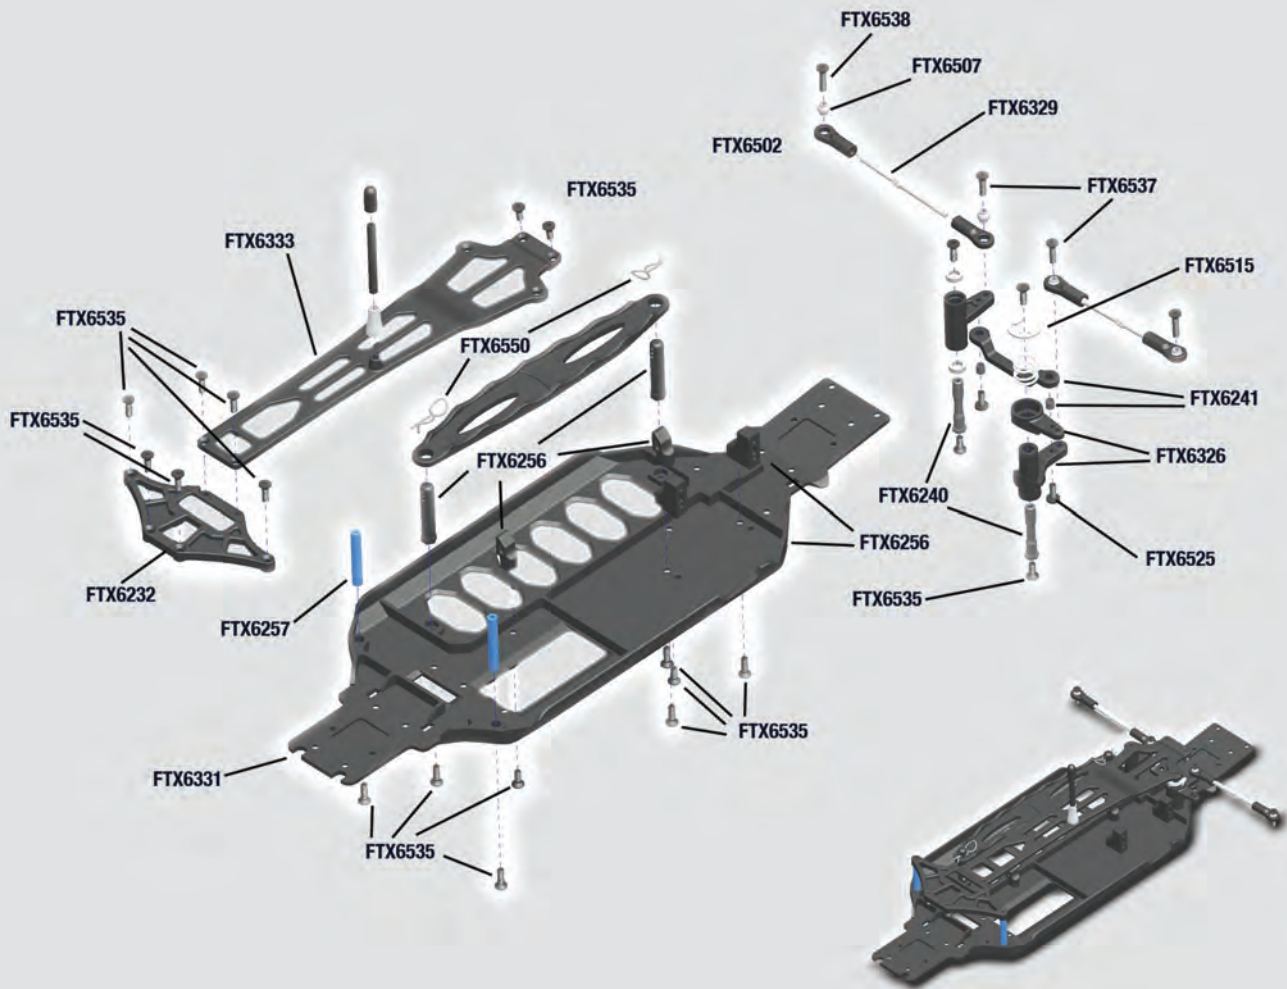

## CARNAGE

**1/10 SCALE 4WD READY-TO-RUN BRUSHED OR BRUSHLESS  
ELECTRIC MOTOR POWERED RACING TRUGGIES**

**COMPONENT AND UPGRADE PARTS LISTING**

[www.ftx-rc.com](http://www.ftx-rc.com)

### Rear Assembly