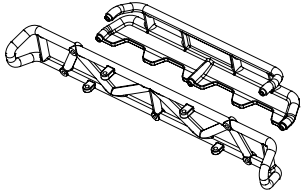

FTX10168 rear bumper 1set