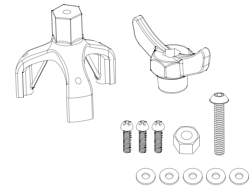

FTX10156 spare tire mount

ROKATAN