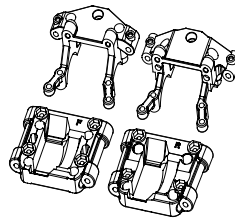

FTX10100 differential bevel gear

FTX10101 Outdrive cups and gear

FTX10102 40T bevel gear

FTX10103 differential case

FTX10104 Complete differential

FTX10105 gear box housing

FTX10106 suspension arm mount

FTX10107 ball head nut

FTX10108 ball head screw

FTX10109 suspension arm shaft

FTX10110 motor mount

FTX10111 steering hub

FTX10112F FRONT bumper set
FTX10112R REAR bumper set

FTX10113 receiver box

FTX10017 6kg waterproof servo

FTX10115 gear box cover

FTX10116 front upper suspension arm

ROKATAN

FTX10117 front lower suspension arm

ROKATAN

FTX10118 rear lower suspension arm

ROKATAN

FTX10119 servo pulling rod

FTX10120 COMPLETE STEERING ASSY.