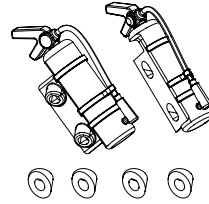

FTX10171 extinguisher 1set