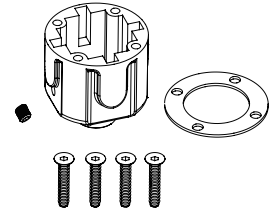

FTX10100 differential bevel gear

FTX10101 Outdrive cups and gear

FTX10102 40T bevel gear

FTX10103 differential case

FTX10104 Complete differential

FTX10105 gear box housing

FTX10106 suspension arm mount

FTX10107 ball head nut

FTX10108 ball head screw

FTX10109 suspension arm shaft

FTX10110 motor mount

FTX10111 steering hub

FTX10112F FRONT bumper set
FTX10112R REAR bumper set

FTX10113 receiver box

FTX10017 6kg waterproof servo

FTX10115 gear box cover