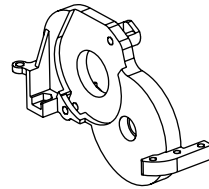

FTX10100 differential bevel gear

FTX10101 Outdrive cups and gear

FTX10102 40T bevel gear

FTX10103 differential case

FTX10104 Complete differential

FTX10105 gear box housing

FTX10106 suspension arm mount

FTX10107 ball head nut

FTX10108 ball head screw

FTX10109 suspension arm shaft

FTX10110 motor mount

FTX10111 steering hub

FTX10112F FRONT bumper set
FTX10112R REAR bumper set

FTX10113 receiver box

FTX10017 6kg waterproof servo

FTX10115 gear box cover