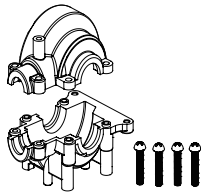

FTX10100 differential bevel gear

FTX10101 Outdrive cups and gear

FTX10102 40T bevel gear

FTX10103 differential case

FTX10104 Complete differential

FTX10105 gear box housing

FTX10106 suspension arm mount

FTX10107 ball head nut

FTX10108 ball head screw

FTX10109 suspension arm shaft

FTX10110 motor mount

FTX10111 steering hub

FTX10112F FRONT bumper set
FTX10112R REAR bumper set

FTX10113 receiver box

FTX10017 6kg waterproof servo

FTX10115 gear box cover

FTX10116 front upper suspension arm

ROKATAN

FTX10117 front lower suspension arm

ROKATAN

FTX10118 rear lower suspension arm

ROKATAN

FTX10119 servo pulling rod

FTX10120 COMPLETE STEERING ASSY.