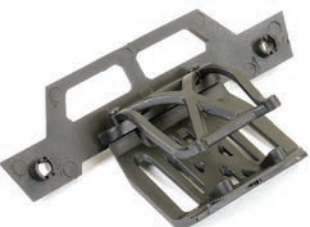

FTX10235 Roof LED Bar and Body Protection Parts

FTX10233B Ramraider Printed Body - Sky Blue

FTX102330 Ramraider Printed Body - Orange

FTX10227 Front Bumper

FTX10245 Rear Bumper

OPTIONAL PARTS LISTING

FTX10233G (PC)
black/green/blue body