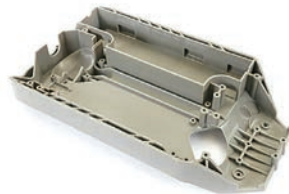

FTX10244 Front Driveshaft

FTX10130 rear dogbone driveshafts

FTX10240 Shock Set (4pcs)

FTX10132 plates front and rear

FTX10222 Moulded Main Chassis

FTX10134 motor plate

FTX10135 Output shaft cups

FTX10136 complete slipper set

FTX10228 shock tower set

front & rear

FTX10138 Rear Wheel axles

FTX10232 Mounted Tyres set

FTX10229 Body Post Set

FTX10141 Main Spur Gear

FTX10142 Aluminium Rear Suspension Braces

FTX10143 Aluminium Front Suspension Braces