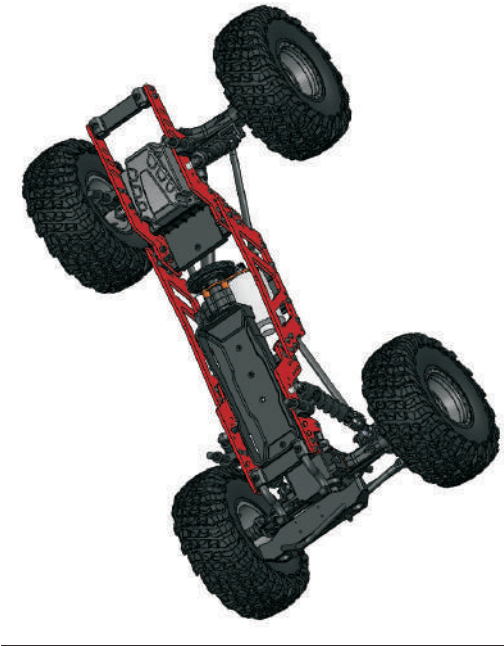

FTX8835 – Aluminium Servo Mount

FTX8837 – Aluminium Gearbox Casing

FTX8836 – Aluminium Wheel Hex w/Pins (4pcs)

FTX
Mauler
1:10th Scale
Electric 4WD
Rock Crawler