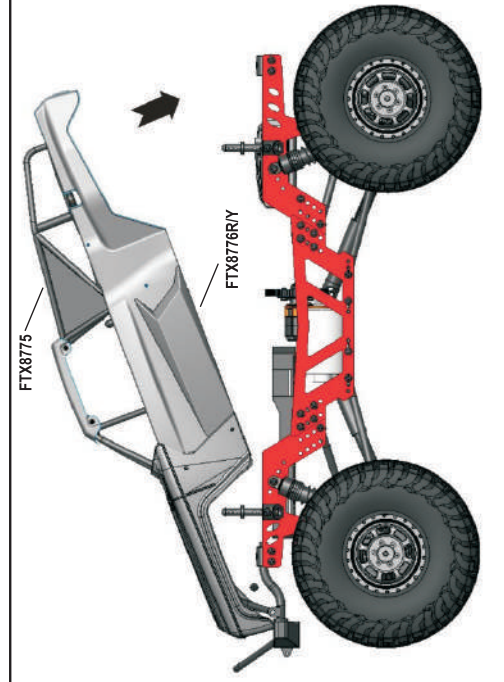

FTX8835 – Aluminium Servo Mount

FTX8837 – Aluminium Gearbox Casing

FTX8836 – Aluminium Wheel Hex w/Pins (4pcs)

FTX
Mauler
1:10th Scale
Electric 4WD
Rock Crawler