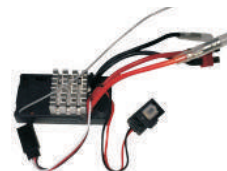

FTX8792 – Steering Spindle Bushing (8pcs)

FTX8794 – Ball Stud (Long) (8pcs)

FTX8793 – Ball Stud (Short) (8pcs)

FAST213 – Body clip

FTX8796 – LED light

FTX8801 – 2-in-1 Brushed ESC & Receiver

Spare Part

FTX8178 – 2.4ghz Transmitter 		FTX8179UK – FTX8179EU Wall Charger 	FTX8803 – 9kg MG Waterproof Servo 	
	FTX8776R – 1 Body Panels Dayglo Red 	FTX8776Y– 2 Body Panels Dayglo Yellow 	FTX8777 – 3 Body Panels Clear Lexan 	
Hardware				
FTX8223 – Pin 2x10 	FTX8809 – O ring locker 	FTX8204 – E-clips ϕ 3.2 	FTX8810 – E-clips ϕ 4.0 	FTBB14 – Ball bearings (5x10x4) 
FTBB10 – Ball bearings (10x15x4) 	FASTM3 – Nylon nuts M3 	FASTM4 – Nylon nuts M4 	FTM4BKF – Wheel locknut M4 	FTX8812 – Column head self-tapping screw 2x5mm 
FTX8811 – Round head self-tapping screw 2.5x10mm 	FTX8814 – Cap head machine screw M3x8mm 	FTX8815 – Cap head machine screw M3x10mm 	FTX8816 – Cap head machine screw M3x12mm 	FTX8217 – Cap head machine screw M3x14mm 
FTX8817 – Caphead self-tapping screw 2.5x10mm 	FTX8818 – Caphead machine screw M3x20mm 	FTX8820 – Caphead machine screw M3x26mm 	FTX8220 – Caphead machine screw M4x8mm 	FTX8821 – Countersunk head machine screw M3x10mm 8P 
FAST123A – Grub hex screw M4x4mm 	FAST123 – Grub hex screw M3x3mm 			

Upgrade Option Parts

FTX8830 – Aluminium Centre Link Ball Mounts (2pcs)

FTX8831 – Aluminium Caster Mounts (2pcs)

FTX8832 – Aluminium Steering Arm L/R (2pcs)

FTX8833 – Aluminium Centre Chassis Plate

FTX8834 – Connect box (w/gear 38T) (aluminium)