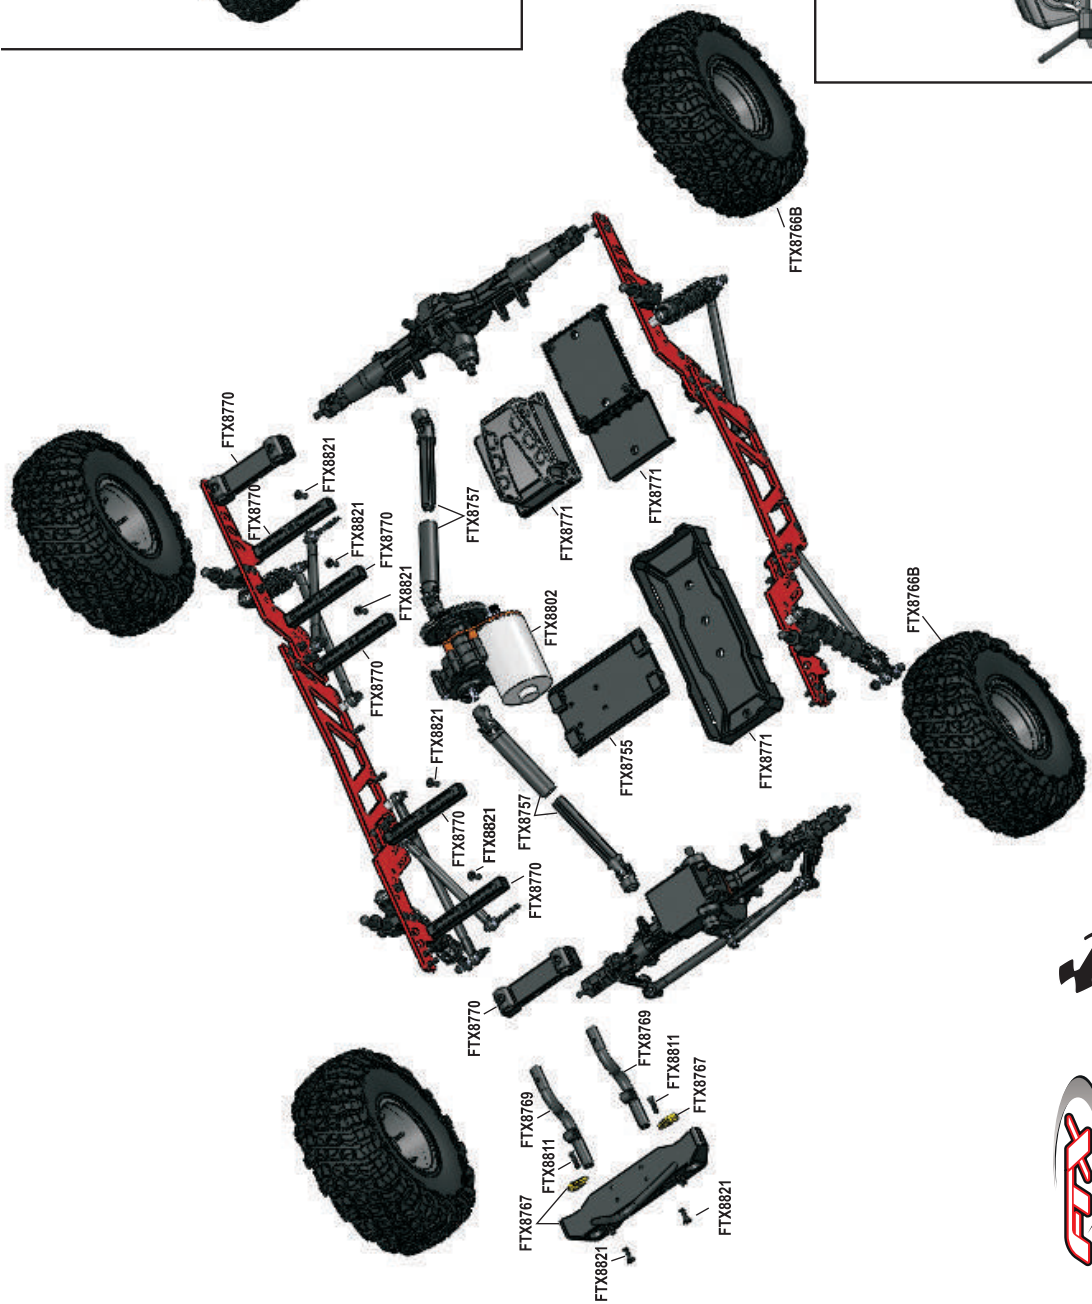

FTX8835 – Aluminium Servo Mount

FTX8837 – Aluminium Gearbox Casing

FTX8836 – Aluminium Wheel Hex w/Pins (4pcs)

FTX
Mauler
1:10th Scale
Electric 4WD
Rock Crawler