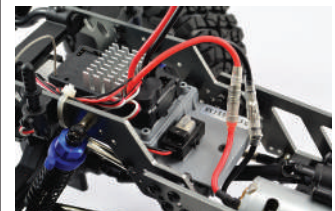

FTX8792 – Steering Spindle Bushing (8pcs)

FTX8794 – Ball Stud (Long) (8pcs)

FTX8793 – Ball Stud (Short) (8pcs)

FAST213 – Body clip

FTX8796 – LED light

FTX8801 – 2-in-1 Brushed ESC & Receiver

Spare Part

FTX8178 – 2.4ghz Transmitter 		FTX8179UK – FTX8179EU Wall Charger 	FTX8803 – 9kg MG Waterproof Servo 	
	FTX8776R – 1 Body Panels Dayglo Red 	FTX8776Y– 2 Body Panels Dayglo Yellow 	FTX8777 – 3 Body Panels Clear Lexan 	
Hardware				
FTX8223 – Pin 2x10 	FTX8809 – O ring locker 	FTX8204 – E-clips ϕ 3.2 	FTX8810 – E-clips ϕ 4.0 	FTBB14 – Ball bearings (5x10x4) 
FTBB10 – Ball bearings (10x15x4) 	FASTM3 – Nylon nuts M3 	FASTM4 – Nylon nuts M4 	FTM4BKF – Wheel locknut M4 	FTX8812 – Column head self-tapping screw 2x5mm 
FTX8811 – Round head self-tapping screw 2.5x10mm 	FTX8814 – Cap head machine screw M3x8mm 	FTX8815 – Cap head machine screw M3x10mm 	FTX8816 – Cap head machine screw M3x12mm 	FTX8217 – Cap head machine screw M3x14mm 
FTX8817 – Caphead self-tapping screw 2.5x10mm 	FTX8818 – Caphead machine screw M3x20mm 	FTX8820 – Caphead machine screw M3x26mm 	FTX8220 – Caphead machine screw M4x8mm 	FTX8821 – Countersunk head machine screw M3x10mm 8P 
FAST123A – Grub hex screw M4x4mm 	FAST123 – Grub hex screw M3x3mm 			