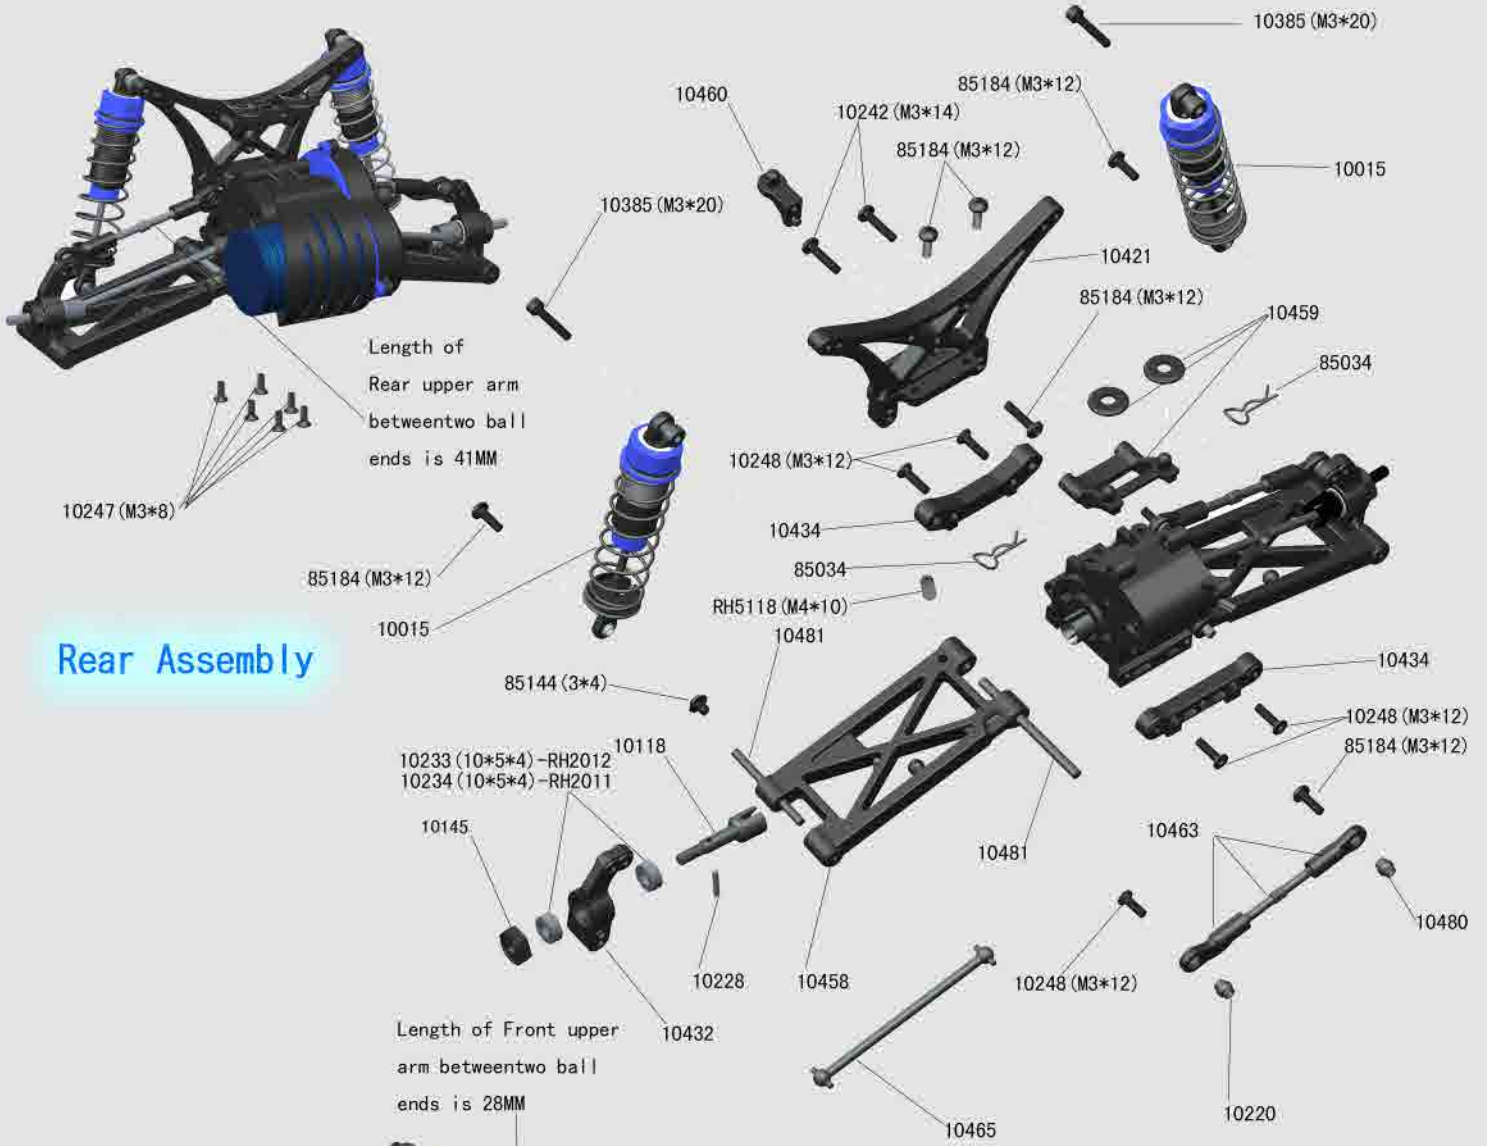

FRONT & REAR SHOCK ASSEMBLY

Front Shocks

(Dia. 3-1)

Rear Shocks

(Dia. 3-2)

Steering Servo

(Dia. 3-3)

FRONT Tyres

(Dia. 3-4)

Rear Tyres

(Dia. 3-5)

Diff. Box

(Dia. 4-1)

Brushless Assembly

Diff. Box

Brushed Assembly

Rear Assembly

(Dia. 5-1)

Front Assembly

(Dia. 5-2)

ASSEMBLY STEPS:

1. Assembly center chassis part (See Dia. 6-1)

2. Assemble front assembly to chassis front. (See Dia. 5-2)

3. Assemble rear assembly to chassis rear part. (See Dia. 4-1, 4-2, 5-1)

4. Mount the wheels. (See Dia. 3-4, 3-5, 6-4)

5. Assemble steering servo and linkage. (See Dia. 3-3)

8. Assemble ESC, receiver, battery and connect them to setup. (See Dia. 7-3, 7-5)

R0105 (RED)

R0103 (BLUE)