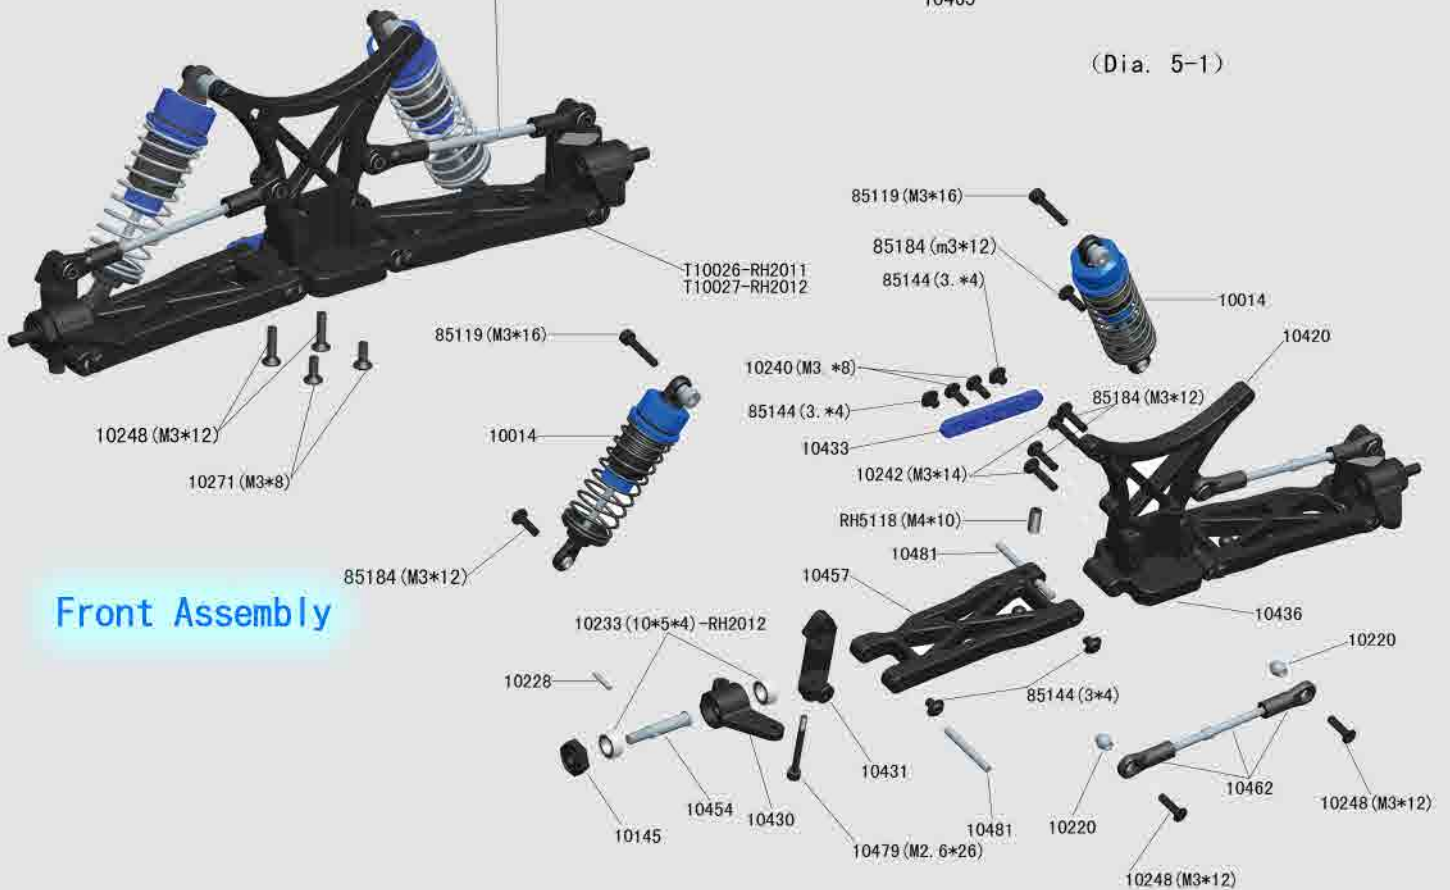

FRONT & REAR SHOCK ASSEMBLY

Front Shocks

(Dia. 3-1)

Rear Shocks

(Dia. 3-2)

Steering Servo

(Dia. 3-3)

FRONT Tyres

(Dia. 3-4)

Rear Tyres

(Dia. 3-5)

Diff. Box

(Dia. 4-1)

Brushless Assembly

Diff. Box

Brushed Assembly

Rear Assembly

(Dia. 5-1)

Front Assembly

(Dia. 5-2)

ASSEMBLY STEPS:

1. Assembly center chassis part (See Dia. 6-1)

2. Assemble front assembly to chassis front. (See Dia. 5-2)

3. Assemble rear assembly to chassis rear part. (See Dia. 4-1, 4-2, 5-1)

4. Mount the wheels. (See Dia. 3-4, 3-5, 6-4)

5. Assemble steering servo and linkage. (See Dia. 3-3)

8. Assemble ESC, receiver, battery and connect them to setup. (See Dia. 7-3, 7-5)

R0105 (RED)

R0103 (BLUE)