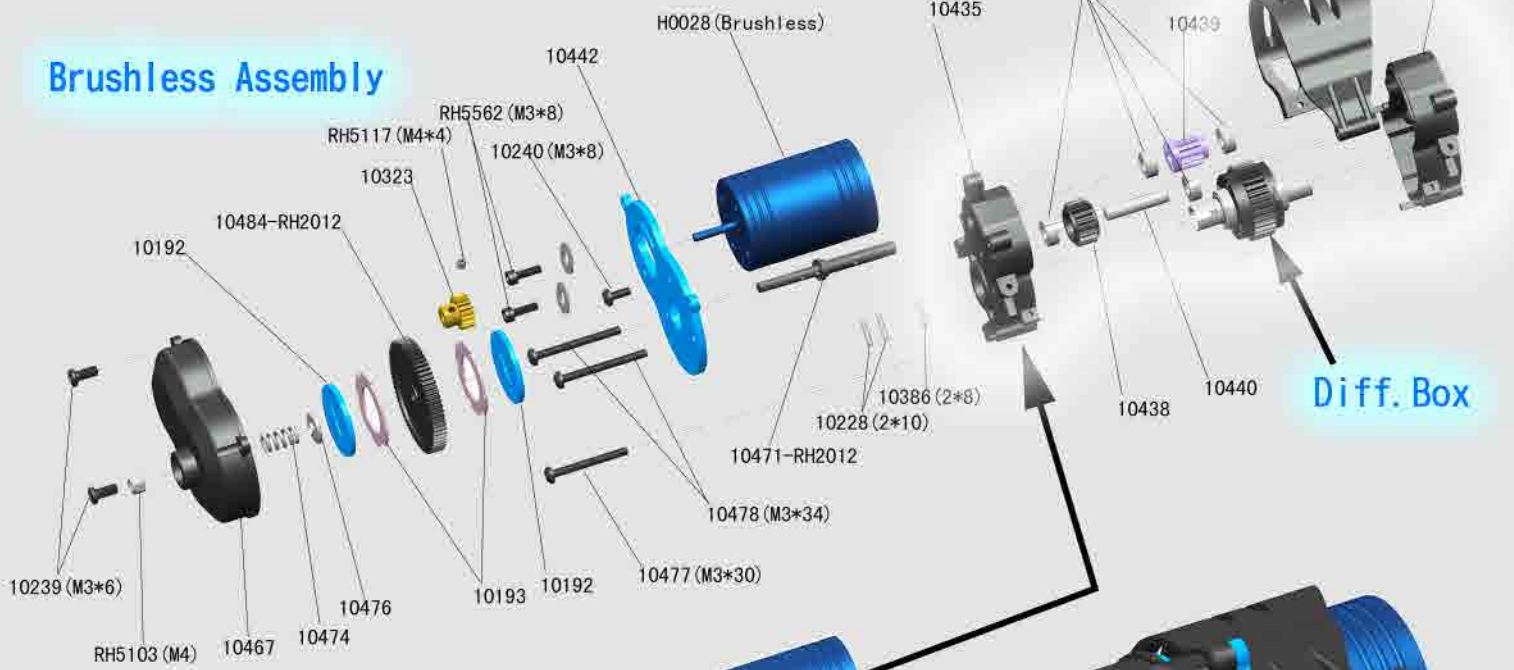

FRONT & REAR SHOCK ASSEMBLY

Front Shocks

(Dia. 3-1)

Rear Shocks

(Dia. 3-2)

Steering Servo

(Dia. 3-3)

FRONT Tyres

(Dia. 3-4)

Rear Tyres

(Dia. 3-5)

Diff. Box

(Dia. 4-1)

Brushless Assembly

Diff. Box

Brushed Assembly

Rear Assembly

(Dia. 5-1)

Front Assembly

(Dia. 5-2)

ASSEMBLY STEPS:

1. Assembly center chassis part (See Dia. 6-1)

2. Assemble front assembly to chassis front. (See Dia. 5-2)

3. Assemble rear assembly to chassis rear part. (See Dia. 4-1, 4-2, 5-1)

4. Mount the wheels. (See Dia. 3-4, 3-5, 6-4)

5. Assemble steering servo and linkage. (See Dia. 3-3)

8. Assemble ESC, receiver, battery and connect them to setup. (See Dia. 7-3, 7-5)

R0105 (RED)

R0103 (BLUE)