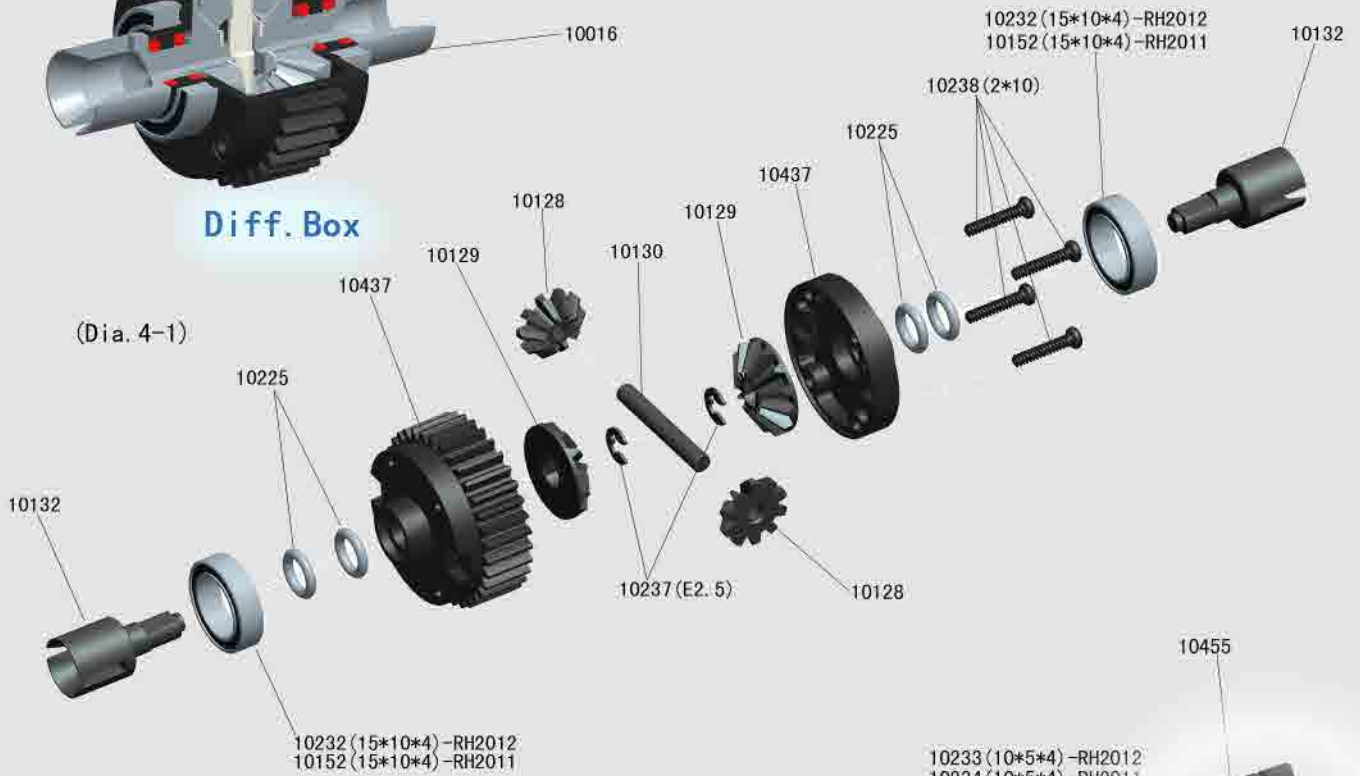

FRONT & REAR SHOCK ASSEMBLY

Front Shocks

(Dia. 3-1)

Rear Shocks

(Dia. 3-2)

Steering Servo

(Dia. 3-3)

FRONT Tyres

(Dia. 3-4)

Rear Tyres

(Dia. 3-5)

Diff. Box

(Dia. 4-1)

Brushless Assembly

Diff. Box

Brushed Assembly

Rear Assembly

(Dia. 5-1)

Front Assembly

(Dia. 5-2)

ASSEMBLY STEPS:

1. Assembly center chassis part (See Dia. 6-1)

2. Assemble front assembly to chassis front. (See Dia. 5-2)

3. Assemble rear assembly to chassis rear part. (See Dia. 4-1, 4-2, 5-1)

4. Mount the wheels. (See Dia. 3-4, 3-5, 6-4)

5. Assemble steering servo and linkage. (See Dia. 3-3)

8. Assemble ESC, receiver, battery and connect them to setup. (See Dia. 7-3, 7-5)

R0105 (RED)

R0103 (BLUE)