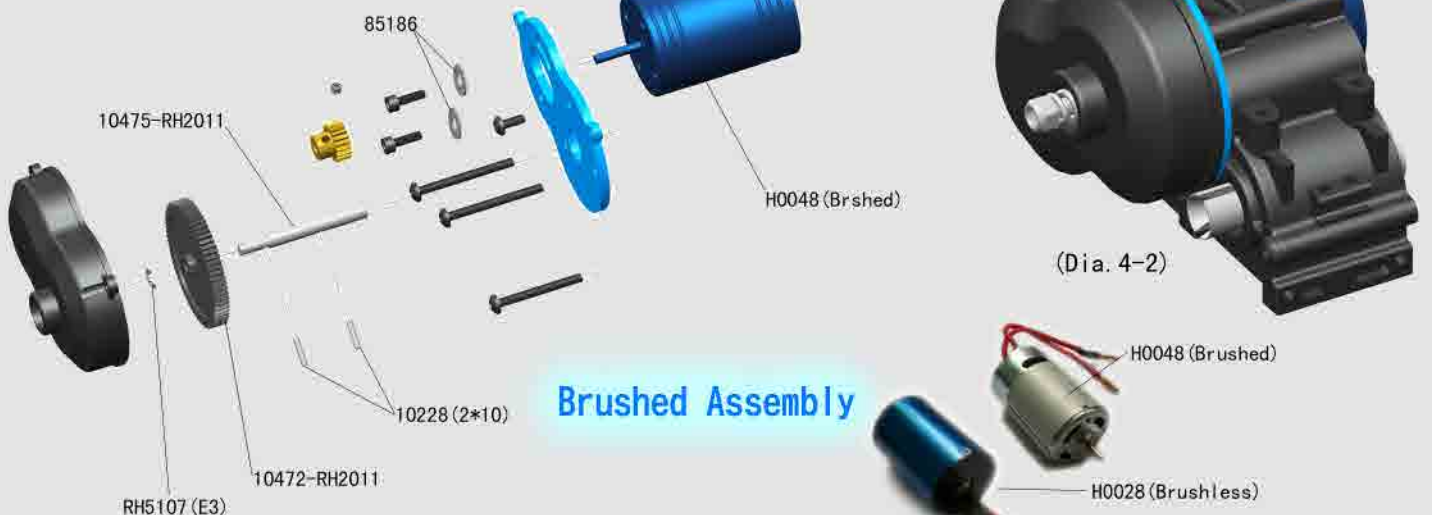

FRONT & REAR SHOCK ASSEMBLY

Front Shocks

(Dia. 3-1)

Rear Shocks

(Dia. 3-2)

Steering Servo

(Dia. 3-3)

FRONT Tyres

(Dia. 3-4)

Rear Tyres

(Dia. 3-5)

Diff. Box

(Dia. 4-1)

Brushless Assembly

Diff. Box

Brushed Assembly

Rear Assembly

(Dia. 5-1)

Front Assembly

(Dia. 5-2)

ASSEMBLY STEPS:

1. Assembly center chassis part (See Dia. 6-1)

2. Assemble front assembly to chassis front. (See Dia. 5-2)

3. Assemble rear assembly to chassis rear part. (See Dia. 4-1, 4-2, 5-1)

4. Mount the wheels. (See Dia. 3-4, 3-5, 6-4)

5. Assemble steering servo and linkage. (See Dia. 3-3)

8. Assemble ESC, receiver, battery and connect them to setup. (See Dia. 7-3, 7-5)

R0105 (RED)

R0103 (BLUE)