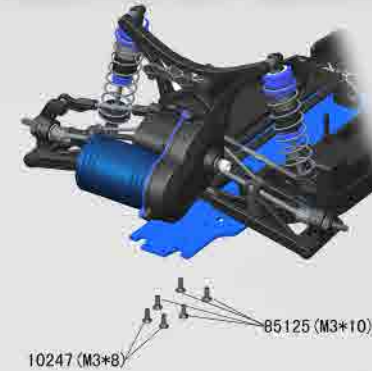

FRONT & REAR SHOCK ASSEMBLY

Front Shocks

(Dia. 3-1)

Rear Shocks

(Dia. 3-2)

Steering Servo

(Dia. 3-3)

FRONT Tyres

(Dia. 3-4)

Rear Tyres

(Dia. 3-5)

Diff. Box

(Dia. 4-1)

Brushless Assembly

Diff. Box

Brushed Assembly

Rear Assembly

(Dia. 5-1)

Front Assembly

(Dia. 5-2)

ASSEMBLY STEPS:

1. Assembly center chassis part (See Dia. 6-1)

2. Assemble front assembly to chassis front. (See Dia. 5-2)

3. Assemble rear assembly to chassis rear part. (See Dia. 4-1, 4-2, 5-1)

4. Mount the wheels. (See Dia. 3-4, 3-5, 6-4)

5. Assemble steering servo and linkage. (See Dia. 3-3)

8. Assemble ESC, receiver, battery and connect them to setup. (See Dia. 7-3, 7-5)

R0105 (RED)

R0103 (BLUE)