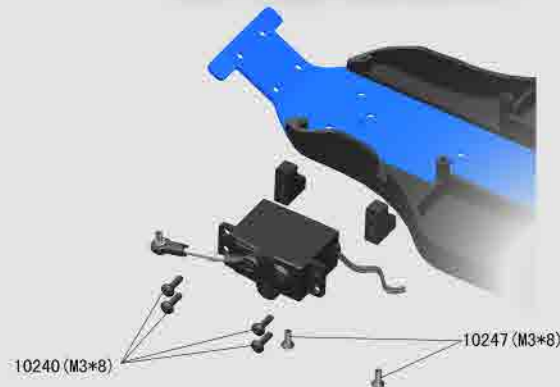

FRONT & REAR SHOCK ASSEMBLY

Front Shocks

(Dia. 3-1)

Rear Shocks

(Dia. 3-2)

Steering Servo

(Dia. 3-3)

FRONT Tyres

Rear Assembly

(Dia. 5-1)

Front Assembly

(Dia. 5-2)

ASSEMBLY STEPS:

1. Assembly center chassis part (See Dia. 6-1)

2. Assemble front assembly to chassis front. (See Dia. 5-2)

3. Assemble rear assembly to chassis rear part. (See Dia. 4-1, 4-2, 5-1)

4. Mount the wheels. (See Dia. 3-4, 3-5, 6-4)

5. Assemble steering servo and linkage. (See Dia. 3-3)

8. Assemble ESC, receiver, battery and connect them to setup. (See Dia. 7-3, 7-5)

R0105 (RED)

R0103 (BLUE)