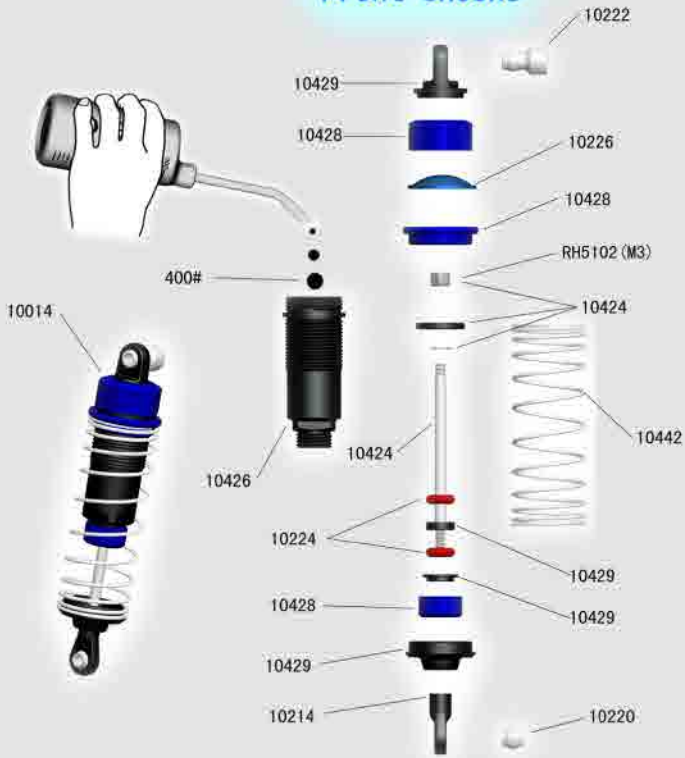

FRONT & REAR SHOCK ASSEMBLY

Front Shocks

(Dia. 3-1)

Rear Shocks

(Dia. 3-2)

Steering Servo

(Dia. 3-3)

FRONT Tyres

(Dia. 3-4)

Rear Tyres

(Dia. 3-5)

Diff. Box

(Dia. 4-1)

Brushless Assembly

Diff. Box

Brushed Assembly

4. Mount the wheels. (See Dia. 3-4, 3-5, 6-4)

5. Assemble steering servo and linkage. (See Dia. 3-3)

8. Assemble ESC, receiver, battery and connect them to setup. (See Dia. 7-3, 7-5)

R0105 (RED)

R0103 (BLUE)