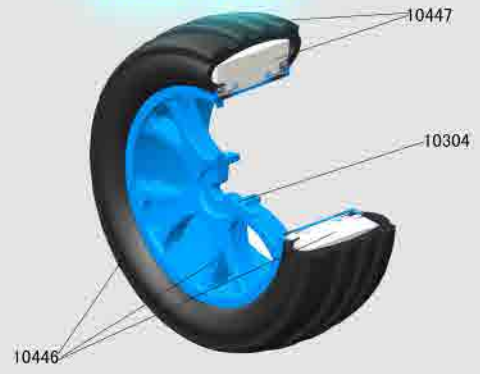

FRONT & REAR SHOCK ASSEMBLY

Front Shocks

(Dia. 3-1)

Rear Shocks

(Dia. 3-2)

Steering Servo

(Dia. 3-3)

FRONT Tyres

(Dia. 3-4)

Rear Tyres

(Dia. 3-5)

Diff. Box

(Dia. 4-1)

Brushless Assembly

Diff. Box

Brushed Assembly

Rear Assembly

(Dia. 5-1)

Front Assembly

(Dia. 5-2)

ASSEMBLY STEPS:

1. Assembly center chassis part (See Dia. 6-1)

2. Assemble front assembly to chassis front. (See Dia. 5-2)

3. Assemble rear assembly to chassis rear part. (See Dia. 4-1, 4-2, 5-1)