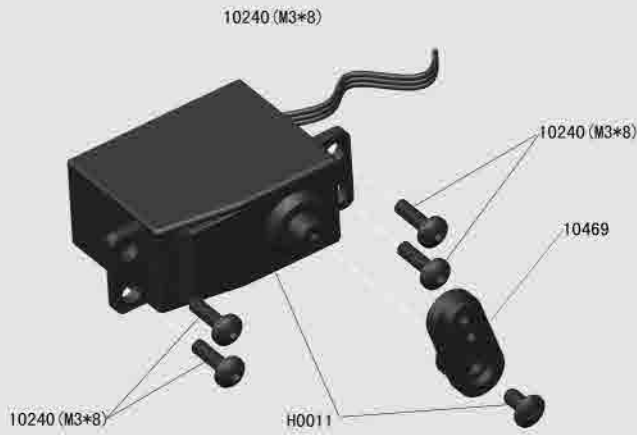

FRONT & REAR SHOCK ASSEMBLY

Front Shocks

(Dia. 3-1)

Rear Shocks

(Dia. 3-2)

Steering Servo

(Dia. 3-3)

FRONT Tyres

(Dia. 3-4)

Rear Tyres

(Dia. 3-5)

Diff. Box

(Dia. 4-1)

Brushless Assembly

Diff. Box

Brushed Assembly

Rear Assembly

(Dia. 5-1)

Front Assembly

(Dia. 5-2)

ASSEMBLY STEPS:

1. Assembly center chassis part (See Dia. 6-1)

2. Assemble front assembly to chassis front. (See Dia. 5-2)

3. Assemble rear assembly to chassis rear part. (See Dia. 4-1, 4-2, 5-1)

4. Mount the wheels. (See Dia. 3-4, 3-5, 6-4)

5. Assemble steering servo and linkage. (See Dia. 3-3)

8. Assemble ESC, receiver, battery and connect them to setup. (See Dia. 7-3, 7-5)

R0105 (RED)

R0103 (BLUE)