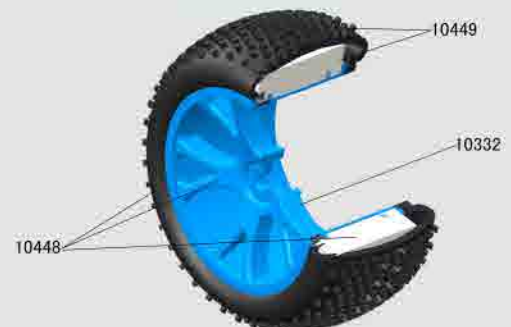

FRONT & REAR SHOCK ASSEMBLY

Front Shocks

(Dia. 3-1)

Rear Shocks

(Dia. 3-2)

Steering Servo

(Dia. 3-3)

FRONT Tyres

(Dia. 3-4)

Rear Tyres

(Dia. 3-5)

Diff. Box

(Dia. 4-1)

Brushless Assembly

Diff. Box

Brushed Assembly

Rear Assembly

(Dia. 5-1)

Front Assembly

(Dia. 5-2)

ASSEMBLY STEPS:

1. Assembly center chassis part (See Dia. 6-1)

2. Assemble front assembly to chassis front. (See Dia. 5-2)

3. Assemble rear assembly to chassis rear part. (See Dia. 4-1, 4-2, 5-1)