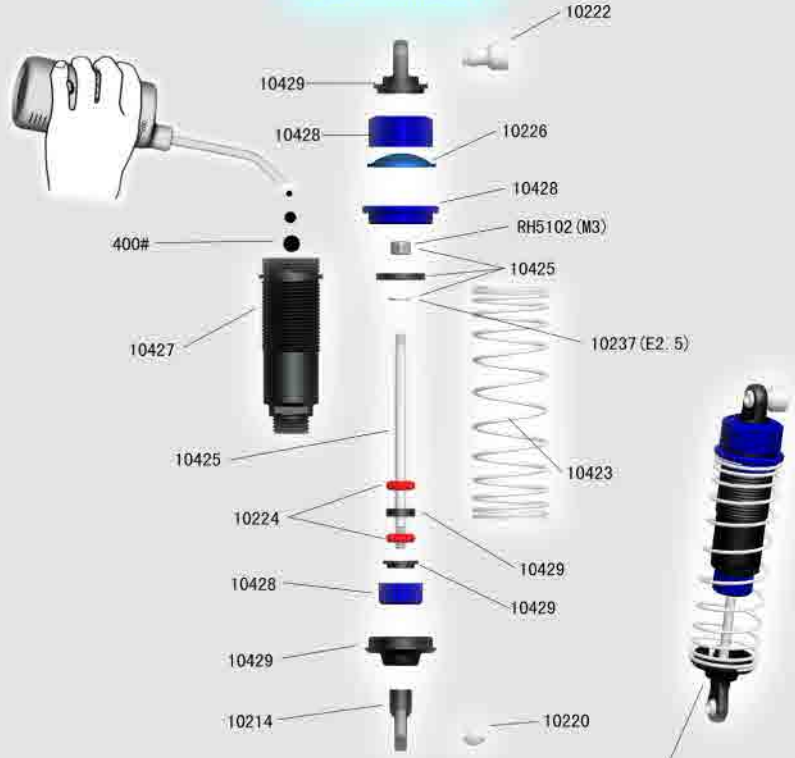

FRONT & REAR SHOCK ASSEMBLY

Front Shocks

(Dia. 3-1)

Rear Shocks

(Dia. 3-2)

Steering Servo

(Dia. 3-3)

FRONT Tyres

(Dia. 3-4)

Rear Tyres

(Dia. 3-5)

Diff. Box

(Dia. 4-1)

Brushless Assembly

Diff. Box

Brushed Assembly

4. Mount the wheels. (See Dia. 3-4, 3-5, 6-4)

5. Assemble steering servo and linkage. (See Dia. 3-3)

8. Assemble ESC, receiver, battery and connect them to setup. (See Dia. 7-3, 7-5)

R0105 (RED)

R0103 (BLUE)