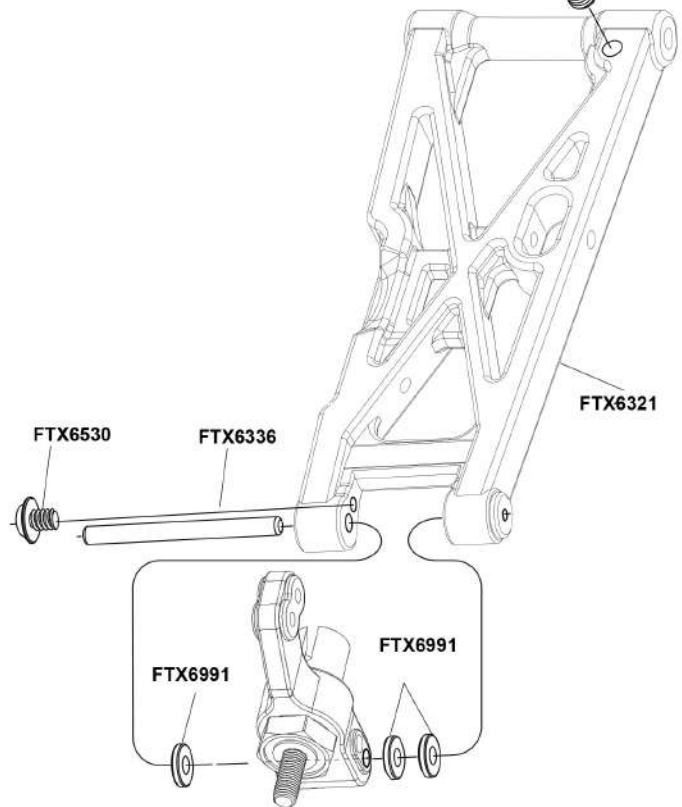

EXPLODED PARTS DIAGRAM

Front Shocks(Bag A)

Rear Shocks(Bag B)

Front/Rear Differential(Bag C)

EXPLODED PARTS DIAGRAM

Linkages(Bag D)

Servo Saver(Bag E)

Assemble steering arms.

Rear Assembly B(Bag J)

Rear Shock Tower Assembly

Bag J

From Bag I

Assemble rear hub carrier set with rear lower susp arm.

FTX6543 (M4x10)

From Bag I

Rear Assembly C

Rear Assembly D(Bag J)

Rear Assembly E(Bag J)

Rear Assembly F

Assemble rear shocks

Chassis A(Bag L)

Chassis B (Bag L)

Chassis Assembly

Upper Plate(Bag L)

Body Assembly

Body & Roll Cage

Tyres Assembly (Bag M)

SPARE PARTS LISTING

<p>FTX6972</p> <p>Chassis Plate 1pc</p> 	<p>FTX6973</p> <p>Motor mount B 1pc</p> 	<p>FTX6974</p> <p>Motor mount S 1pc</p> 	<p>FTX6975</p> <p>Main gear 43T 1pc</p> 
<p>FTX6976</p> <p>Central transmission complete 1set</p> 	<p>FTX6977</p> <p>Central transmission mount 1pc</p> 	<p>FTX6978</p> <p>Cover for Central transmission 1pc</p> 	<p>FTX6979</p> <p>Upper plate R. 1pc</p> 
<p>FTX6980</p> <p>Upper plate F. 1pc</p> 	<p>FTX6981</p> <p>Central drive shaft F. 1pc</p> 	<p>FTX6982</p> <p>Central drive shaft R. 1pc</p> 	<p>FTX6983</p> <p>Upper plate hi-lighted pad 2pcs</p> 
<p>FTX6984</p> <p>Upper Plate Spacer 2pcs</p> 	<p>FTX6985</p> <p>Pinion Gear 1pc</p> 	<p>FTX6597</p> <p>Wheel Hub 4pcs</p> 	<p>FTX6956</p> <p>Rear Suspension Arms w/screws</p> 
<p>FTX6966</p> <p>Rear Bumper fix plate w/screw</p> 	<p>FTX6967</p> <p>Flat Hex Screw M3x40 6pcs</p> 	<p>FTX6986</p> <p>Rear Bumper Fix Plate & Suspension Arm pin set</p> 	<p>FTX6988</p> <p>Pinion Gear 1pc</p> 
<p>FTX6987</p> <p>Alloy Front Suspension Holders 1 set</p> 	<p>FTX6970</p> <p>Alloy Rear Suspension Holders 1 set</p> 	<p>FTX6953</p> <p>Front Bumper Set 1 set</p> 	<p>FTX6954</p> <p>Rear Bumper Set 1 set</p> 