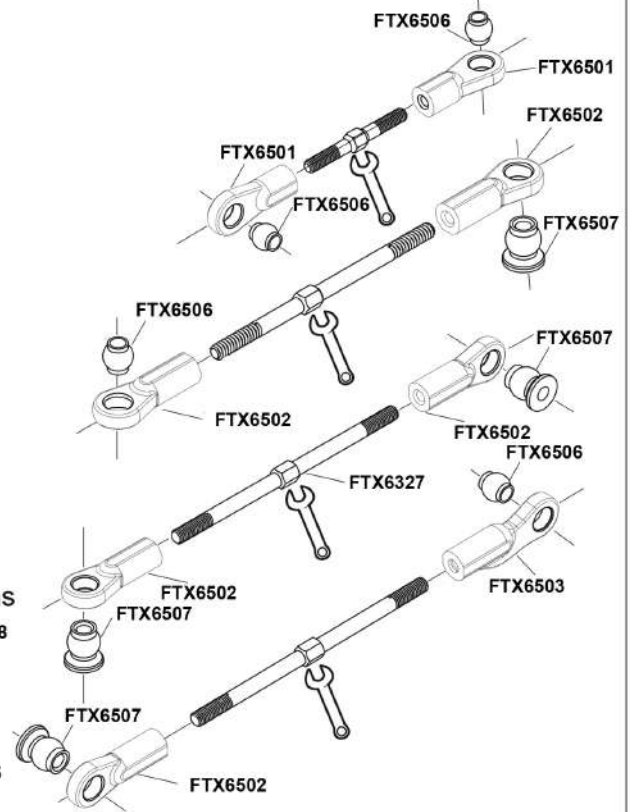

EXPLODED PARTS DIAGRAM

Front Shocks(Bag A)

Rear Shocks(Bag B)

Front/Rear Differential(Bag C)

EXPLODED PARTS DIAGRAM

Linkages(Bag D)

Servo Saver(Bag E)

Assemble steering arms.

Front Gear Box Assembly(Bag F)

Front Shock Tower(Bag F)

Front Assembly D(Bag G)

Assemble front susp arm sets to front diff.set.

Front Assembly E

Assemble front upper susp. arms.

Front Assembly F

Central Differential(Bag H)

Rear Assembly B(Bag J)

Rear Shock Tower Assembly

Bag J

From Bag I

Assemble rear hub carrier set with rear lower susp arm.

FTX6543 (M4x10)

From Bag I

Rear Assembly C

Body Assembly

Body & Roll Cage

Tyres Assembly (Bag M)

SPARE PARTS LISTING

<p>FTX6972</p> <p>Chassis Plate 1pc</p> 	<p>FTX6973</p> <p>Motor mount B 1pc</p> 	<p>FTX6974</p> <p>Motor mount S 1pc</p> 	<p>FTX6975</p> <p>Main gear 43T 1pc</p> 
<p>FTX6976</p> <p>Central transmission complete 1set</p> 	<p>FTX6977</p> <p>Central transmission mount 1pc</p> 	<p>FTX6978</p> <p>Cover for Central transmission 1pc</p> 	<p>FTX6979</p> <p>Upper plate R. 1pc</p> 
<p>FTX6980</p> <p>Upper plate F. 1pc</p> 	<p>FTX6981</p> <p>Central drive shaft F. 1pc</p> 	<p>FTX6982</p> <p>Central drive shaft R. 1pc</p> 	<p>FTX6983</p> <p>Upper plate hi-lighted pad 2pcs</p> 
<p>FTX6984</p> <p>Upper Plate Spacer 2pcs</p> 	<p>FTX6985</p> <p>Pinion Gear 1pc</p> 	<p>FTX6597</p> <p>Wheel Hub 4pcs</p> 	<p>FTX6956</p> <p>Rear Suspension Arms w/screws</p> 
<p>FTX6966</p> <p>Rear Bumper fix plate w/screw</p> 	<p>FTX6967</p> <p>Flat Hex Screw M3x40 6pcs</p> 	<p>FTX6986</p> <p>Rear Bumper Fix Plate & Suspension Arm pin set</p> 	<p>FTX6988</p> <p>Pinion Gear 1pc</p> 
<p>FTX6987</p> <p>Alloy Front Suspension Holders 1 set</p> 	<p>FTX6970</p> <p>Alloy Rear Suspension Holders 1 set</p> 	<p>FTX6953</p> <p>Front Bumper Set 1 set</p> 	<p>FTX6954</p> <p>Rear Bumper Set 1 set</p> 