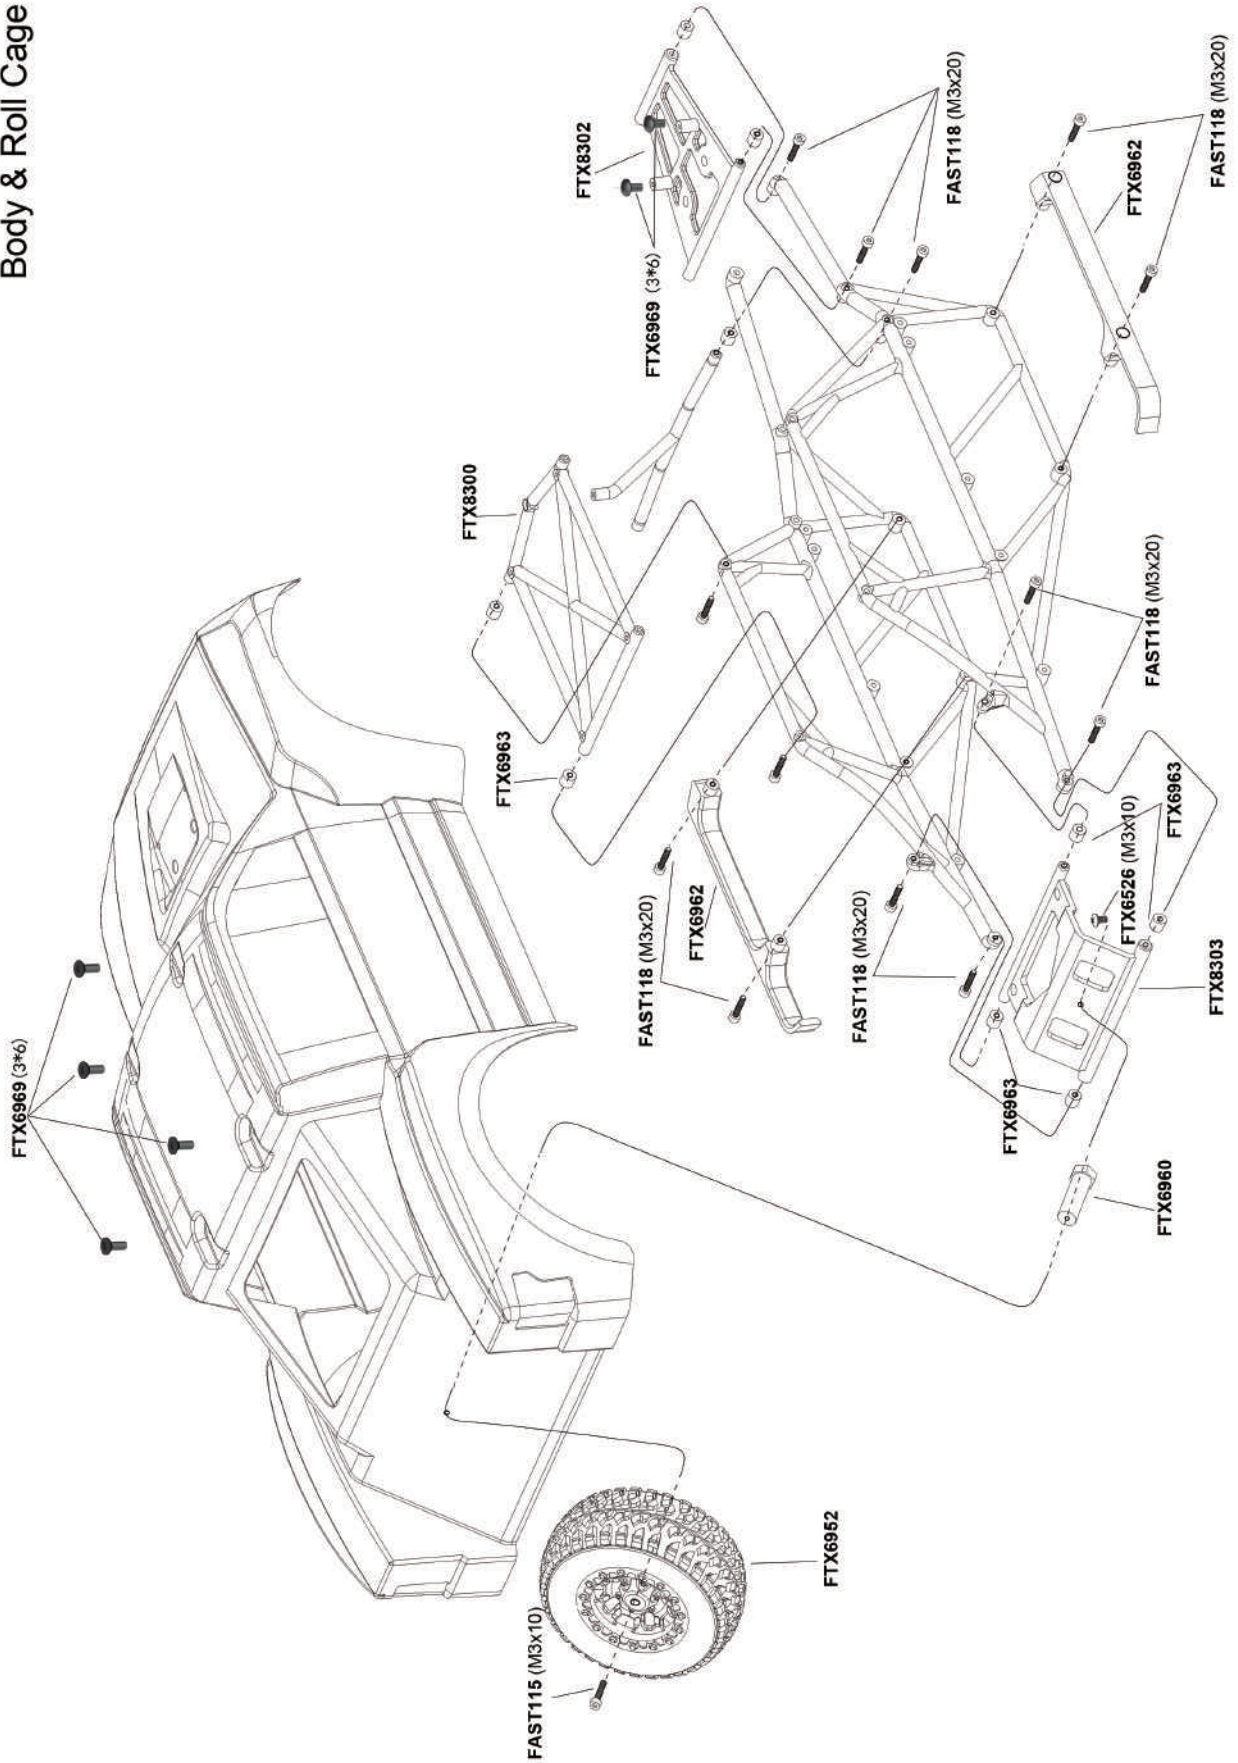

EXPLODED PARTS DIAGRAM

Front Shocks(Bag A)

Rear Shocks(Bag B)

Front/Rear Differential(Bag C)

EXPLODED PARTS DIAGRAM

Linkages(Bag D)

Servo Saver(Bag E)

Assemble steering arms.

Rear Assembly D(Bag J)

Rear Assembly E(Bag J)

Rear Assembly F

Assemble rear shocks

Chassis A(Bag L)

Chassis B (Bag L)

Chassis Assembly

Upper Plate(Bag L)

Body Assembly

Body & Roll Cage

Tyres Assembly (Bag M)

SPARE PARTS LISTING

<p>FTX6972</p> <p>Chassis Plate 1pc</p> 	<p>FTX6973</p> <p>Motor mount B 1pc</p> 	<p>FTX6974</p> <p>Motor mount S 1pc</p> 	<p>FTX6975</p> <p>Main gear 43T 1pc</p> 
<p>FTX6976</p> <p>Central transmission complete 1set</p> 	<p>FTX6977</p> <p>Central transmission mount 1pc</p> 	<p>FTX6978</p> <p>Cover for Central transmission 1pc</p> 	<p>FTX6979</p> <p>Upper plate R. 1pc</p> 
<p>FTX6980</p> <p>Upper plate F. 1pc</p> 	<p>FTX6981</p> <p>Central drive shaft F. 1pc</p> 	<p>FTX6982</p> <p>Central drive shaft R. 1pc</p> 	<p>FTX6983</p> <p>Upper plate hi-lighted pad 2pcs</p> 
<p>FTX6984</p> <p>Upper Plate Spacer 2pcs</p> 	<p>FTX6985</p> <p>Pinion Gear 1pc</p> 	<p>FTX6597</p> <p>Wheel Hub 4pcs</p> 	<p>FTX6956</p> <p>Rear Suspension Arms w/screws</p> 
<p>FTX6966</p> <p>Rear Bumper fix plate w/screw</p> 	<p>FTX6967</p> <p>Flat Hex Screw M3x40 6pcs</p> 	<p>FTX6986</p> <p>Rear Bumper Fix Plate & Suspension Arm pin set</p> 	<p>FTX6988</p> <p>Pinion Gear 1pc</p> 
<p>FTX6987</p> <p>Alloy Front Suspension Holders 1 set</p> 	<p>FTX6970</p> <p>Alloy Rear Suspension Holders 1 set</p> 	<p>FTX6953</p> <p>Front Bumper Set 1 set</p> 	<p>FTX6954</p> <p>Rear Bumper Set 1 set</p> 