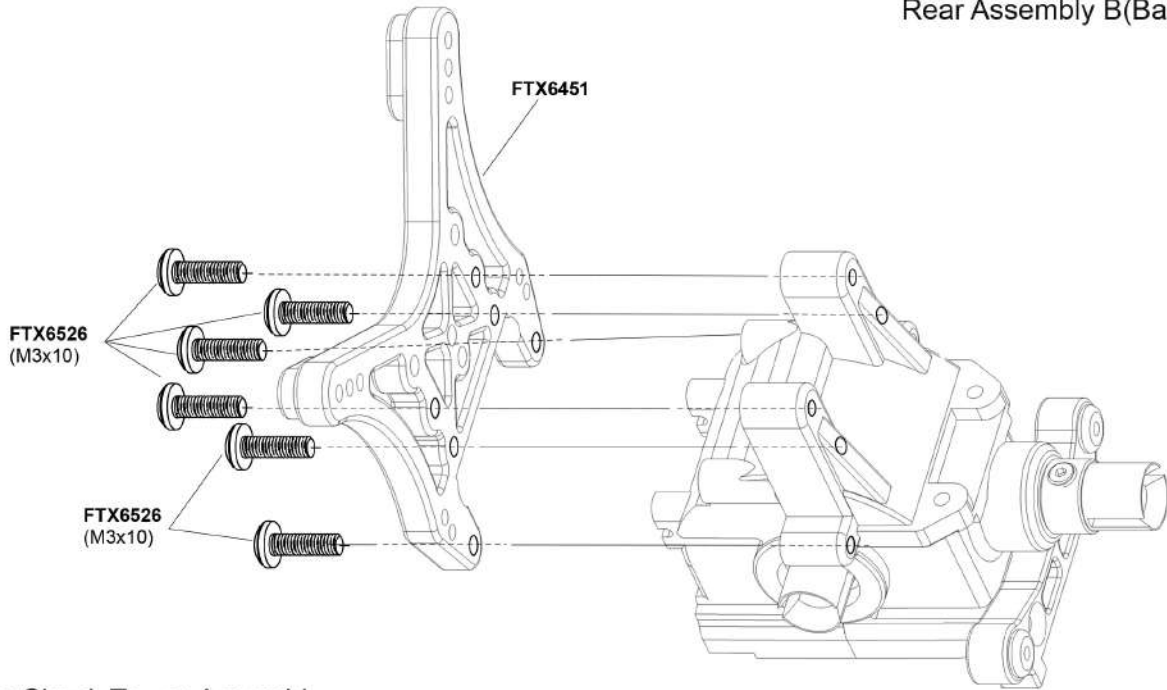

EXPLODED PARTS DIAGRAM

Front Shocks(Bag A)

Rear Shocks(Bag B)

Front/Rear Differential(Bag C)

EXPLODED PARTS DIAGRAM

Linkages(Bag D)

Servo Saver(Bag E)

Assemble steering arms.

Front Gear Box Assembly(Bag F)

Front Shock Tower(Bag F)

Front Assembly D(Bag G)

Assemble front susp arm sets to front diff.set.

Front Assembly E

Assemble front upper susp. arms.

Front Assembly F

Central Differential(Bag H)

Rear Assembly B(Bag J)

Rear Shock Tower Assembly

Bag J

From Bag I

Assemble rear hub carrier set with rear lower susp arm.

FTX6543 (M4x10)

From Bag I

Rear Assembly C