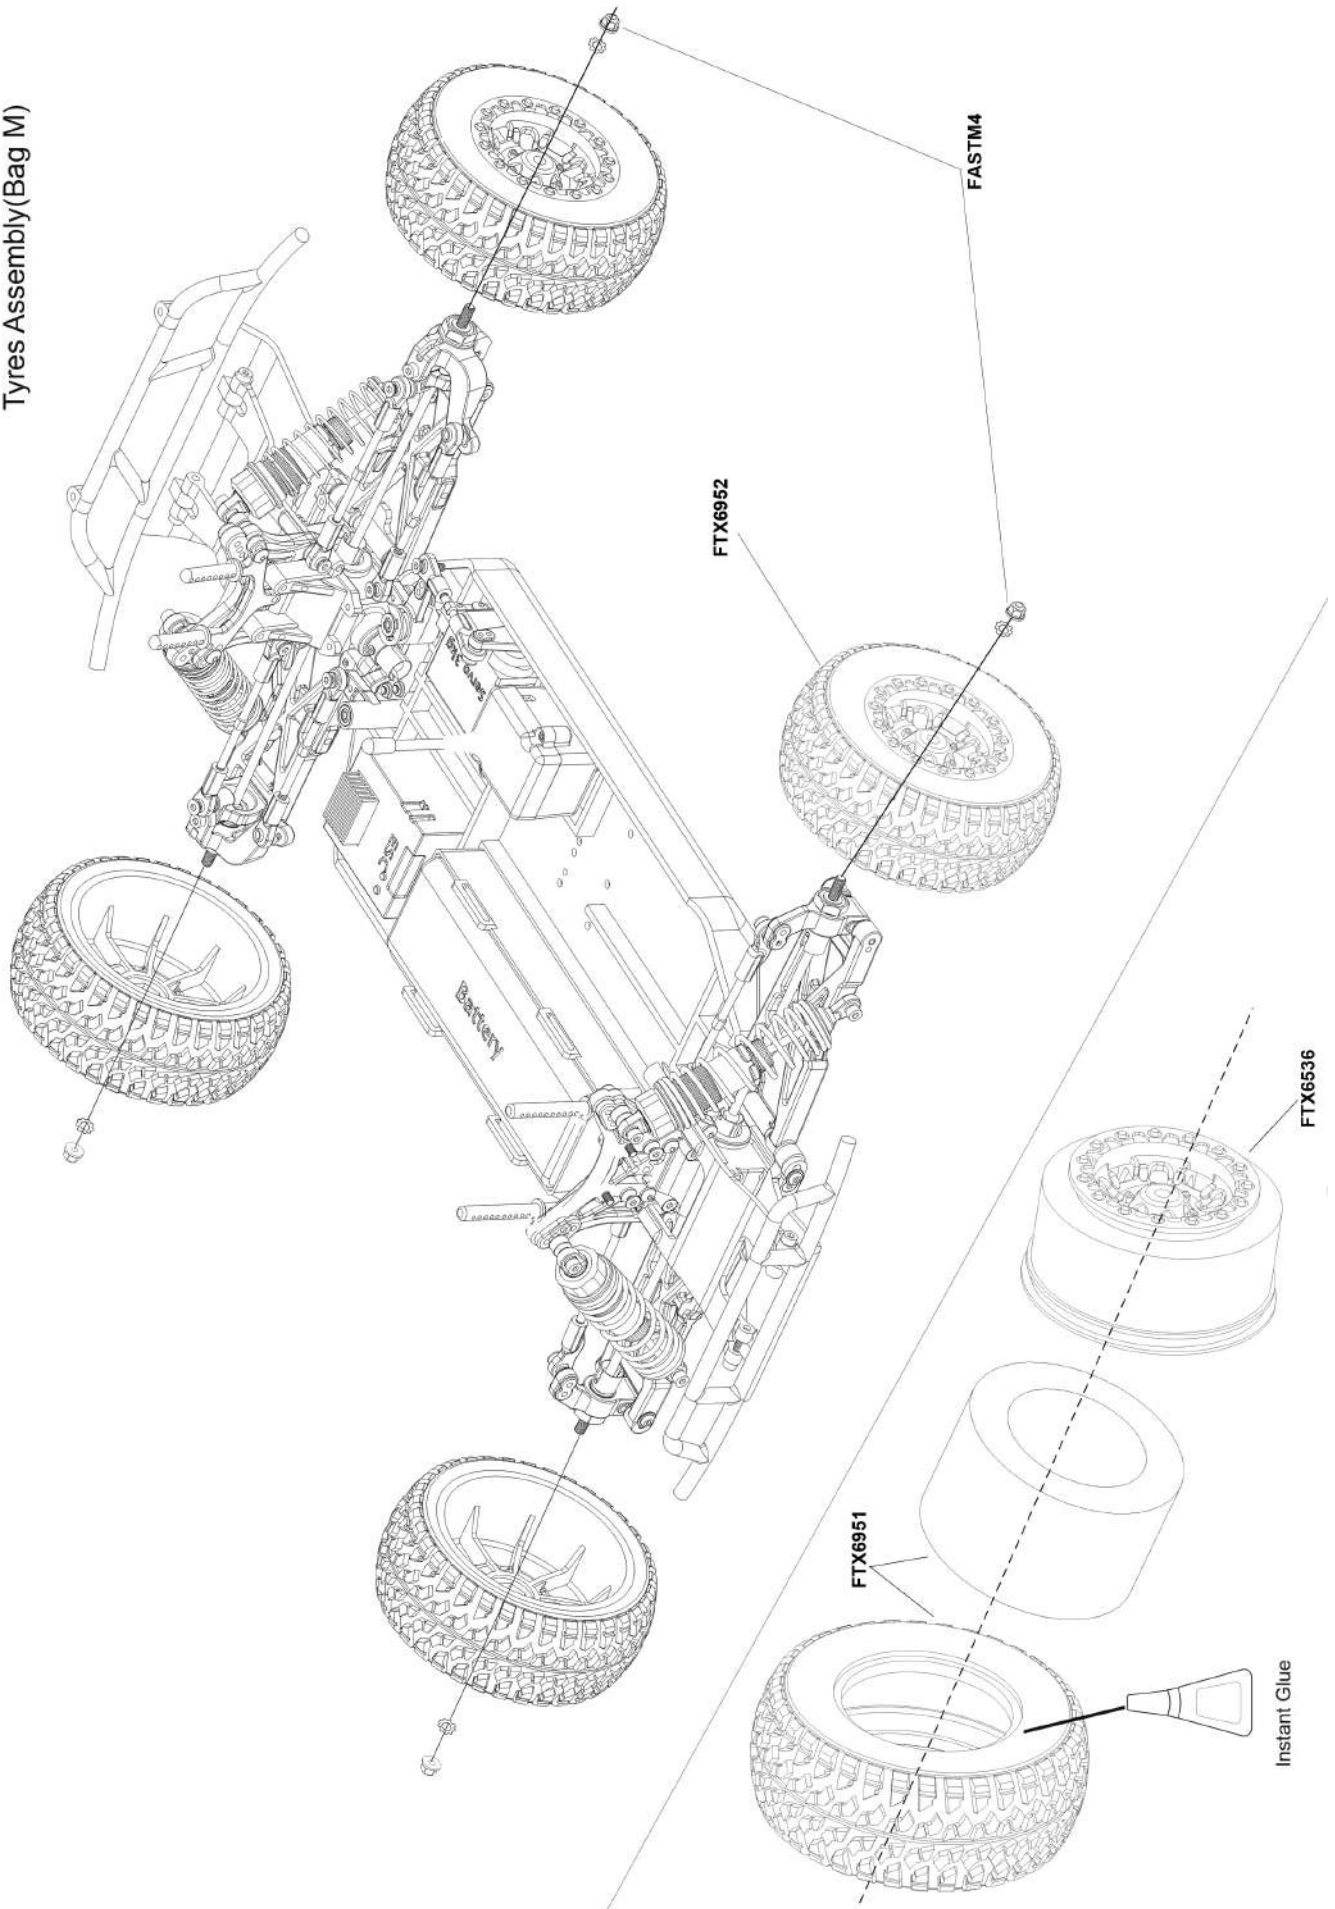

EXPLODED PARTS DIAGRAM

Front Shocks(Bag A)

Rear Shocks(Bag B)

Front/Rear Differential(Bag C)

EXPLODED PARTS DIAGRAM

Linkages(Bag D)

Servo Saver(Bag E)

Assemble steering arms.

Body Assembly

Body & Roll Cage

Tyres Assembly (Bag M)

SPARE PARTS LISTING

<p>FTX6972</p> <p>Chassis Plate 1pc</p> 	<p>FTX6973</p> <p>Motor mount B 1pc</p> 	<p>FTX6974</p> <p>Motor mount S 1pc</p> 	<p>FTX6975</p> <p>Main gear 43T 1pc</p> 
<p>FTX6976</p> <p>Central transmission complete 1set</p> 	<p>FTX6977</p> <p>Central transmission mount 1pc</p> 	<p>FTX6978</p> <p>Cover for Central transmission 1pc</p> 	<p>FTX6979</p> <p>Upper plate R. 1pc</p> 
<p>FTX6980</p> <p>Upper plate F. 1pc</p> 	<p>FTX6981</p> <p>Central drive shaft F. 1pc</p> 	<p>FTX6982</p> <p>Central drive shaft R. 1pc</p> 	<p>FTX6983</p> <p>Upper plate hi-lighted pad 2pcs</p> 
<p>FTX6984</p> <p>Upper Plate Spacer 2pcs</p> 	<p>FTX6985</p> <p>Pinion Gear 1pc</p> 	<p>FTX6597</p> <p>Wheel Hub 4pcs</p> 	<p>FTX6956</p> <p>Rear Suspension Arms w/screws</p> 
<p>FTX6966</p> <p>Rear Bumper fix plate w/screw</p> 	<p>FTX6967</p> <p>Flat Hex Screw M3x40 6pcs</p> 	<p>FTX6986</p> <p>Rear Bumper Fix Plate & Suspension Arm pin set</p> 	<p>FTX6988</p> <p>Pinion Gear 1pc</p> 
<p>FTX6987</p> <p>Alloy Front Suspension Holders 1 set</p> 	<p>FTX6970</p> <p>Alloy Rear Suspension Holders 1 set</p> 	<p>FTX6953</p> <p>Front Bumper Set 1 set</p> 	<p>FTX6954</p> <p>Rear Bumper Set 1 set</p> 