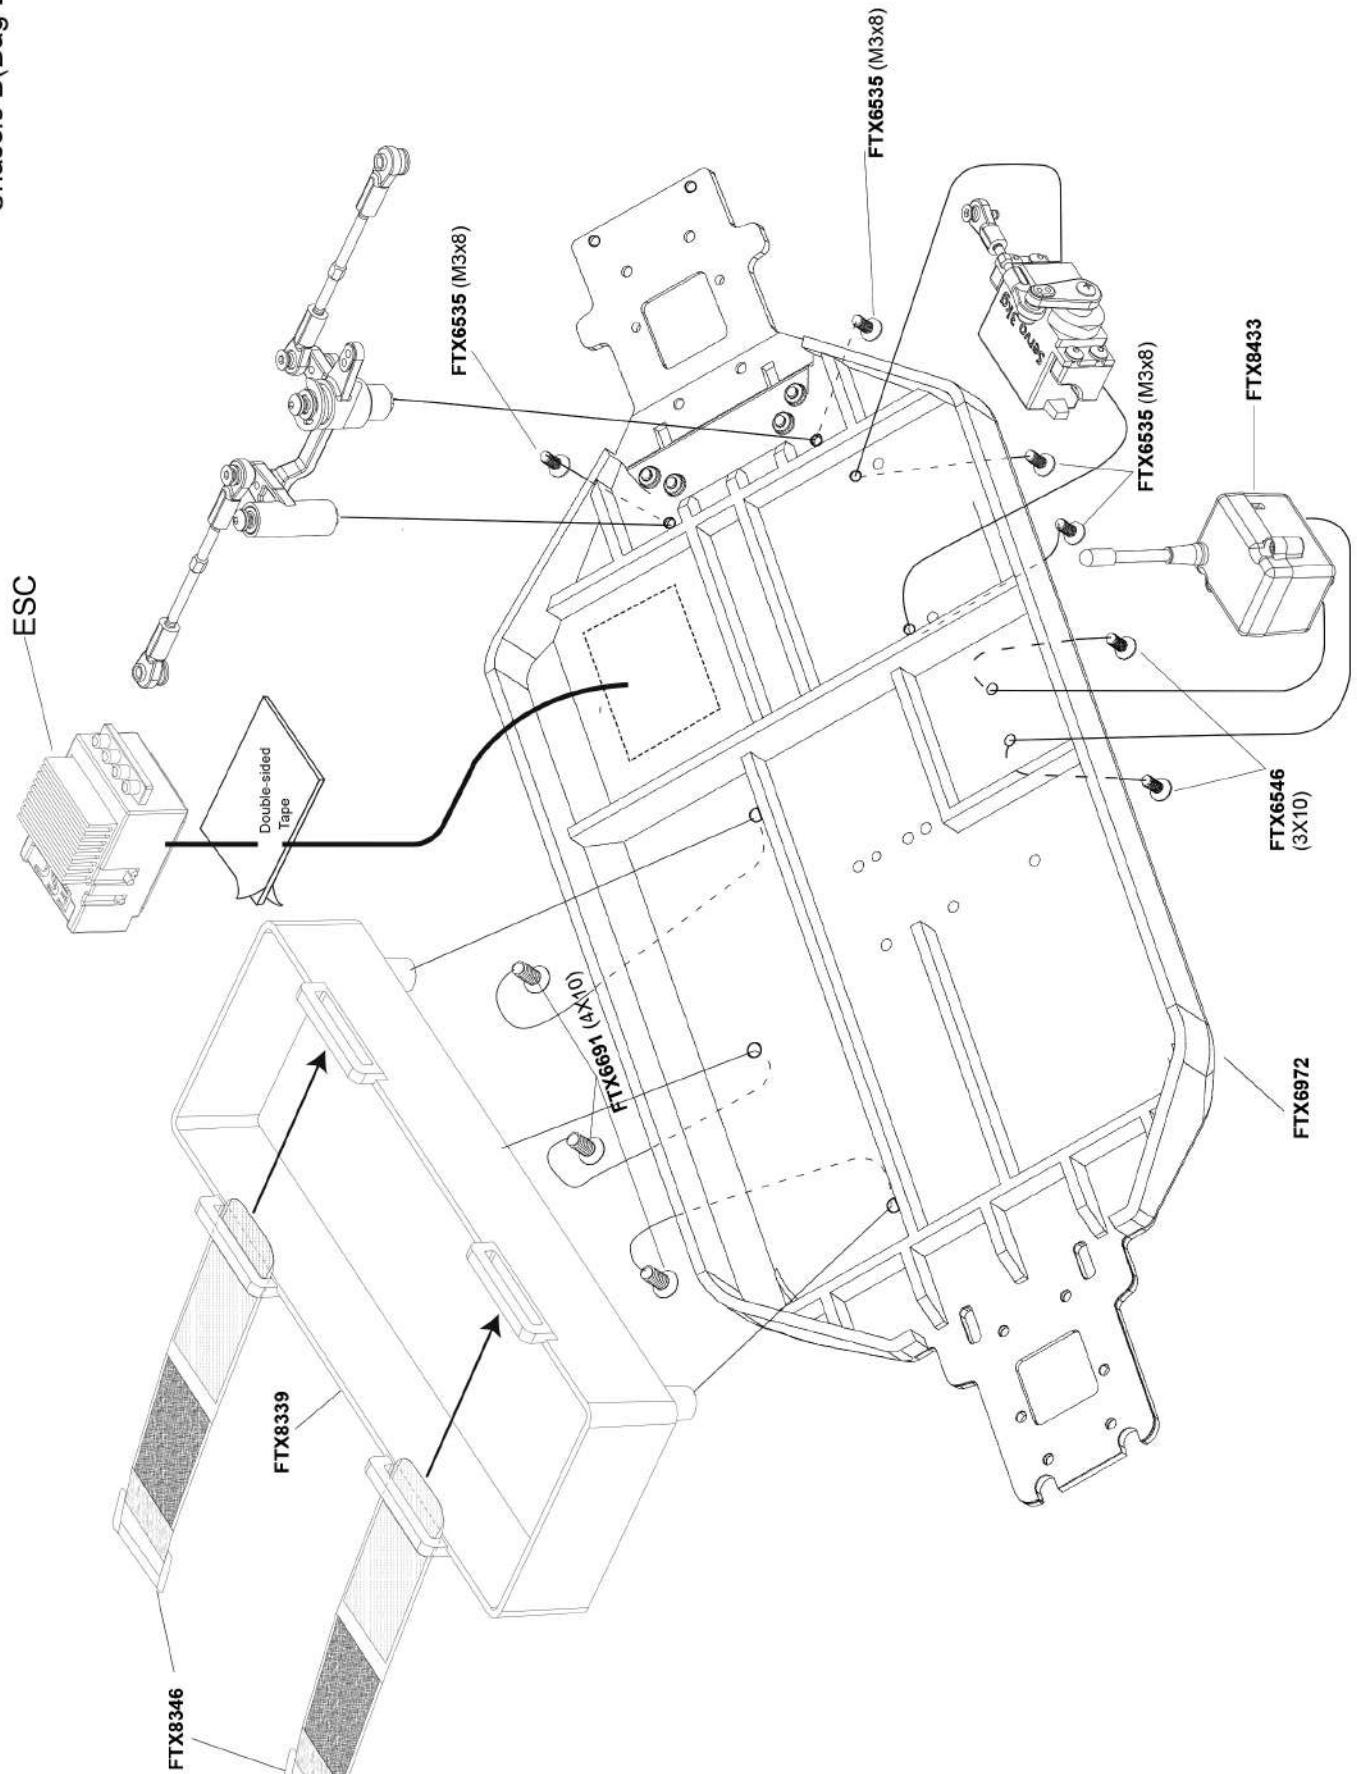

Chassis B (Bag L)