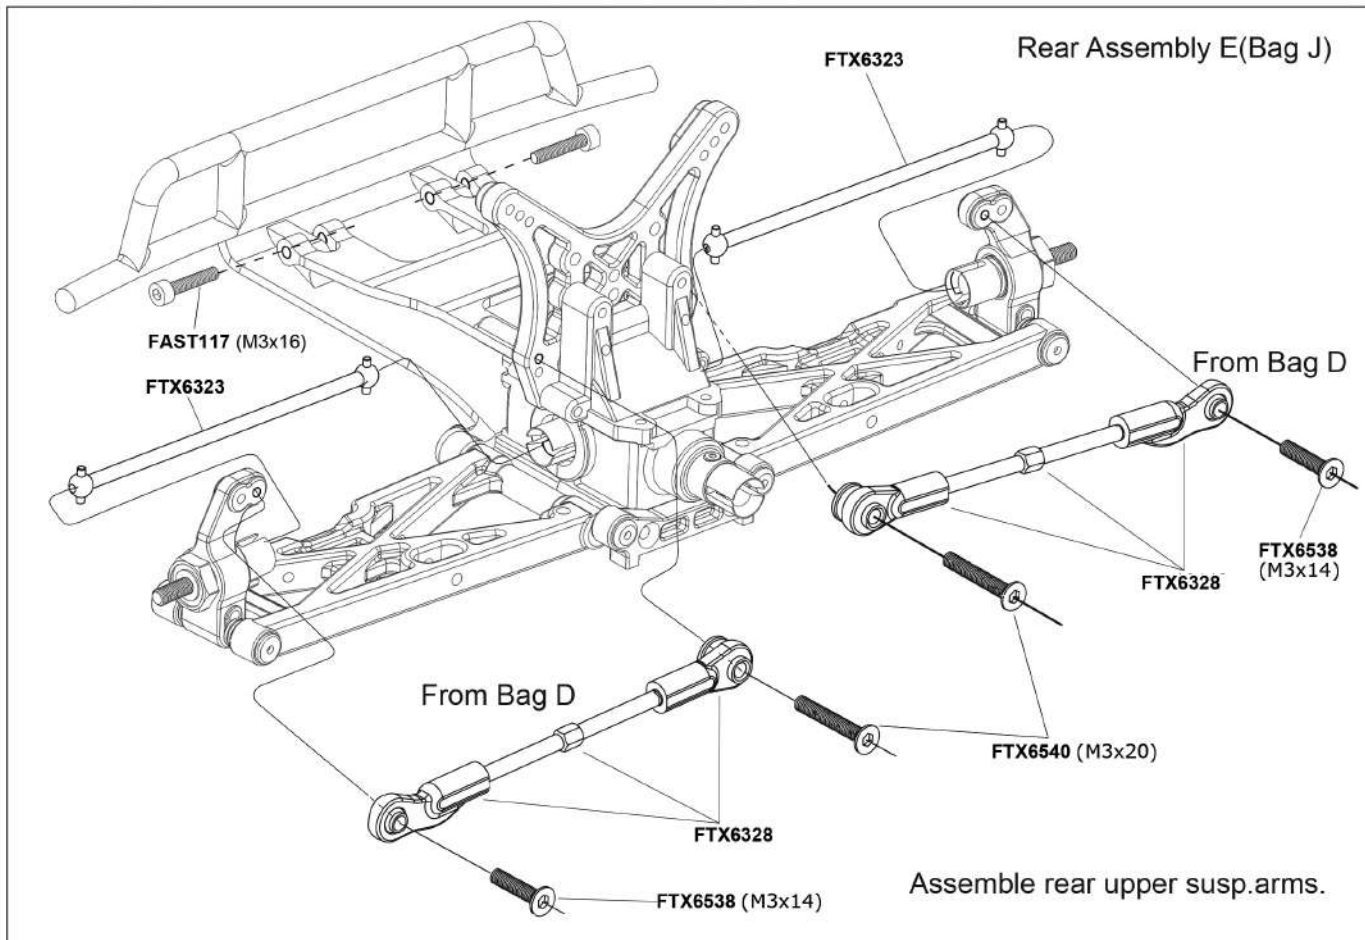

Rear Assembly E(Bag J)