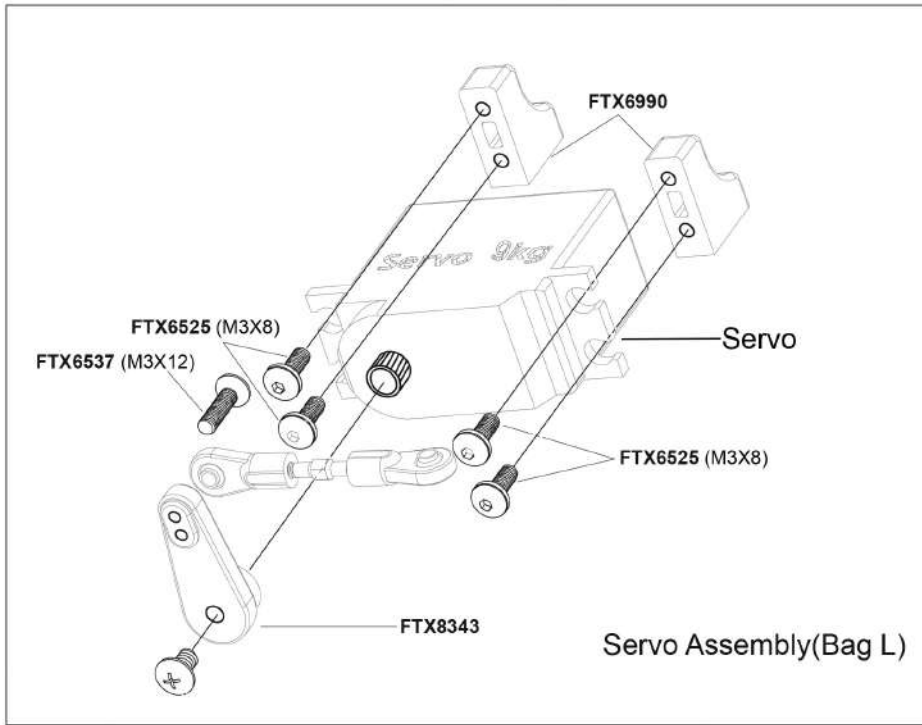

Rear Assembly D(Bag J)

Rear Assembly E(Bag J)

Rear Assembly F

Assemble rear shocks

Chassis A(Bag L)

Chassis B (Bag L)

Chassis Assembly

Upper Plate(Bag L)

Body Assembly

Body & Roll Cage

Tyres Assembly (Bag M)

SPARE PARTS LISTING

<p>FTX6972</p> <p>Chassis Plate 1pc</p> 	<p>FTX6973</p> <p>Motor mount B 1pc</p> 	<p>FTX6974</p> <p>Motor mount S 1pc</p> 	<p>FTX6975</p> <p>Main gear 43T 1pc</p> 
<p>FTX6976</p> <p>Central transmission complete 1set</p> 	<p>FTX6977</p> <p>Central transmission mount 1pc</p> 	<p>FTX6978</p> <p>Cover for Central transmission 1pc</p> 	<p>FTX6979</p> <p>Upper plate R. 1pc</p> 
<p>FTX6980</p> <p>Upper plate F. 1pc</p> 	<p>FTX6981</p> <p>Central drive shaft F. 1pc</p> 	<p>FTX6982</p> <p>Central drive shaft R. 1pc</p> 	<p>FTX6983</p> <p>Upper plate hi-lighted pad 2pcs</p> 
<p>FTX6984</p> <p>Upper Plate Spacer 2pcs</p> 	<p>FTX6985</p> <p>Pinion Gear 1pc</p> 	<p>FTX6597</p> <p>Wheel Hub 4pcs</p> 	<p>FTX6956</p> <p>Rear Suspension Arms w/screws</p> 
<p>FTX6966</p> <p>Rear Bumper fix plate w/screw</p> 	<p>FTX6967</p> <p>Flat Hex Screw M3x40 6pcs</p> 	<p>FTX6986</p> <p>Rear Bumper Fix Plate & Suspension Arm pin set</p> 	<p>FTX6988</p> <p>Pinion Gear 1pc</p> 
<p>FTX6987</p> <p>Alloy Front Suspension Holders 1 set</p> 	<p>FTX6970</p> <p>Alloy Rear Suspension Holders 1 set</p> 	<p>FTX6953</p> <p>Front Bumper Set 1 set</p> 	<p>FTX6954</p> <p>Rear Bumper Set 1 set</p> 