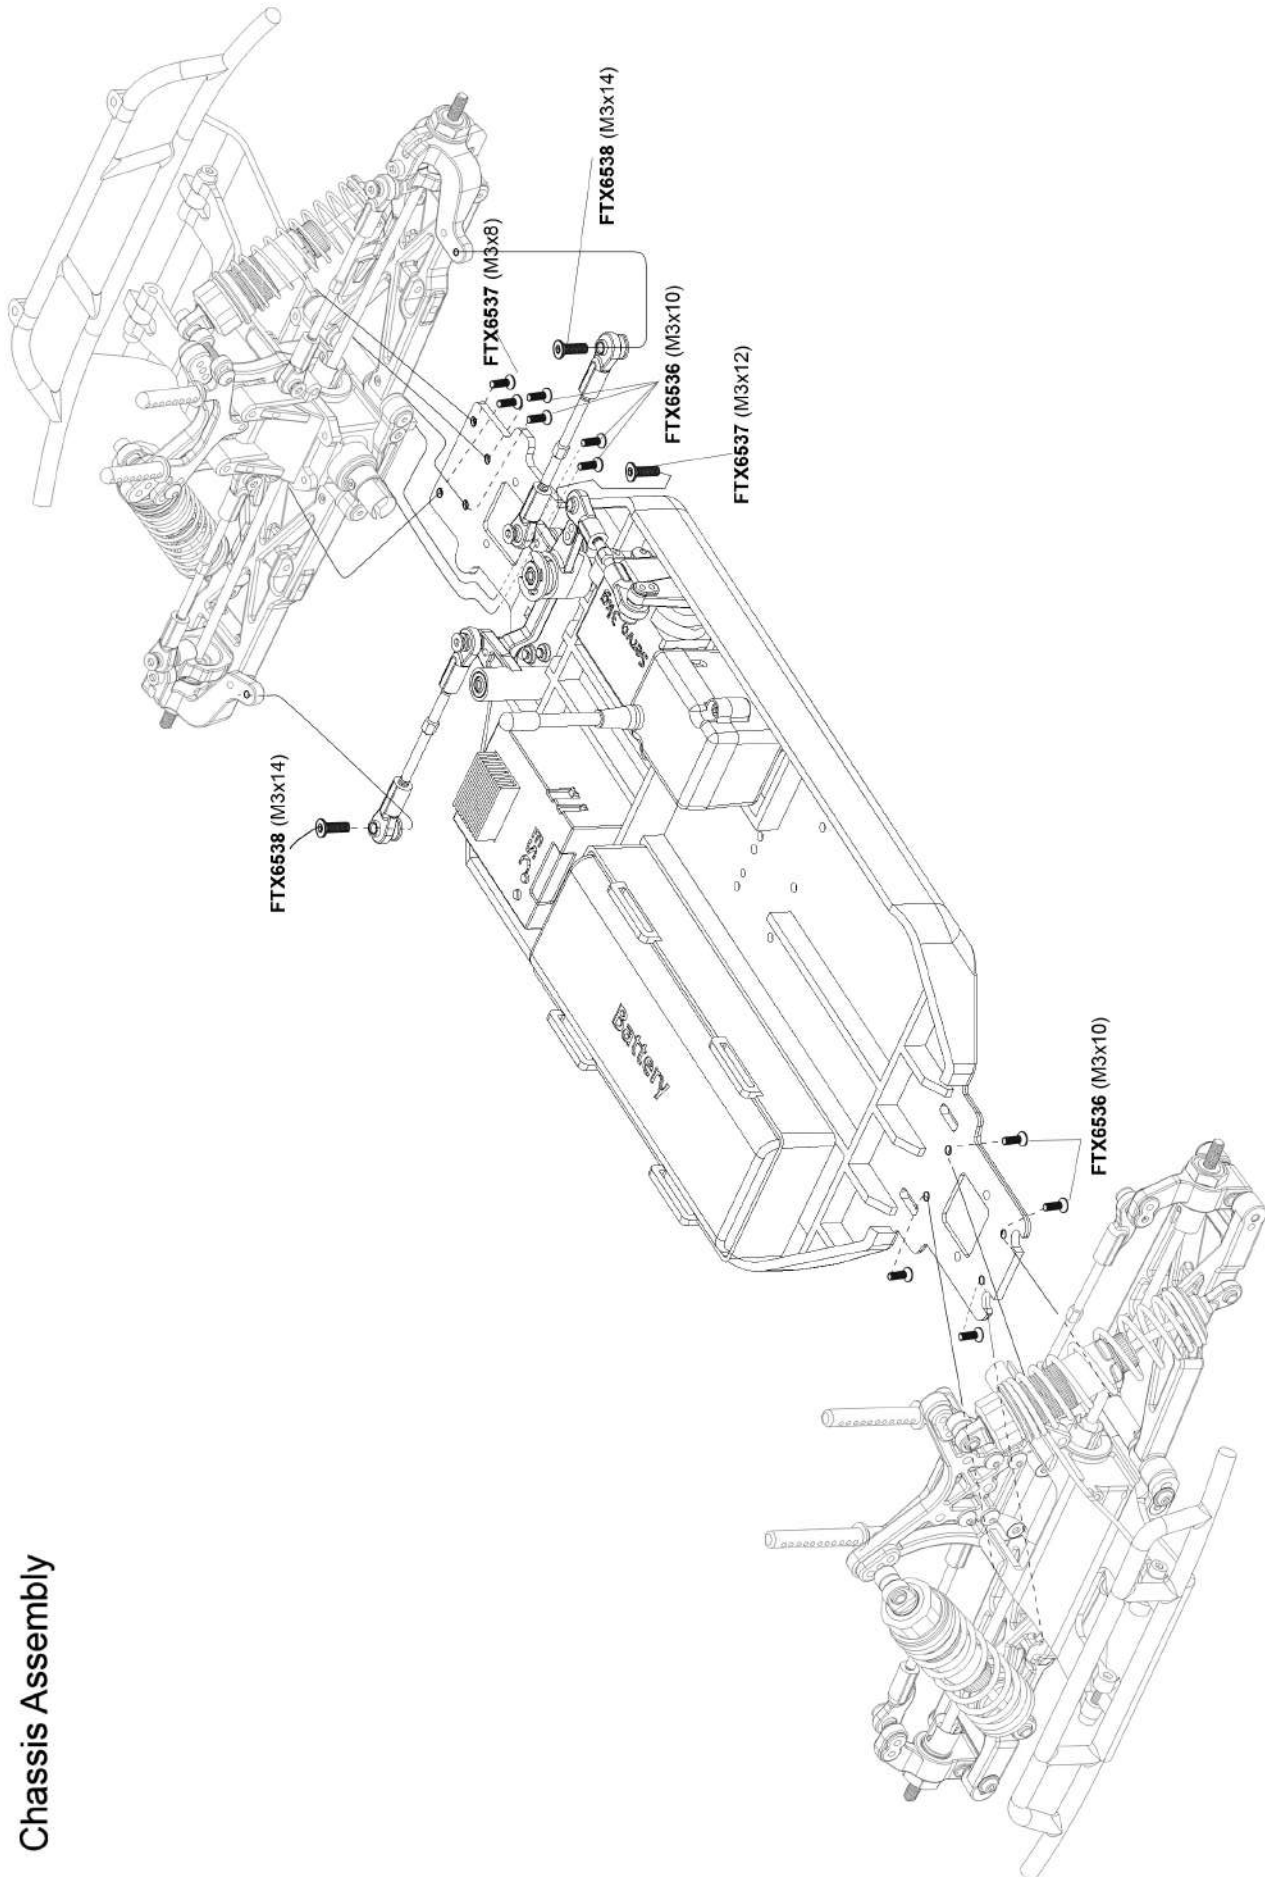

Chassis Assembly