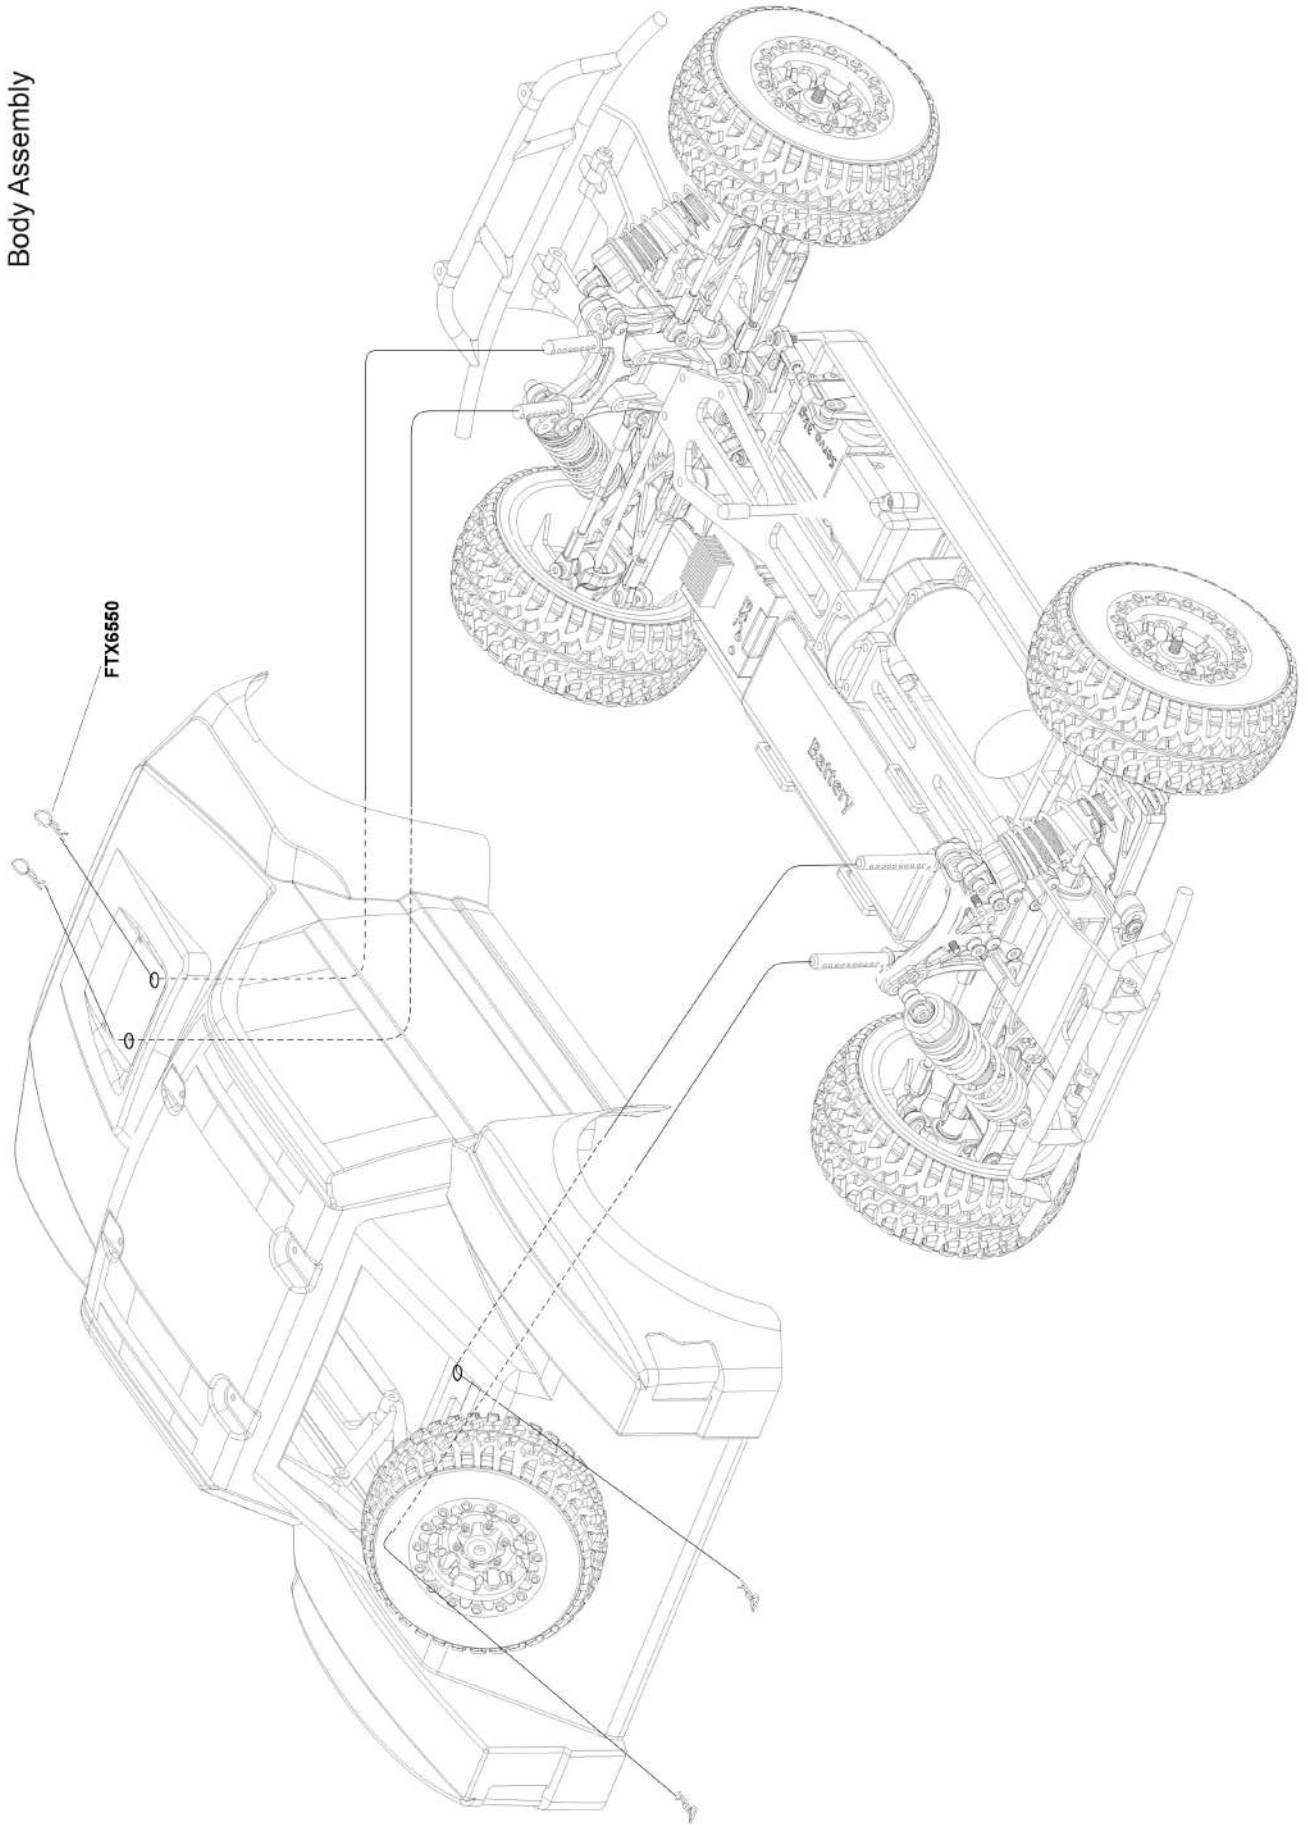

EXPLODED PARTS DIAGRAM

Front Shocks(Bag A)

Rear Shocks(Bag B)

Front/Rear Differential(Bag C)

EXPLODED PARTS DIAGRAM

Linkages(Bag D)

Servo Saver(Bag E)

Assemble steering arms.

Body Assembly

Body & Roll Cage

Tyres Assembly (Bag M)

SPARE PARTS LISTING

<p>FTX6972</p> <p>Chassis Plate 1pc</p> 	<p>FTX6973</p> <p>Motor mount B 1pc</p> 	<p>FTX6974</p> <p>Motor mount S 1pc</p> 	<p>FTX6975</p> <p>Main gear 43T 1pc</p> 
<p>FTX6976</p> <p>Central transmission complete 1set</p> 	<p>FTX6977</p> <p>Central transmission mount 1pc</p> 	<p>FTX6978</p> <p>Cover for Central transmission 1pc</p> 	<p>FTX6979</p> <p>Upper plate R. 1pc</p> 
<p>FTX6980</p> <p>Upper plate F. 1pc</p> 	<p>FTX6981</p> <p>Central drive shaft F. 1pc</p> 	<p>FTX6982</p> <p>Central drive shaft R. 1pc</p> 	<p>FTX6983</p> <p>Upper plate hi-lighted pad 2pcs</p> 
<p>FTX6984</p> <p>Upper Plate Spacer 2pcs</p> 	<p>FTX6985</p> <p>Pinion Gear 1pc</p> 	<p>FTX6597</p> <p>Wheel Hub 4pcs</p> 	<p>FTX6956</p> <p>Rear Suspension Arms w/screws</p> 
<p>FTX6966</p> <p>Rear Bumper fix plate w/screw</p> 	<p>FTX6967</p> <p>Flat Hex Screw M3x40 6pcs</p> 	<p>FTX6986</p> <p>Rear Bumper Fix Plate & Suspension Arm pin set</p> 	<p>FTX6988</p> <p>Pinion Gear 1pc</p> 
<p>FTX6987</p> <p>Alloy Front Suspension Holders 1 set</p> 	<p>FTX6970</p> <p>Alloy Rear Suspension Holders 1 set</p> 	<p>FTX6953</p> <p>Front Bumper Set 1 set</p> 	<p>FTX6954</p> <p>Rear Bumper Set 1 set</p> 