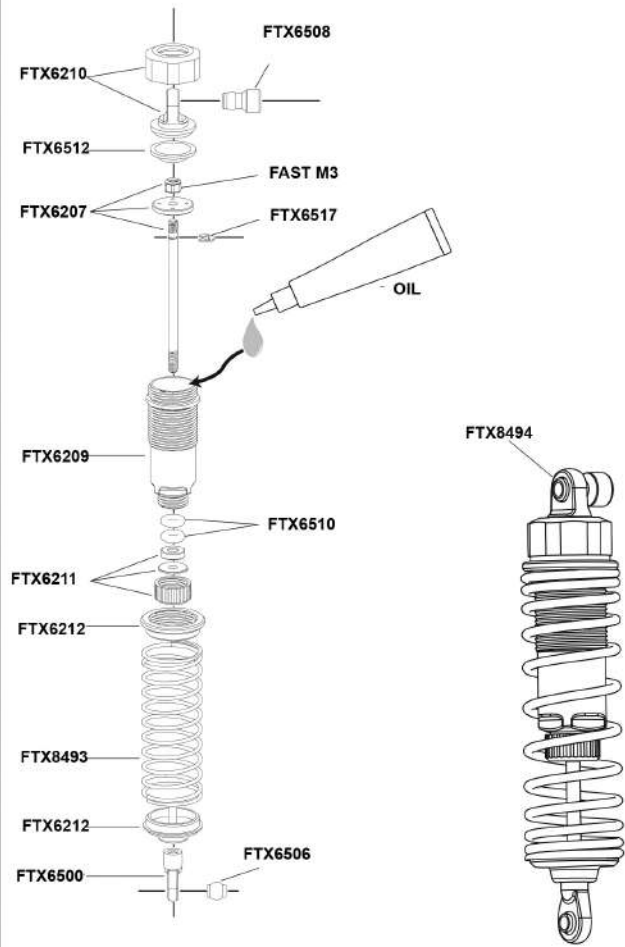

EXPLODED PARTS DIAGRAM

Front Shocks(Bag A)

Rear Shocks(Bag B)

Front/Rear Differential(Bag C)

EXPLODED PARTS DIAGRAM

Linkages(Bag D)

Servo Saver(Bag E)

Assemble steering arms.

Front Gear Box Assembly(Bag F)

Front Shock Tower(Bag F)

Front Assembly D(Bag G)

Assemble front susp arm sets to front diff.set.

Front Assembly E

Assemble front upper susp. arms.

Front Assembly F

Central Differential(Bag H)