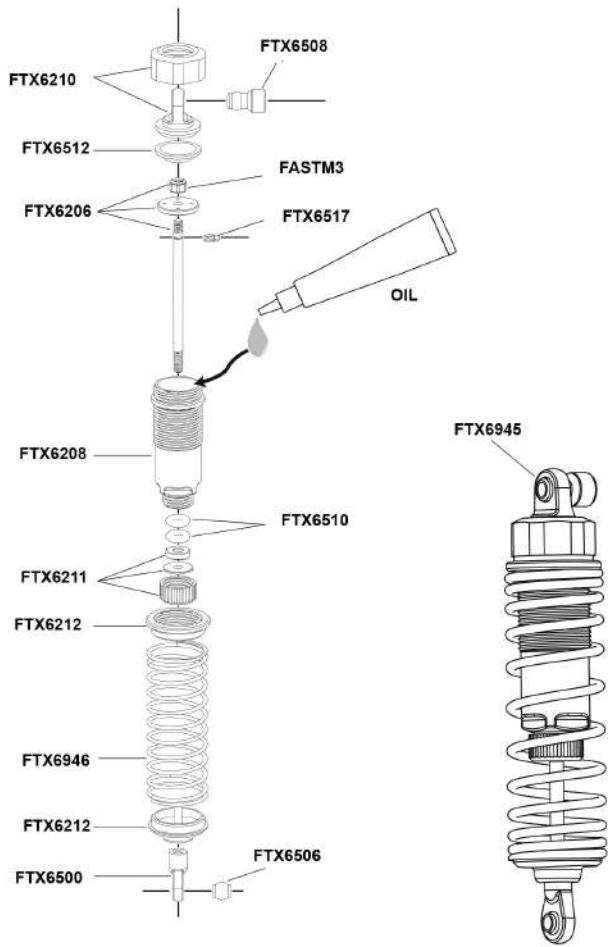

EXPLODED PARTS DIAGRAM

Front Shocks(Bag A)

Rear Shocks(Bag B)

Front/Rear Differential(Bag C)

EXPLODED PARTS DIAGRAM

Linkages(Bag D)

Servo Saver(Bag E)

Assemble steering arms.

Front Gear Box Assembly(Bag F)

Front Shock Tower(Bag F)

Front Assembly D(Bag G)

Assemble front susp arm sets to front diff.set.

Front Assembly E

Assemble front upper susp. arms.

Front Assembly F

Central Differential(Bag H)

Rear Assembly B(Bag J)

Rear Shock Tower Assembly

Bag J

From Bag I

Assemble rear hub carrier set with rear lower susp arm.

FTX6543 (M4x10)

From Bag I

Rear Assembly C