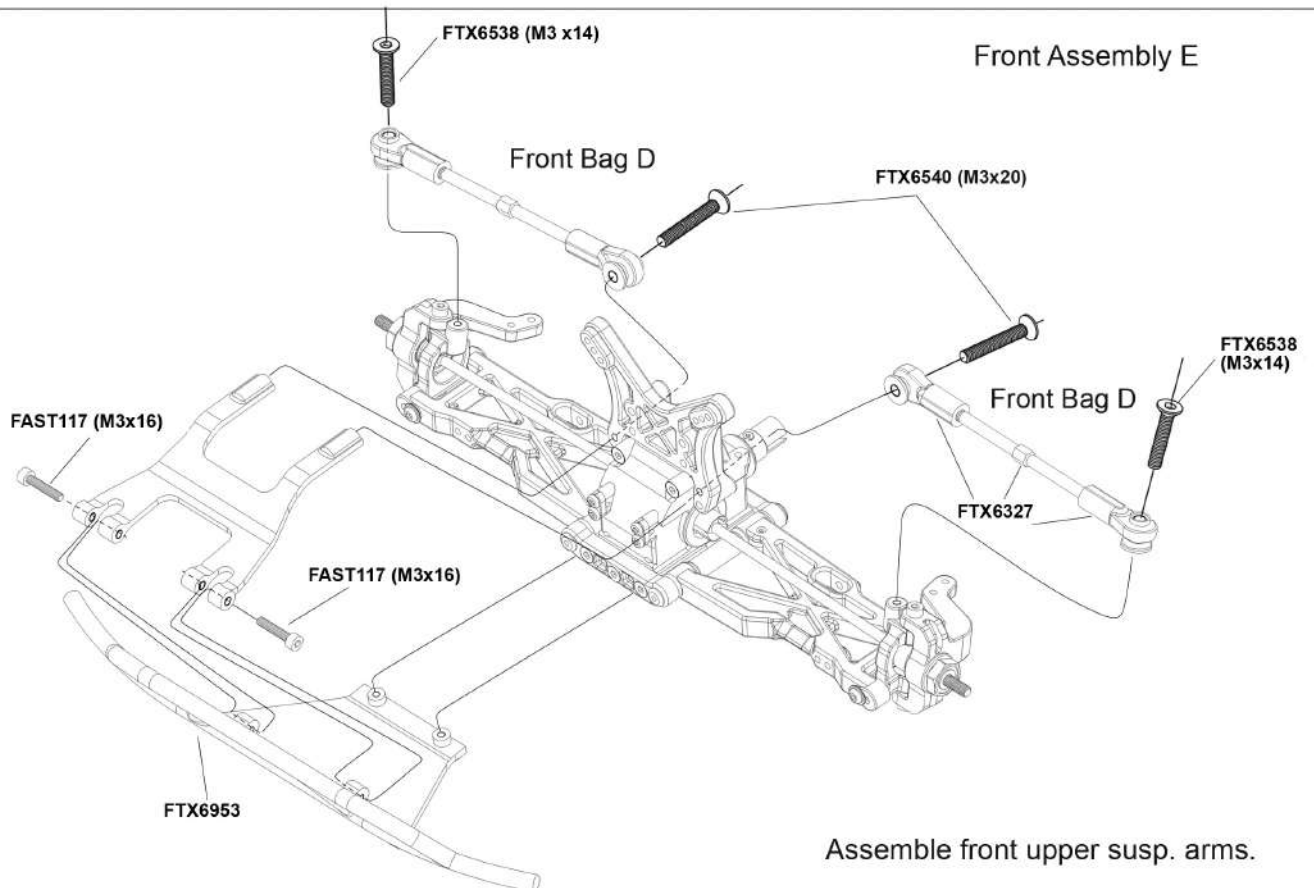

EXPLODED PARTS DIAGRAM

Front Shocks(Bag A)

Rear Shocks(Bag B)

Front/Rear Differential(Bag C)

EXPLODED PARTS DIAGRAM

Linkages(Bag D)

Servo Saver(Bag E)

Assemble steering arms.

Front Gear Box Assembly(Bag F)

Front Shock Tower(Bag F)

Front Assembly D(Bag G)

Assemble front susp arm sets to front diff.set.

Front Assembly E

Assemble front upper susp. arms.

Front Assembly F

Central Differential(Bag H)

Rear Assembly B(Bag J)

Rear Shock Tower Assembly

Bag J

From Bag I

Assemble rear hub carrier set with rear lower susp arm.

FTX6543 (M4x10)

From Bag I

Rear Assembly C