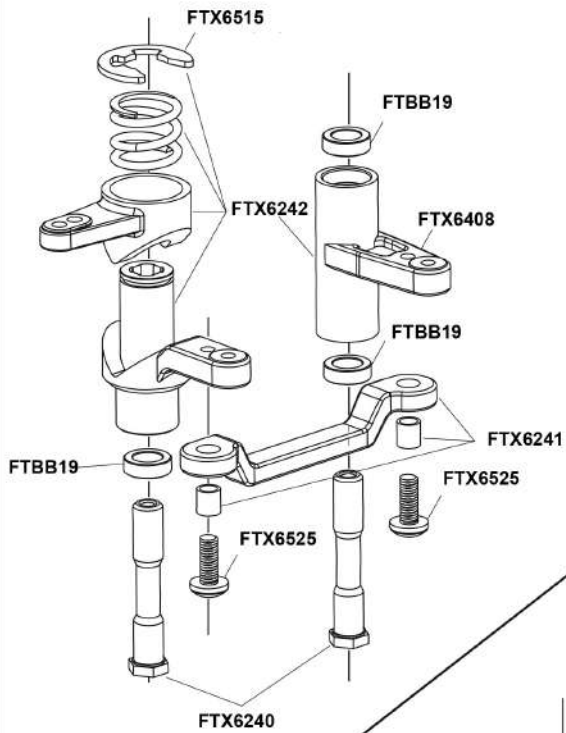

EXPLODED PARTS DIAGRAM

Front Shocks(Bag A)

Rear Shocks(Bag B)

Front/Rear Differential(Bag C)

EXPLODED PARTS DIAGRAM

Linkages(Bag D)

Servo Saver(Bag E)

Assemble steering arms.

Front Gear Box Assembly(Bag F)

Front Shock Tower(Bag F)

Front Assembly D(Bag G)

Assemble front susp arm sets to front diff.set.

Front Assembly E

Assemble front upper susp. arms.

Front Assembly F

Central Differential(Bag H)

Rear Assembly B(Bag J)

Rear Shock Tower Assembly

Bag J

From Bag I

Assemble rear hub carrier set with rear lower susp arm.

FTX6543 (M4x10)

From Bag I

Rear Assembly C