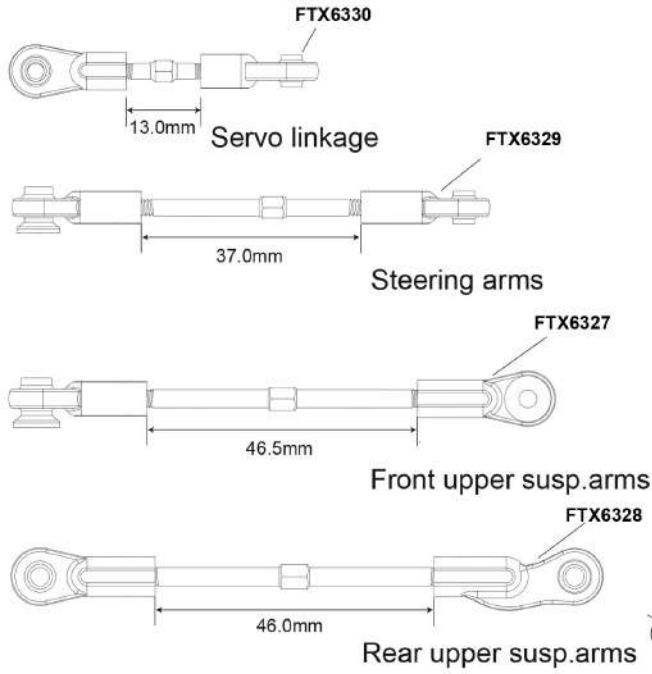

EXPLODED PARTS DIAGRAM

Front Shocks(Bag A)

Rear Shocks(Bag B)

Front/Rear Differential(Bag C)

EXPLODED PARTS DIAGRAM

Linkages(Bag D)

Servo Saver(Bag E)

Assemble steering arms.

Front Gear Box Assembly(Bag F)

Front Shock Tower(Bag F)

Front Assembly D(Bag G)

Assemble front susp arm sets to front diff.set.

Front Assembly E

Assemble front upper susp. arms.

Front Assembly F

Central Differential(Bag H)

Rear Assembly B(Bag J)

Rear Shock Tower Assembly

Bag J

From Bag I

Assemble rear hub carrier set with rear lower susp arm.

FTX6543 (M4x10)

From Bag I

Rear Assembly C