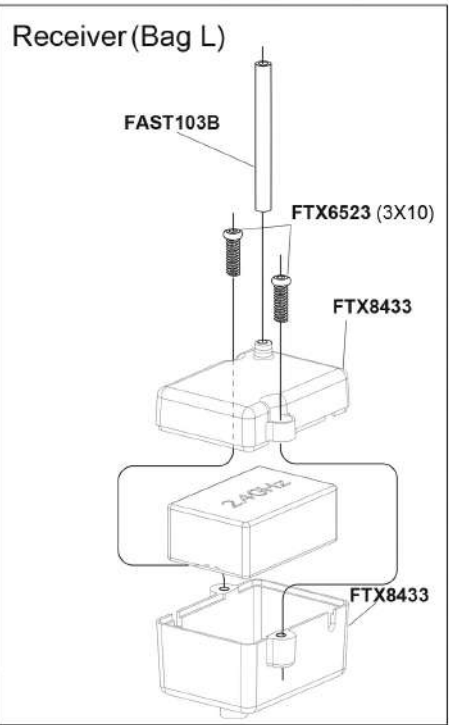

Rear Assembly D(Bag J)

Rear Assembly E(Bag J)

Rear Assembly F

Assemble rear shocks

Chassis A(Bag L)

Chassis B (Bag L)

Chassis Assembly

Upper Plate(Bag L)

Body Assembly

Body & Roll Cage

Tyres Assembly (Bag M)

SPARE PARTS LISTING

<p>FTX6972</p> <p>Chassis Plate 1pc</p> 	<p>FTX6973</p> <p>Motor mount B 1pc</p> 	<p>FTX6974</p> <p>Motor mount S 1pc</p> 	<p>FTX6975</p> <p>Main gear 43T 1pc</p> 
<p>FTX6976</p> <p>Central transmission complete 1set</p> 	<p>FTX6977</p> <p>Central transmission mount 1pc</p> 	<p>FTX6978</p> <p>Cover for Central transmission 1pc</p> 	<p>FTX6979</p> <p>Upper plate R. 1pc</p> 
<p>FTX6980</p> <p>Upper plate F. 1pc</p> 	<p>FTX6981</p> <p>Central drive shaft F. 1pc</p> 	<p>FTX6982</p> <p>Central drive shaft R. 1pc</p> 	<p>FTX6983</p> <p>Upper plate hi-lighted pad 2pcs</p> 
<p>FTX6984</p> <p>Upper Plate Spacer 2pcs</p> 	<p>FTX6985</p> <p>Pinion Gear 1pc</p> 	<p>FTX6597</p> <p>Wheel Hub 4pcs</p> 	<p>FTX6956</p> <p>Rear Suspension Arms w/screws</p> 
<p>FTX6966</p> <p>Rear Bumper fix plate w/screw</p> 	<p>FTX6967</p> <p>Flat Hex Screw M3x40 6pcs</p> 	<p>FTX6986</p> <p>Rear Bumper Fix Plate & Suspension Arm pin set</p> 	<p>FTX6988</p> <p>Pinion Gear 1pc</p> 
<p>FTX6987</p> <p>Alloy Front Suspension Holders 1 set</p> 	<p>FTX6970</p> <p>Alloy Rear Suspension Holders 1 set</p> 	<p>FTX6953</p> <p>Front Bumper Set 1 set</p> 	<p>FTX6954</p> <p>Rear Bumper Set 1 set</p> 