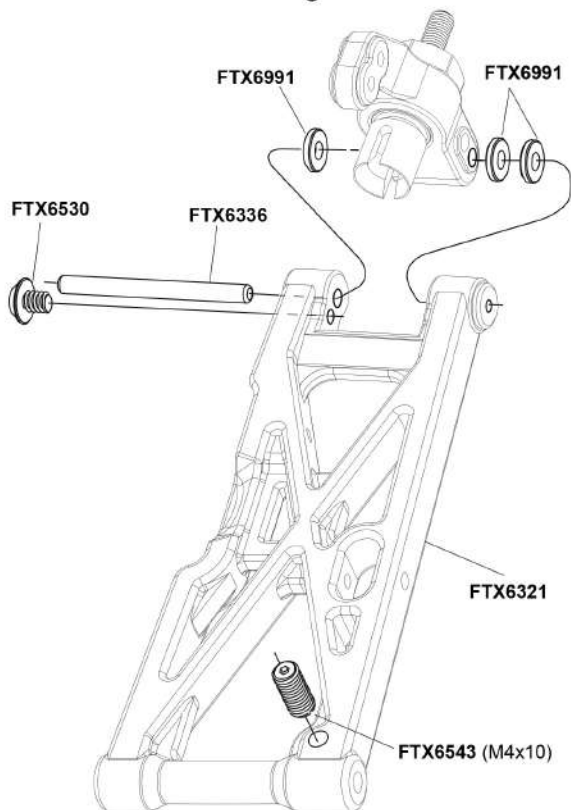

EXPLODED PARTS DIAGRAM

Front Shocks(Bag A)

Rear Shocks(Bag B)

Front/Rear Differential(Bag C)

EXPLODED PARTS DIAGRAM

Linkages(Bag D)

Servo Saver(Bag E)

Assemble steering arms.

Front Gear Box Assembly(Bag F)

Front Shock Tower(Bag F)

Front Assembly D(Bag G)

Assemble front susp arm sets to front diff.set.

Front Assembly E

Assemble front upper susp. arms.

Front Assembly F

Central Differential(Bag H)

Rear Assembly B(Bag J)

Rear Shock Tower Assembly

Bag J

From Bag I

Assemble rear hub carrier set with rear lower susp arm.

FTX6543 (M4x10)

From Bag I

Rear Assembly C

Body Assembly

Body & Roll Cage

Tyres Assembly (Bag M)

SPARE PARTS LISTING

<p>FTX6972</p> <p>Chassis Plate 1pc</p> 	<p>FTX6973</p> <p>Motor mount B 1pc</p> 	<p>FTX6974</p> <p>Motor mount S 1pc</p> 	<p>FTX6975</p> <p>Main gear 43T 1pc</p> 
<p>FTX6976</p> <p>Central transmission complete 1set</p> 	<p>FTX6977</p> <p>Central transmission mount 1pc</p> 	<p>FTX6978</p> <p>Cover for Central transmission 1pc</p> 	<p>FTX6979</p> <p>Upper plate R. 1pc</p> 
<p>FTX6980</p> <p>Upper plate F. 1pc</p> 	<p>FTX6981</p> <p>Central drive shaft F. 1pc</p> 	<p>FTX6982</p> <p>Central drive shaft R. 1pc</p> 	<p>FTX6983</p> <p>Upper plate hi-lighted pad 2pcs</p> 
<p>FTX6984</p> <p>Upper Plate Spacer 2pcs</p> 	<p>FTX6985</p> <p>Pinion Gear 1pc</p> 	<p>FTX6597</p> <p>Wheel Hub 4pcs</p> 	<p>FTX6956</p> <p>Rear Suspension Arms w/screws</p> 
<p>FTX6966</p> <p>Rear Bumper fix plate w/screw</p> 	<p>FTX6967</p> <p>Flat Hex Screw M3x40 6pcs</p> 	<p>FTX6986</p> <p>Rear Bumper Fix Plate & Suspension Arm pin set</p> 	<p>FTX6988</p> <p>Pinion Gear 1pc</p> 
<p>FTX6987</p> <p>Alloy Front Suspension Holders 1 set</p> 	<p>FTX6970</p> <p>Alloy Rear Suspension Holders 1 set</p> 	<p>FTX6953</p> <p>Front Bumper Set 1 set</p> 	<p>FTX6954</p> <p>Rear Bumper Set 1 set</p> 