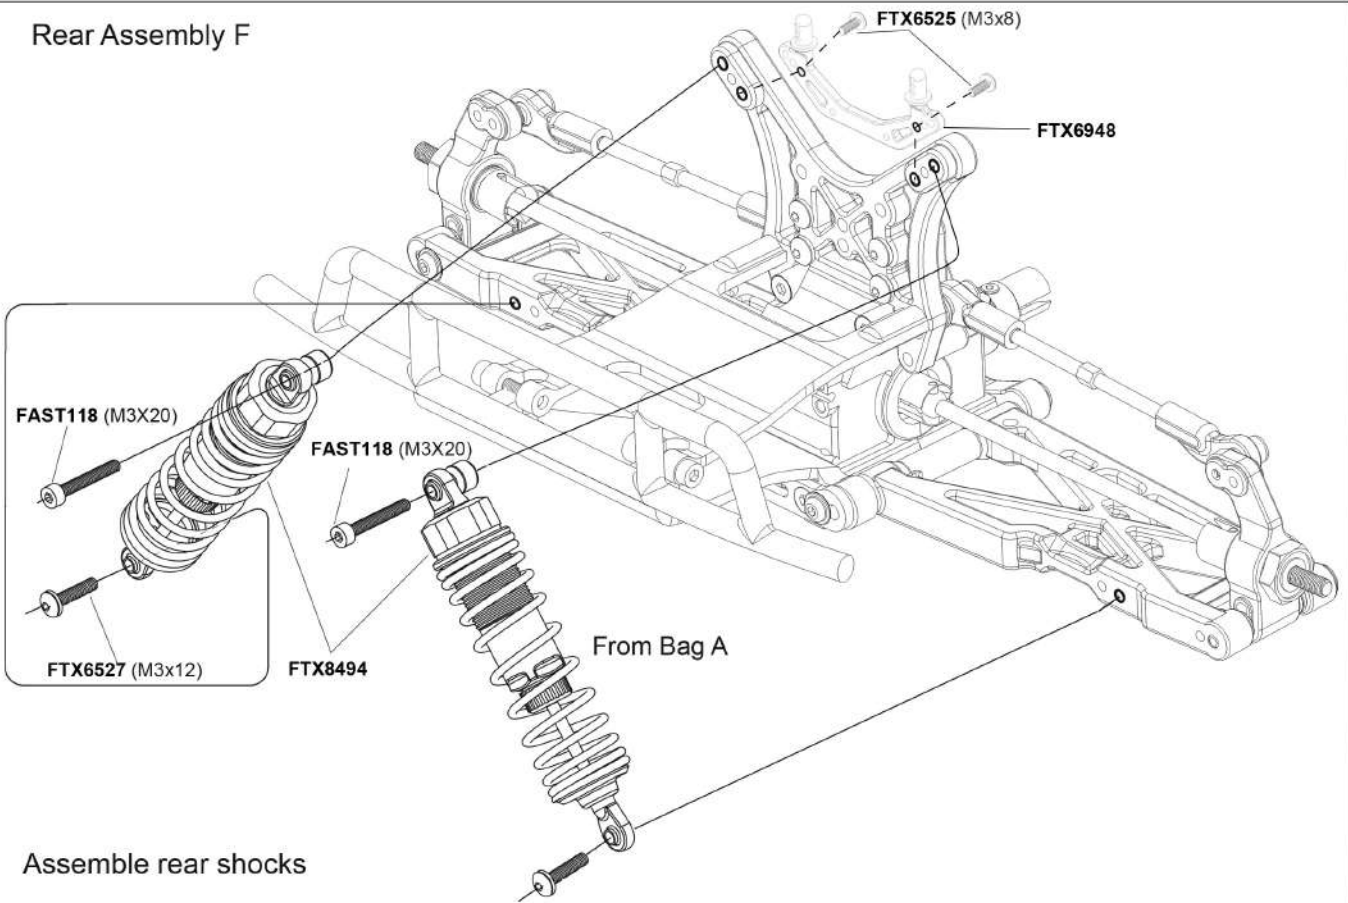

Rear Assembly F