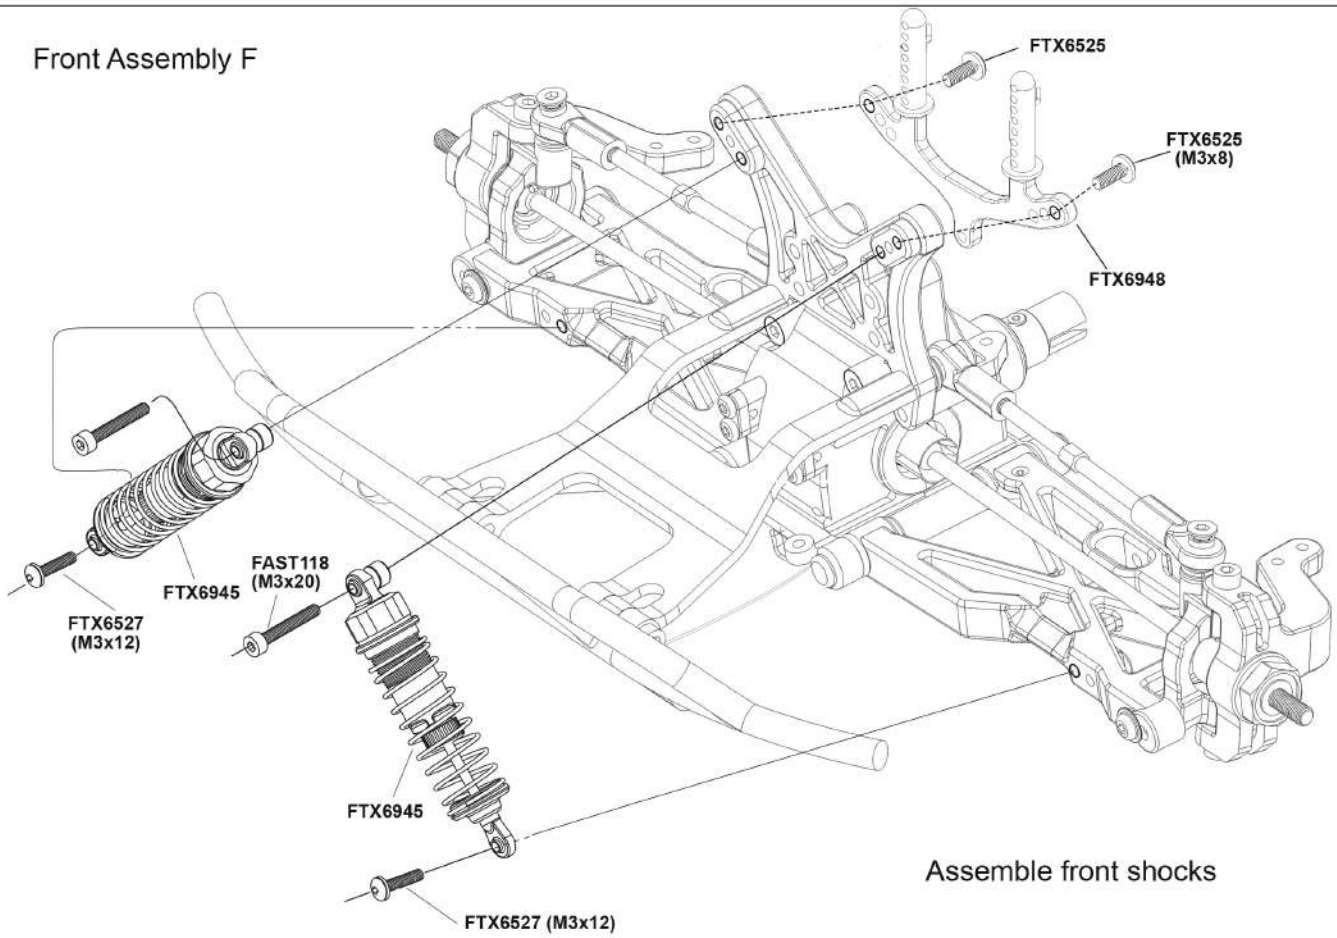

EXPLODED PARTS DIAGRAM

Front Shocks(Bag A)

Rear Shocks(Bag B)

Front/Rear Differential(Bag C)

EXPLODED PARTS DIAGRAM

Linkages(Bag D)

Servo Saver(Bag E)

Assemble steering arms.

Front Gear Box Assembly(Bag F)

Front Shock Tower(Bag F)

Front Assembly D(Bag G)

Assemble front susp arm sets to front diff.set.

Front Assembly E

Assemble front upper susp. arms.

Front Assembly F

Central Differential(Bag H)

Rear Assembly B(Bag J)

Rear Shock Tower Assembly

Bag J

From Bag I

Assemble rear hub carrier set with rear lower susp arm.

FTX6543 (M4x10)

From Bag I

Rear Assembly C