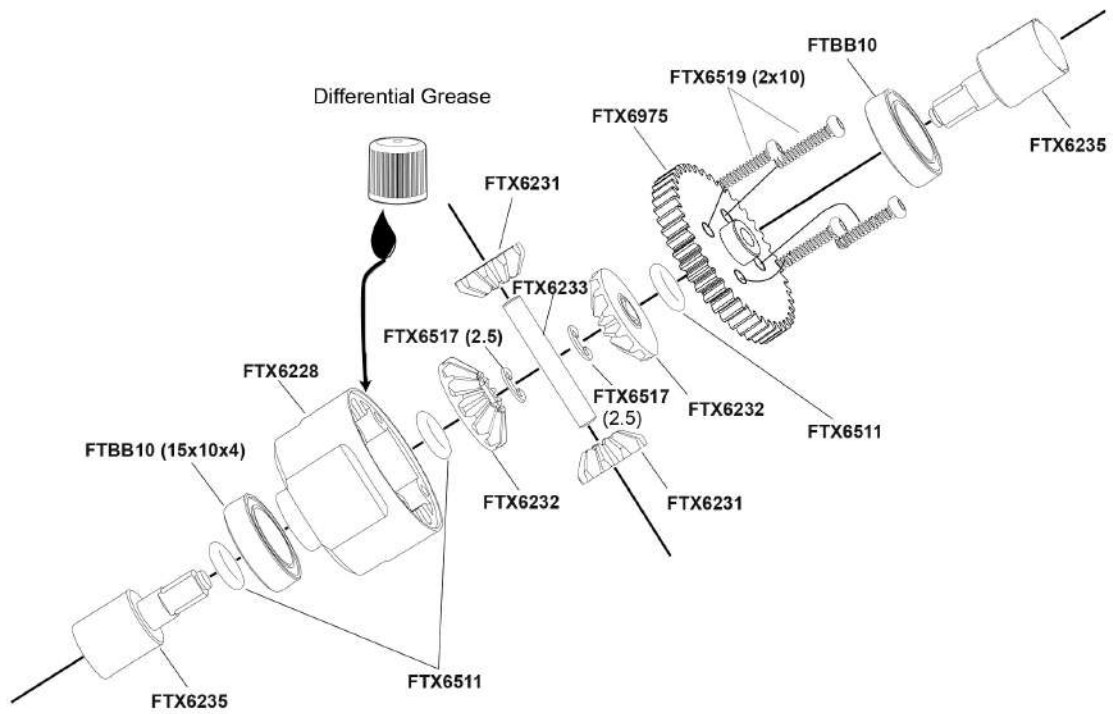

EXPLODED PARTS DIAGRAM

Front Shocks(Bag A)

Rear Shocks(Bag B)

Front/Rear Differential(Bag C)

EXPLODED PARTS DIAGRAM

Linkages(Bag D)

Servo Saver(Bag E)

Assemble steering arms.

Front Gear Box Assembly(Bag F)

Front Shock Tower(Bag F)

Front Assembly D(Bag G)

Assemble front susp arm sets to front diff.set.

Front Assembly E

Assemble front upper susp. arms.

Front Assembly F

Central Differential(Bag H)

Rear Assembly B(Bag J)

Rear Shock Tower Assembly

Bag J

From Bag I

Assemble rear hub carrier set with rear lower susp arm.

FTX6543 (M4x10)

From Bag I

Rear Assembly C