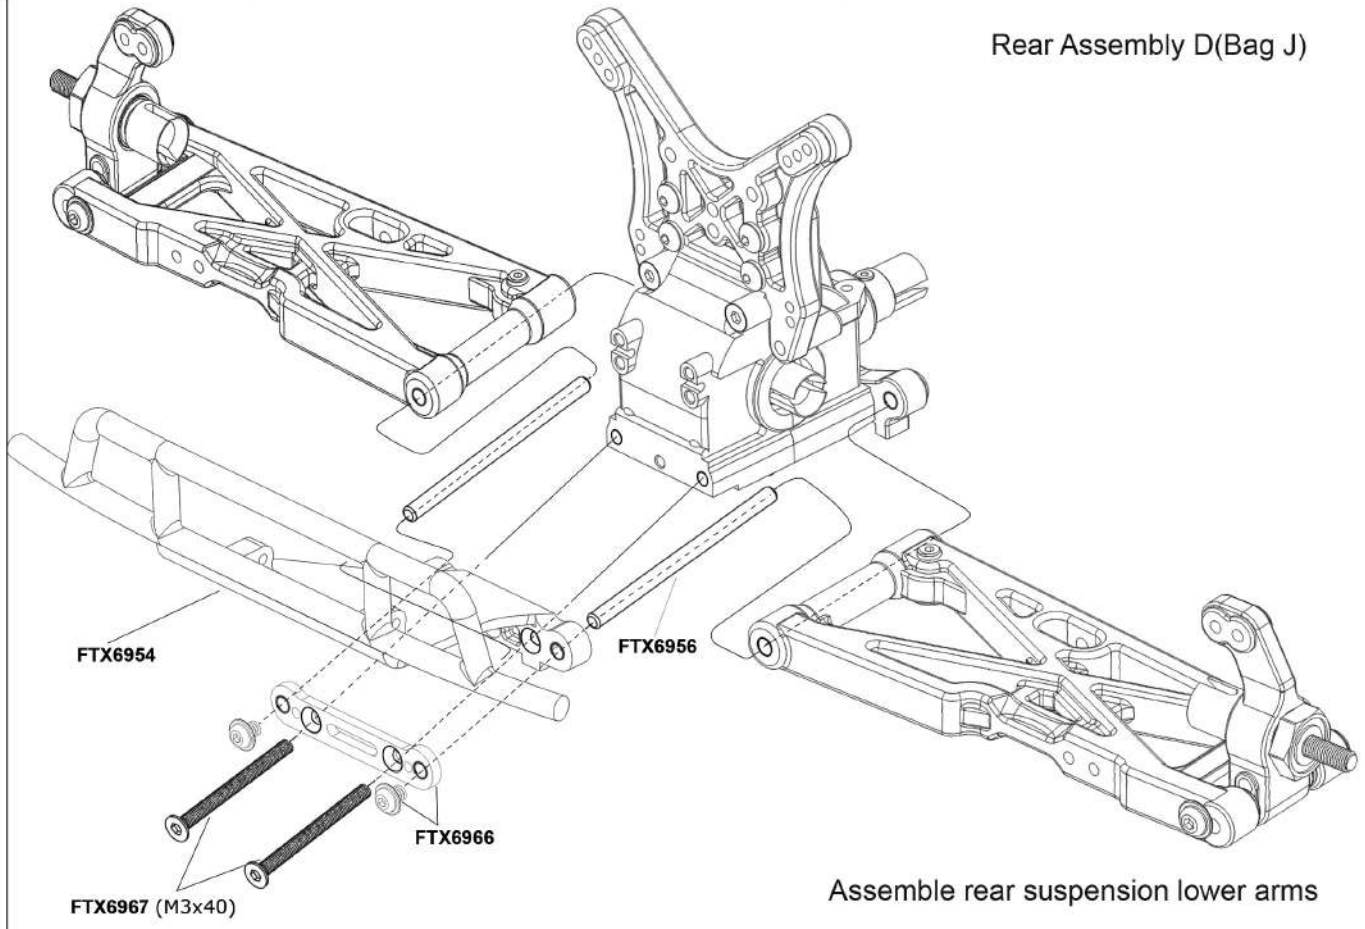

Rear Assembly D(Bag J)