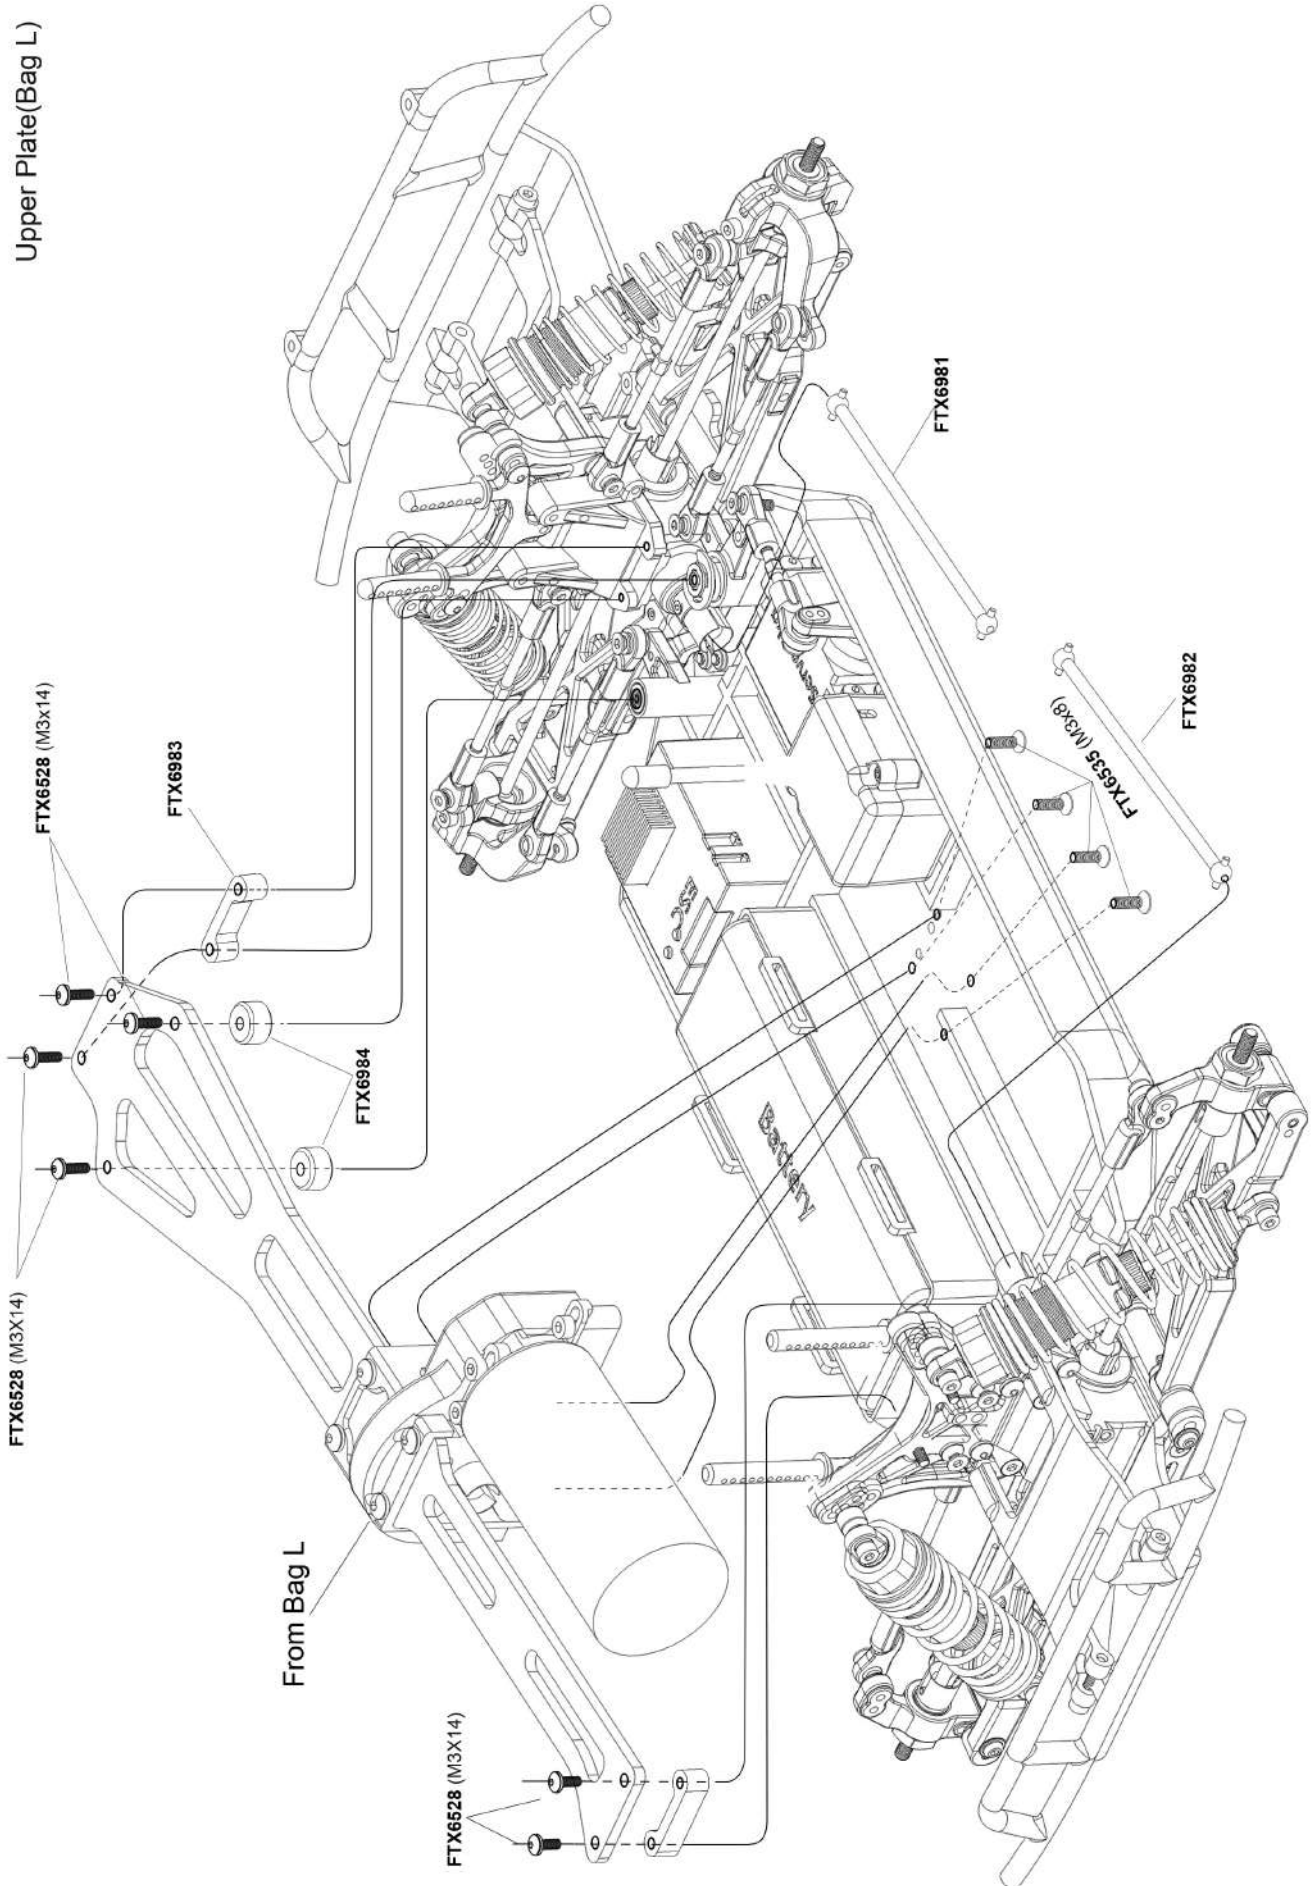

EXPLODED PARTS DIAGRAM

Front Shocks(Bag A)

Rear Shocks(Bag B)

Front/Rear Differential(Bag C)

EXPLODED PARTS DIAGRAM

Linkages(Bag D)

Servo Saver(Bag E)

Assemble steering arms.

Body Assembly

Body & Roll Cage

Tyres Assembly (Bag M)

SPARE PARTS LISTING

<p>FTX6972</p> <p>Chassis Plate 1pc</p> 	<p>FTX6973</p> <p>Motor mount B 1pc</p> 	<p>FTX6974</p> <p>Motor mount S 1pc</p> 	<p>FTX6975</p> <p>Main gear 43T 1pc</p> 
<p>FTX6976</p> <p>Central transmission complete 1set</p> 	<p>FTX6977</p> <p>Central transmission mount 1pc</p> 	<p>FTX6978</p> <p>Cover for Central transmission 1pc</p> 	<p>FTX6979</p> <p>Upper plate R. 1pc</p> 
<p>FTX6980</p> <p>Upper plate F. 1pc</p> 	<p>FTX6981</p> <p>Central drive shaft F. 1pc</p> 	<p>FTX6982</p> <p>Central drive shaft R. 1pc</p> 	<p>FTX6983</p> <p>Upper plate hi-lighted pad 2pcs</p> 
<p>FTX6984</p> <p>Upper Plate Spacer 2pcs</p> 	<p>FTX6985</p> <p>Pinion Gear 1pc</p> 	<p>FTX6597</p> <p>Wheel Hub 4pcs</p> 	<p>FTX6956</p> <p>Rear Suspension Arms w/screws</p> 
<p>FTX6966</p> <p>Rear Bumper fix plate w/screw</p> 	<p>FTX6967</p> <p>Flat Hex Screw M3x40 6pcs</p> 	<p>FTX6986</p> <p>Rear Bumper Fix Plate & Suspension Arm pin set</p> 	<p>FTX6988</p> <p>Pinion Gear 1pc</p> 
<p>FTX6987</p> <p>Alloy Front Suspension Holders 1 set</p> 	<p>FTX6970</p> <p>Alloy Rear Suspension Holders 1 set</p> 	<p>FTX6953</p> <p>Front Bumper Set 1 set</p> 	<p>FTX6954</p> <p>Rear Bumper Set 1 set</p> 