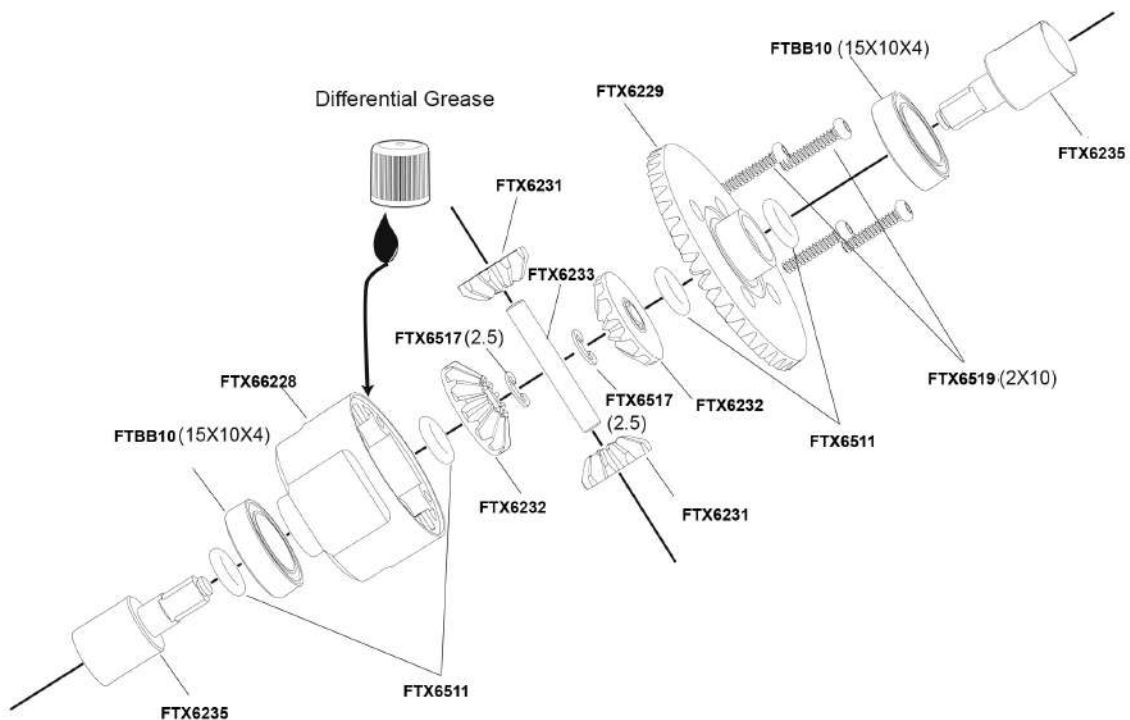

EXPLODED PARTS DIAGRAM

Front Shocks(Bag A)

Rear Shocks(Bag B)

Front/Rear Differential(Bag C)

EXPLODED PARTS DIAGRAM

Linkages(Bag D)

Servo Saver(Bag E)

Assemble steering arms.

Front Gear Box Assembly(Bag F)

Front Shock Tower(Bag F)

Front Assembly D(Bag G)

Assemble front susp arm sets to front diff.set.

Front Assembly E

Assemble front upper susp. arms.

Front Assembly F

Central Differential(Bag H)