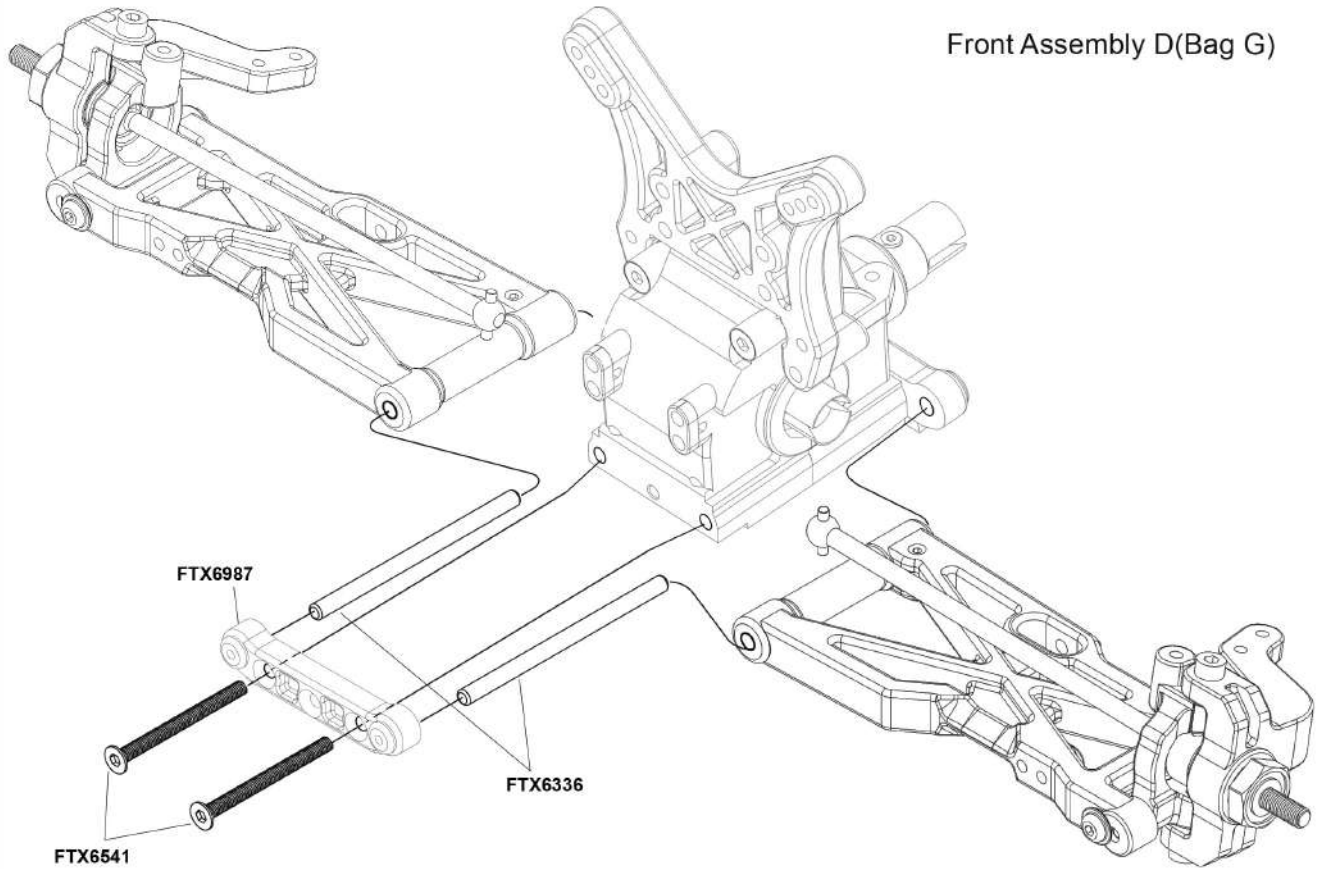

EXPLODED PARTS DIAGRAM

Front Shocks(Bag A)

Rear Shocks(Bag B)

Front/Rear Differential(Bag C)

EXPLODED PARTS DIAGRAM

Linkages(Bag D)

Servo Saver(Bag E)

Assemble steering arms.

Front Gear Box Assembly(Bag F)

Front Shock Tower(Bag F)

Front Assembly D(Bag G)

Assemble front susp arm sets to front diff.set.

Front Assembly E

Assemble front upper susp. arms.

Front Assembly F

Central Differential(Bag H)

Rear Assembly B(Bag J)

Rear Shock Tower Assembly

Bag J

From Bag I

Assemble rear hub carrier set with rear lower susp arm.

FTX6543 (M4x10)

From Bag I

Rear Assembly C