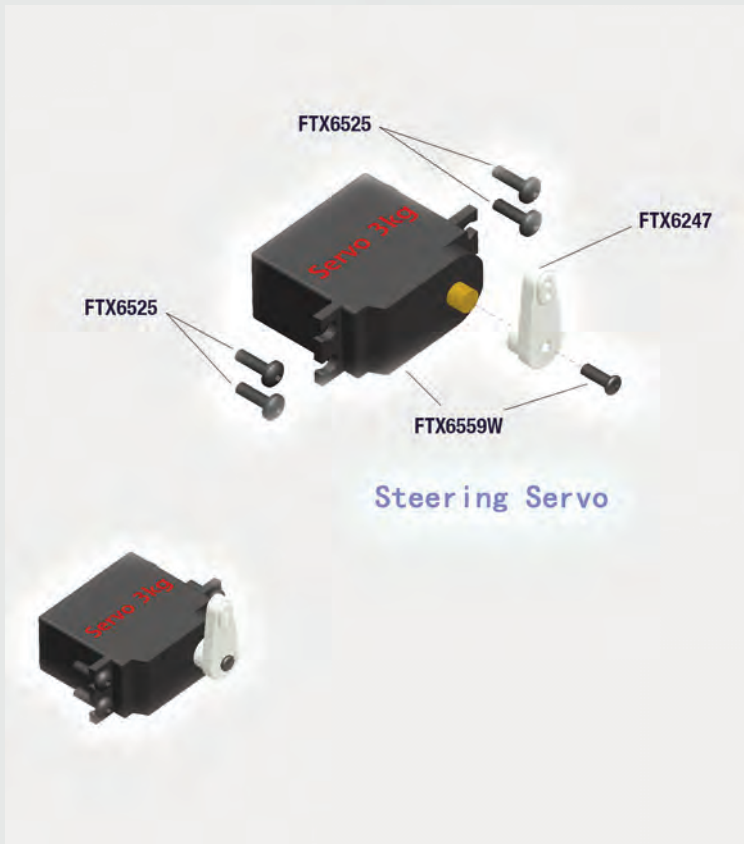

### Rear Assembly

### Steering Assembly

### FRONT & REAR SHOCK ASSEMBLY

B O M

TYPE	ICON	SPEC	QTY
Round Head Self Tapping Hex Screw		2x10	4
Button Head Hex Screw		M3x8	2
		M3x10	2
		M3x12	3
Cap Head Hex Screw		M3x8	4
		M3x20	2
Flat Head Hex		M3x8	2
		M3x10	10
		M3x12	3
		M3x14	4
		M3x18	2
		M3x36	2
Set Screw		M4x4	1
Ring Self Tapping Screw		M4x10	2
		3x4	2
Washer		a6#a3, 1#0.2	2
Nylon Lock Nut		M3	2
E clip		a2.5	5
O'Ring		a6_02#a4_02#a1_05 a6#a2#a2.5 a15_6#a12_6#a1.5	4 4 2
Ball Bearing		a15#a10#4 a10#a5#4	2 6

B O M

TYPE	ICON	SPEC	QTY
Round Head Self Tapping Hex Screw		2x10	4
Button Head Hex Screw		M3x8	6
		M3x10	6
		M3x12	2
Cap Head Hex Screw		M3x18	2
		M3x25	1
Flat Head Hex		M3x10	4
		M3x12	3
		M3x14	4
		M3x18	2
		M3x36	2
		M4x4	1
Set Screw		M4x10	2
Ring Self Tapping Screw		3x4	2
Washer		a6#a3, 1#0.2	2
Nylon Lock Nut		M3	3
E clip		a2.5	5
O'Ring		a6_02#a4_02#a1_05 a6#a2#a2.5 a15_6#a12_6#a1.5	4 4 2
Ball Bearing		a15#a10#4 a10#a5#4	2 6