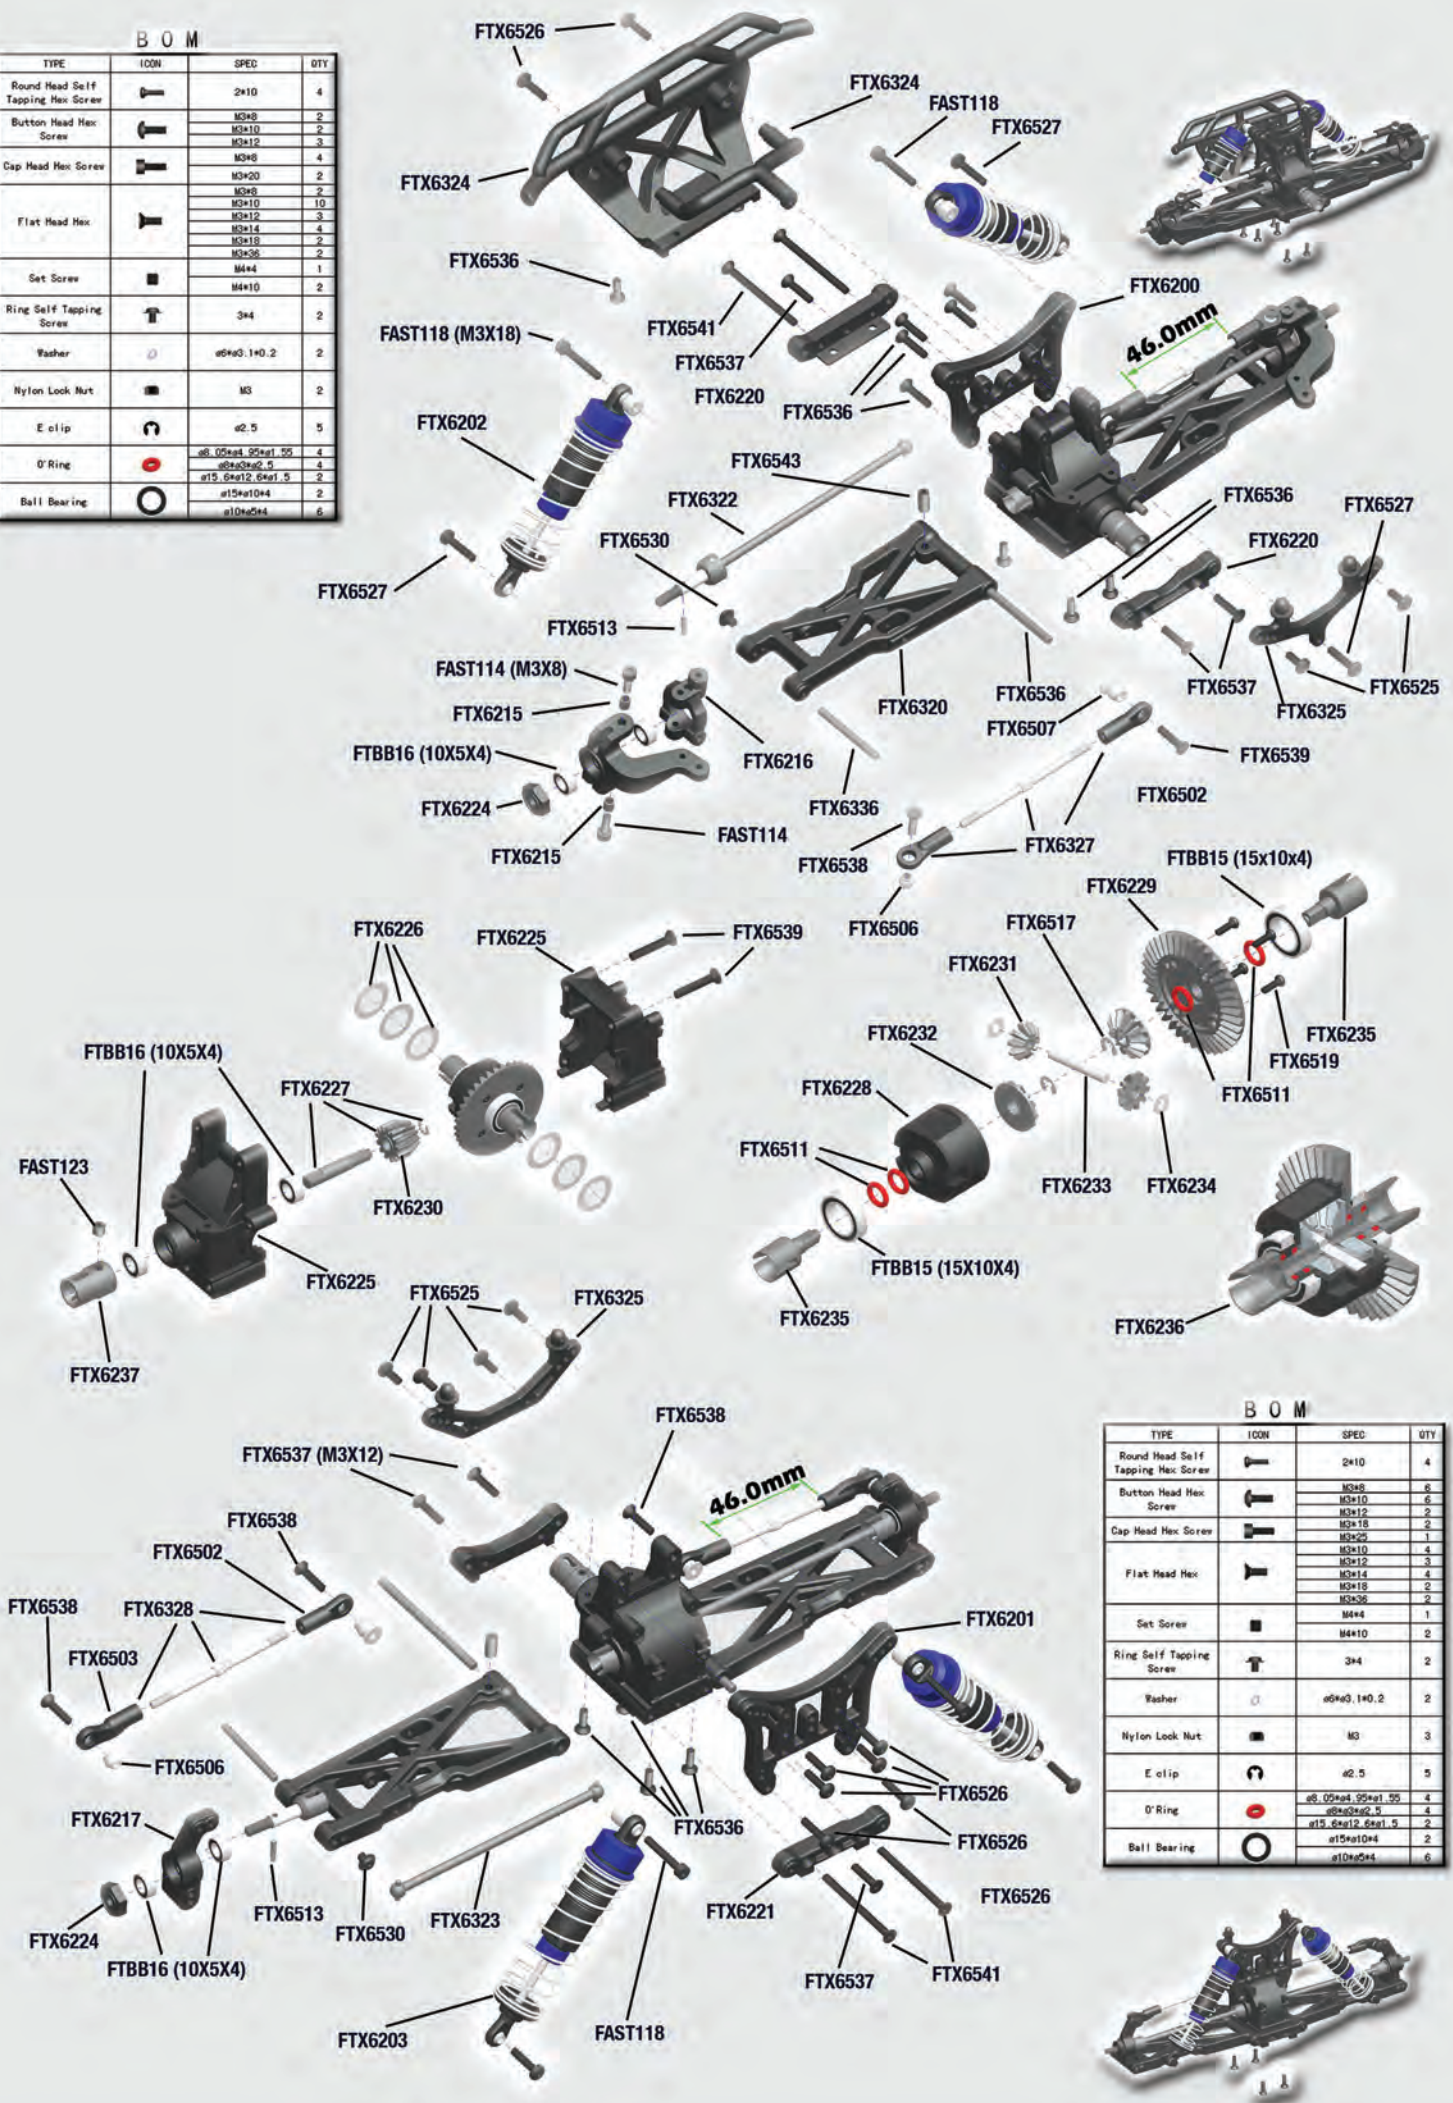

### Steering Assembly

### Motor Assembly

### FRONT & REAR SHOCK ASSEMBLY

B O M

TYPE	ICON	SPEC	QTY
Round Head Self Tapping Hex Screw		2x10	4
Button Head Hex Screw		M3x8	2
		M3x10	2
		M3x12	3
Cap Head Hex Screw		M3x8	4
		M3x20	2
Flat Head Hex		M3x8	2
		M3x10	10
		M3x12	3
		M3x14	4
		M3x18	2
		M3x36	2
Set Screw		M4x4	1
Ring Self Tapping Screw		M4x10	2
		3x4	2
Washer		a6#a3, 1#0.2	2
Nylon Lock Nut		M3	2
E clip		a2.5	5
O'Ring		a6_02#a4_02#a1_05 a6#a2#a2.5 a15_6#a12_6#a1.5	4 4 2
Ball Bearing		a15#a10#4 a10#a5#4	2 6

B O M

TYPE	ICON	SPEC	QTY
Round Head Self Tapping Hex Screw		2x10	4
Button Head Hex Screw		M3x8	6
		M3x10	6
		M3x12	2
Cap Head Hex Screw		M3x18	2
		M3x25	1
Flat Head Hex		M3x10	4
		M3x12	3
		M3x14	4
		M3x18	2
		M3x36	2
		M4x4	1
Set Screw		M4x10	2
Ring Self Tapping Screw		3x4	2
Washer		a6#a3, 1#0.2	2
Nylon Lock Nut		M3	3
E clip		a2.5	5
O'Ring		a6_02#a4_02#a1_05 a6#a2#a2.5 a15_6#a12_6#a1.5	4 4 2
Ball Bearing		a15#a10#4 a10#a5#4	2 6