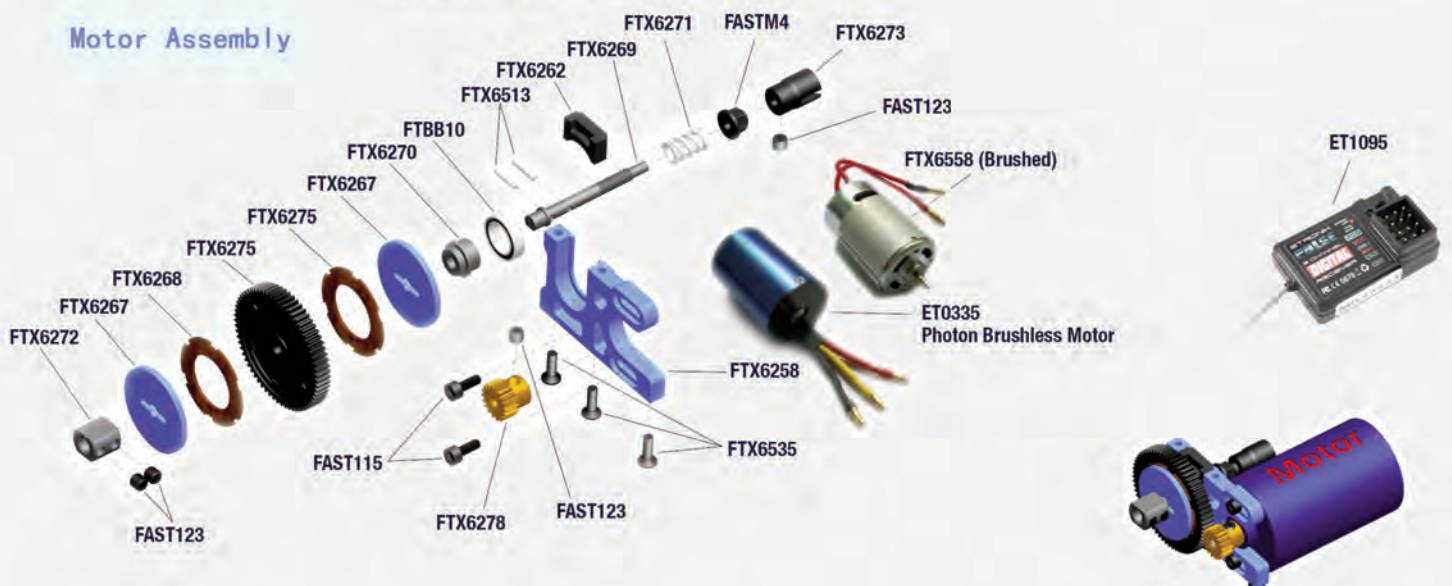

### Rear Assembly

### Steering Assembly

### Motor Assembly

### FRONT & REAR SHOCK ASSEMBLY

B O M

TYPE	ICON	SPEC	QTY
Round Head Self Tapping Hex Screw		2x10	4
Button Head Hex Screw		M3x8	2
		M3x10	2
		M3x12	3
Cap Head Hex Screw		M3x8	4
		M3x20	2
Flat Head Hex		M3x8	2
		M3x10	10
		M3x12	3
		M3x14	4
		M3x18	2
		M3x36	2
Set Screw		M4x4	1
Ring Self Tapping Screw		M4x10	2
		3x4	2
Washer		a6#a3, 1#0.2	2
Nylon Lock Nut		M3	2
E clip		a2.5	5
O'Ring		a6_02#a4_02#a1_05 a6#a2#a2.5 a15_6#a12_6#a1.5	4 4 2
Ball Bearing		a15#a10#4 a10#a5#4	2 6