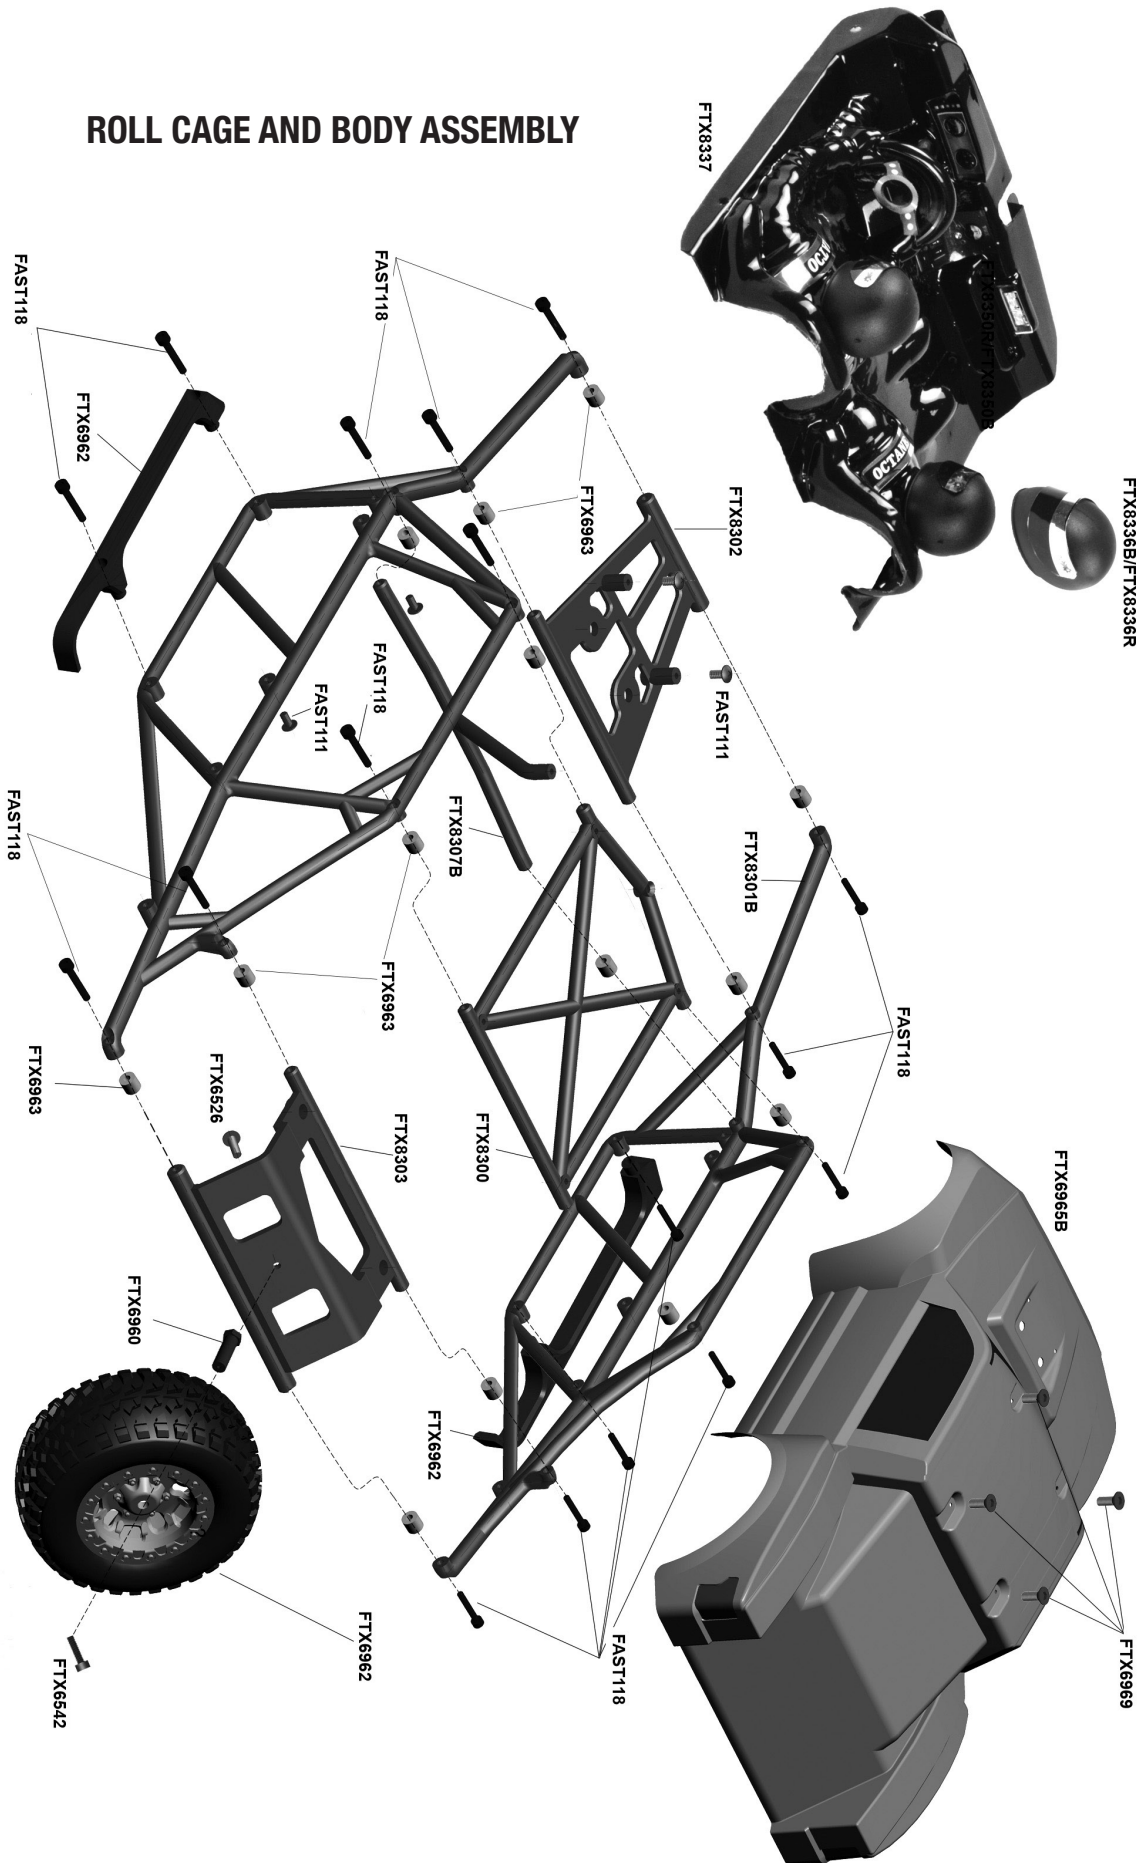

EXPLODED PARTS DIAGRAM

ROLL CAGE AND BODY ASSEMBLY

SPARE PARTS LISTING

<p>Front Bumper 1 pc FTX6953</p> 	<p>Front Shocks 2pc(AL) FTX6356</p> 	<p>Rear Shocks 2pc (A1) FTX8349</p> 	<p>Front Shock Spring 2pc FTX6204</p> 
<p>Rear Shock Spring 2pc FTX8312</p> 	<p>Front Shock Shaft & Piston Set 2sets FTX6206</p> 	<p>Rear Shock Shaft & Piston Set 2sets FTX8340</p> 	<p>Front Shock Body 2pc (AL) FTX8347</p> 
<p>Shock Lower holder & Adjust Ring 2sets FTX6212</p> 	<p>Rear Shock body 2pc (A1) FTX8341</p> 	<p>Shock Upper Cap 2sets FTX6210</p> 	<p>Shock Lower Caps 2sets FTX6211</p> 
<p>Front Lower Susp. Arm 2pc FTX6320B</p> 	<p>Steering Knuckle Arm 1set FTX6215</p> 	<p>Uprights 2pc FTX6216</p> 	<p>Front CVD 2pc FTX6322</p> 
<p>Front Susp. Holders 2pc FTX6220</p> 	<p>Front shock Tower FTX6200</p> 	<p>Gearbox Housing Set 2pcs FTX6225</p> 	<p>Diff 16T Gear Washer 6pcs FTX6226</p> 
<p>Diff. Drive Gear w/pin 2sets FTX6227</p> 	<p>Diff Gearbox Set 1set FTX6236</p> 	<p>Diff Case 2pcs FTX6228</p> 	<p>Diff Drive Spur Gear 2pcs FTX6229</p> 

SPARE PARTS LISTING

<p>Roll cage Top Frame FTX8300</p> 	<p>Roll cage side Frame 2pcs FTX8301B</p> 	<p>Roll cage Front 1pc FTX8302</p> 	<p>Roll cage rear plate 1pc FTX8303</p> 
<p>Rearlink holder FTX8304</p> 	<p>Rear Central CVD rear half FTX8305</p> 	<p>Spare wheel support FTX6960</p> 	<p>Roll cage window frame 1pc FTX8307B</p> 
<p>Rearaxle housing FTX8308</p> 	<p>Rear axle cover FTX8309</p> 	<p>Axle adaptor 2pcs FTX8310</p> 	<p>Rear holder for rear shock support rod 2pcs FTX8311</p> 
<p>Battery case FTX8339</p> 	<p>Rear link set 2pcs FTX8313B</p> 	<p>Upper plate FTX8314</p> 	<p>Front central drive shaft 1pc FTX8315</p> 
<p>Receiver box cover FTX8316</p> 	<p>Rear drive Shaft short 1pc FTX8317</p> 	<p>Rear drive Shaft long 1pc FTX8318</p> 	<p>Trailing arm chassis mounts (2) FTX8319</p> 
<p>Sway bar FTX8320</p> 	<p>Battery case holder 2pcs FTX8321</p> 	<p>Main frame 2pcs FTX8322</p> 	<p>Rear trailing arms (2) FTX8323B</p> 